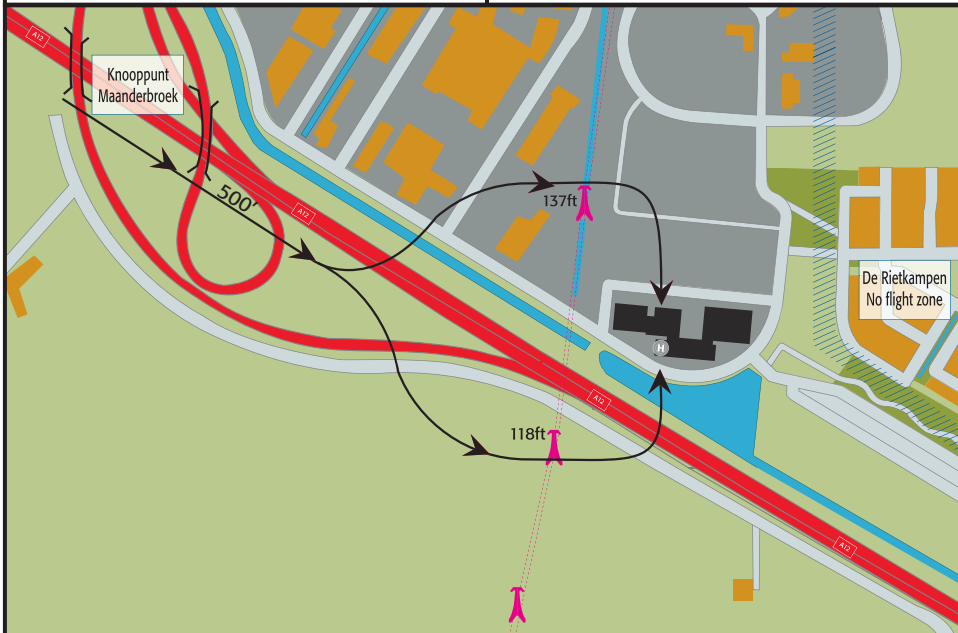

EDE ZZZZ
Lukkien
THE NETHERLANDS

1 sept 06

N 52° 01' 21" E 005° 37' 25"

ELEV: 59ft/18 m

1NM SW of Ede.

LUKKIEN RADIO **131.775**

DUTCH MIL INFO **132.35**

(Lukkien)

(Lukkien)

+31 (0)318-840293

Heliport is lighted according ICAO-Annex 14

Approach directions	Dimension (m) - Surface	Strength
18 36	22 diameter	2,5t

CAUTION: Only Lukkien clients are permitted to use the Lukkien heliport.

- Be aware of high tension poles/wires west of the heliport.
- The area marked as "De Rietkampen" has to be regarded as a prohibited area up to 1500ft.

Approach at MNM 500' AAL.

All circuits to the west of aerodrome. Circuits height 500' AAL.

Approach direction 36 left hand base, approach direction 18 right hand base.

Special Regulations Lukkien Heliport:

- Radio contact with LUKKIEN RADIO has to be established 5 minutes prior to landing.