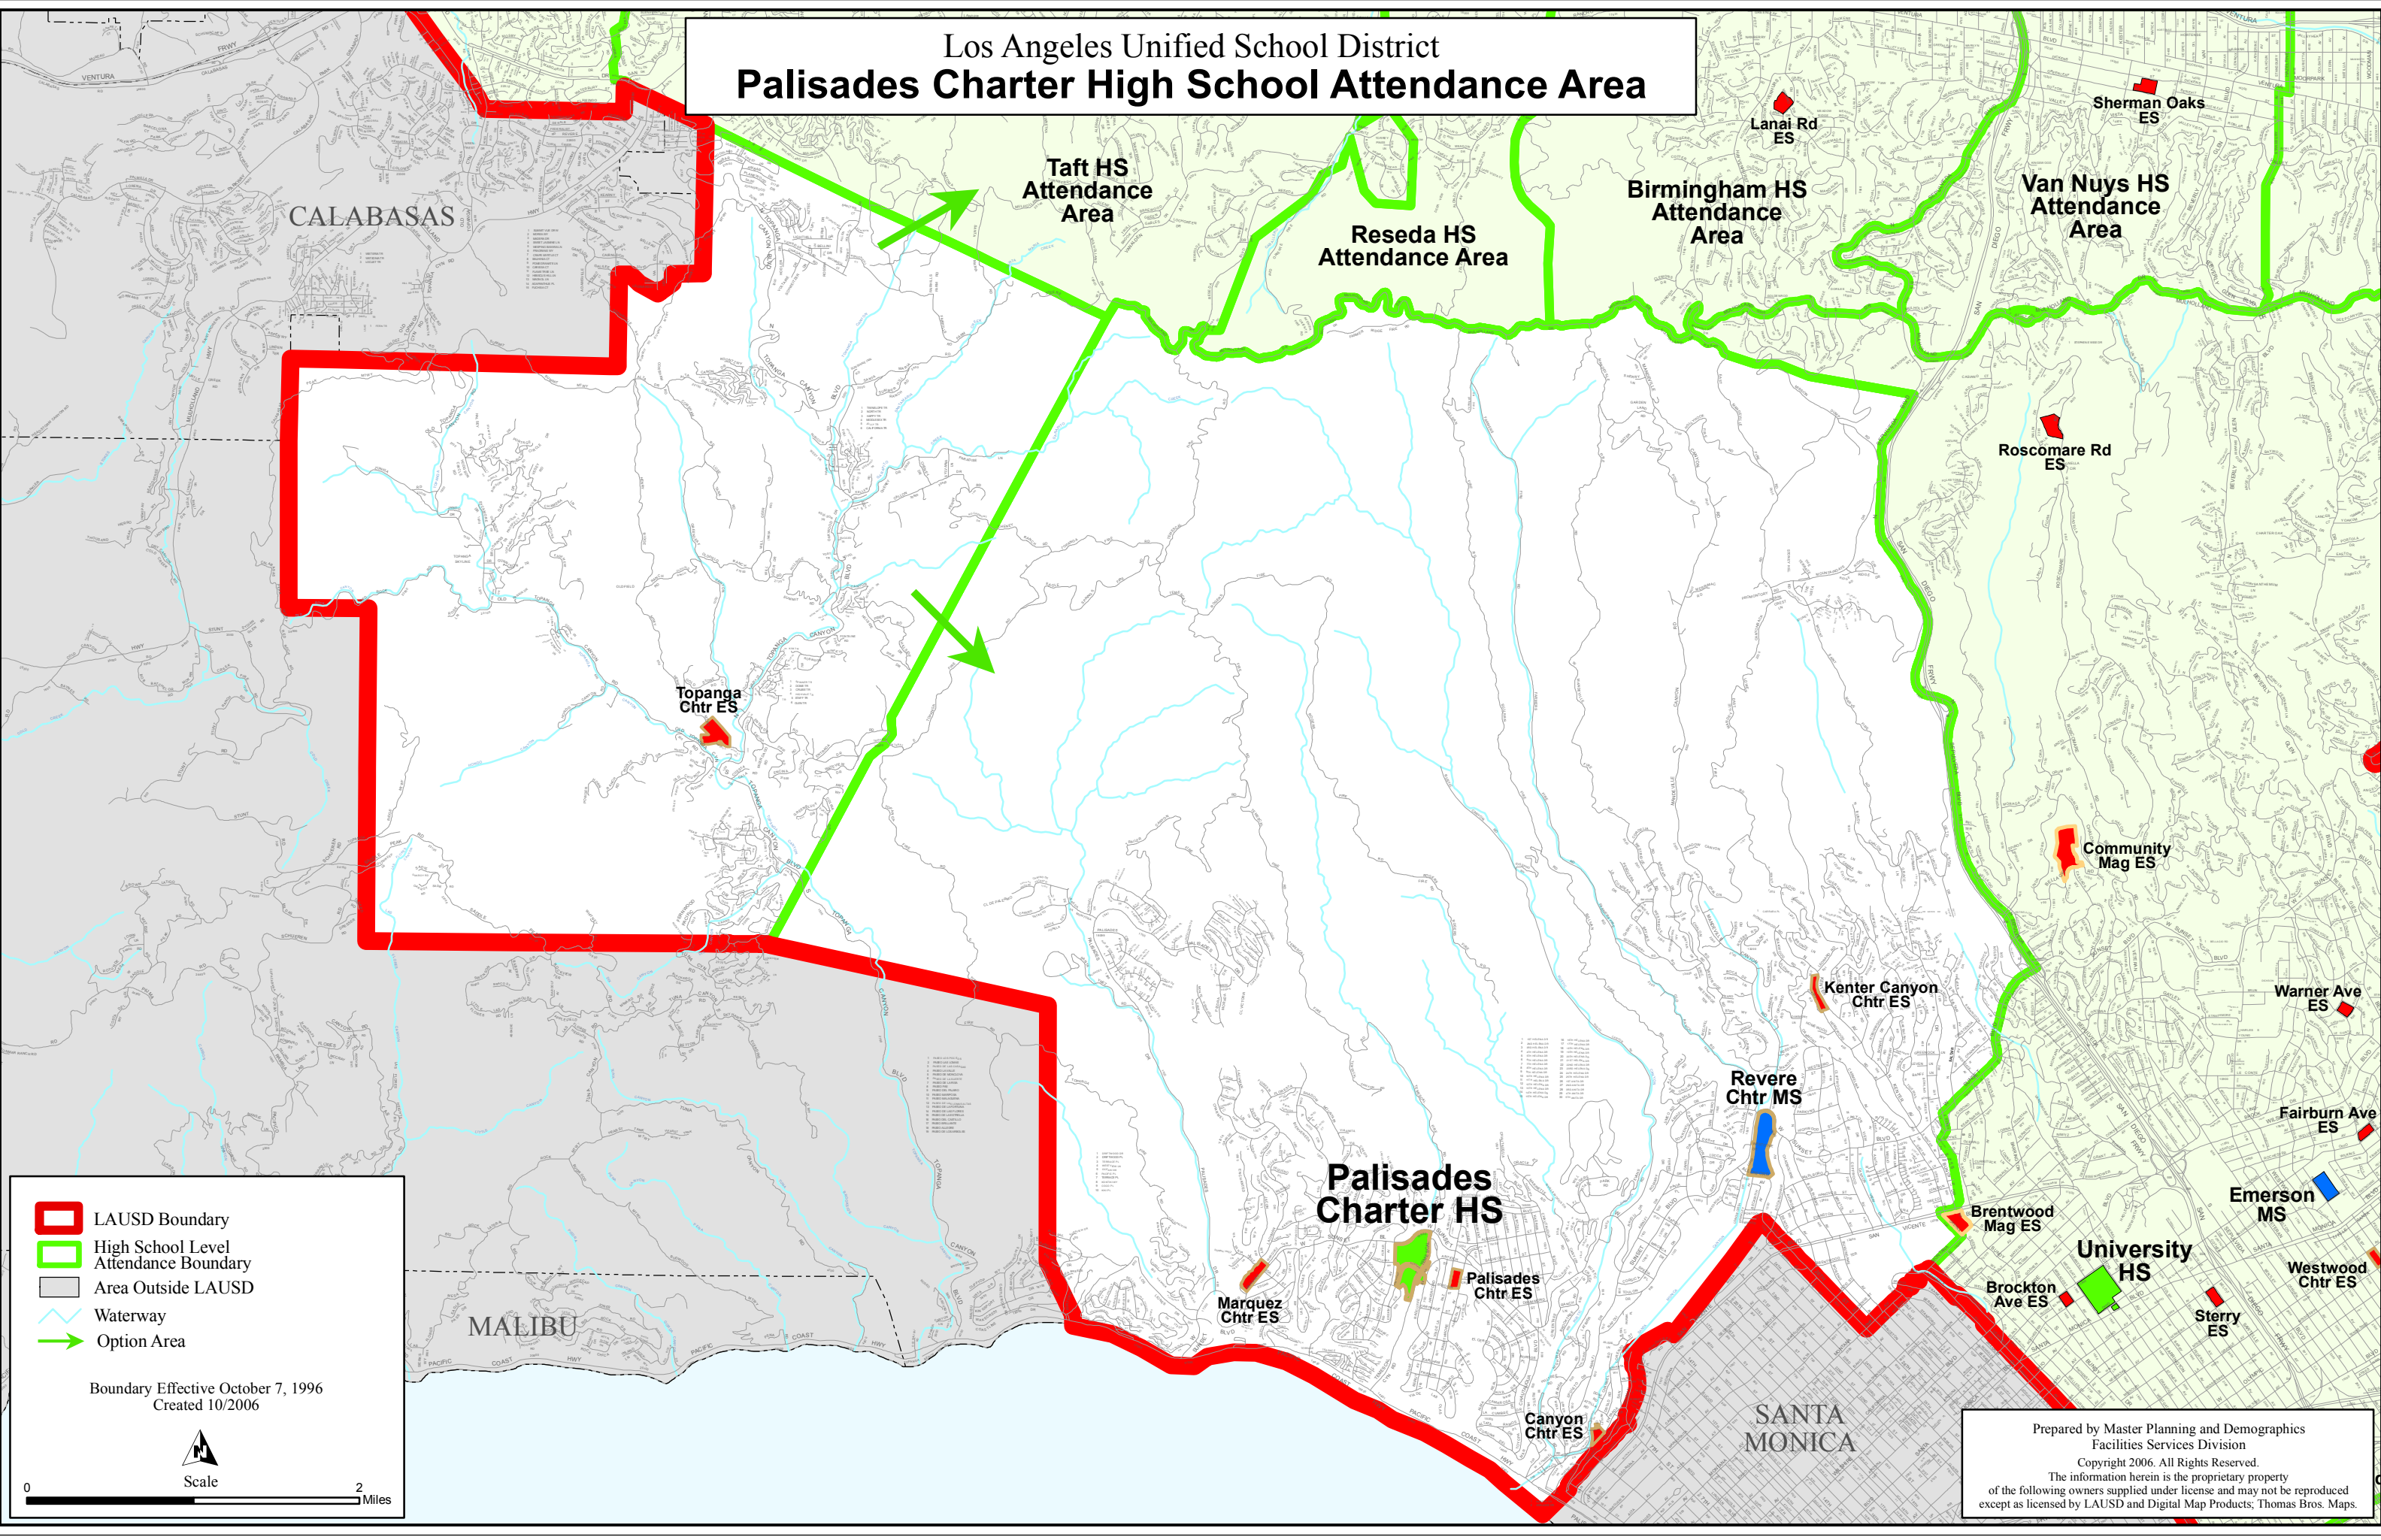

Los Angeles Unified School District Palisades Charter High School Attendance Area

- LAUSD Boundary
- High School Level Attendance Boundary
- Area Outside LAUSD
- Waterway
- Option Area

Boundary Effective October 7, 1996
Created 10/2006

Scale

0 2 Miles

Prepared by Master Planning and Demographics
Facilities Services Division
Copyright 2006. All Rights Reserved.
The information herein is the proprietary property
of the following owners supplied under license and may not be reproduced
except as licensed by LAUSD and Digital Map Products; Thomas Bros. Maps.