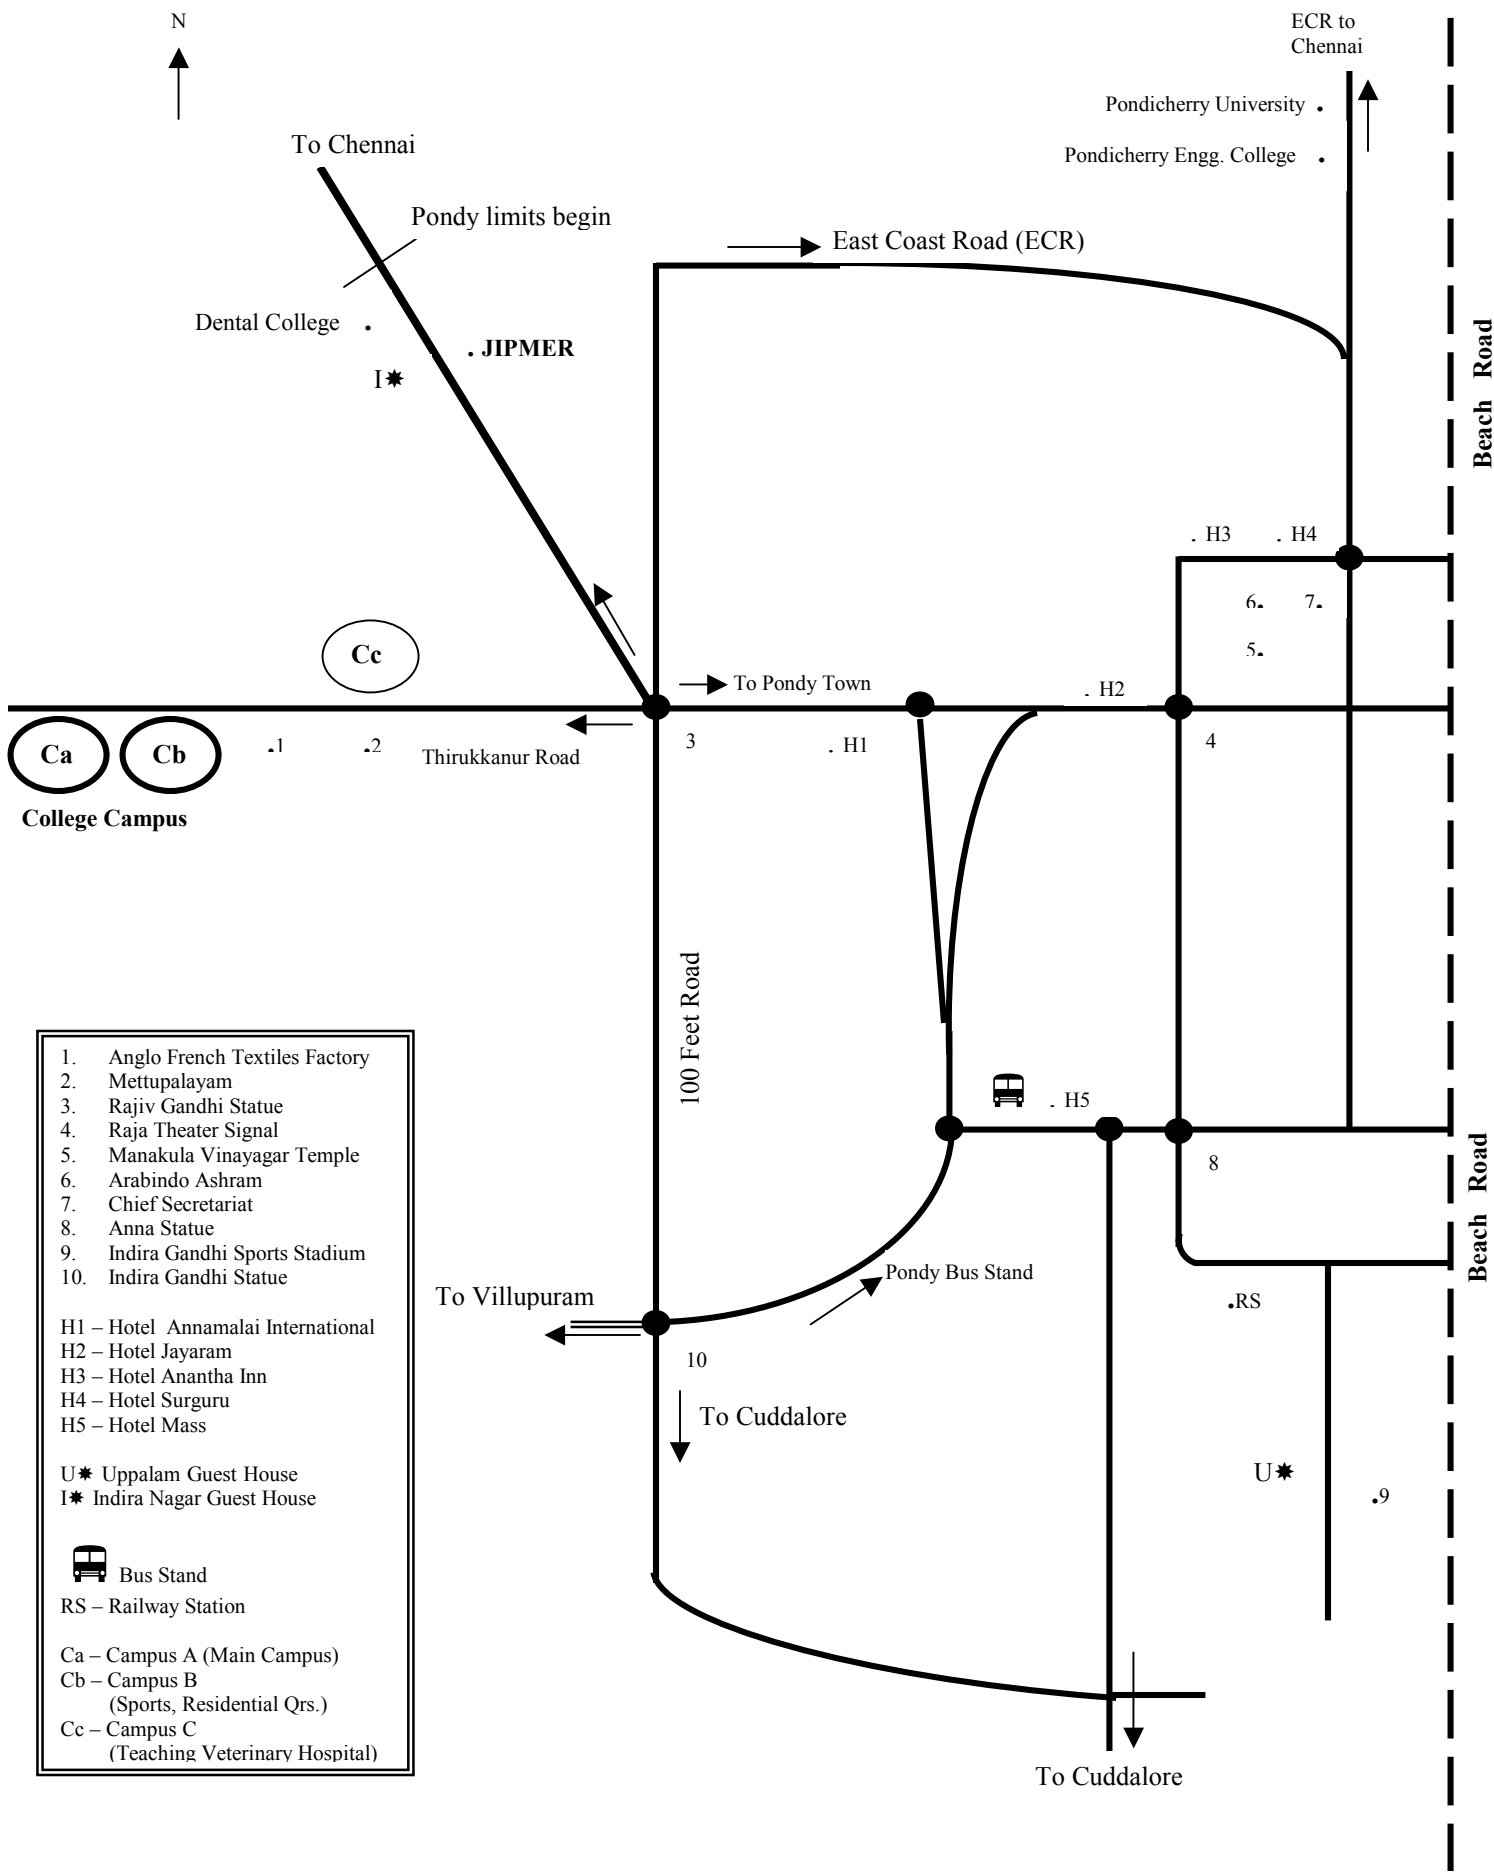

Map of Pondicherry to College campus (Not to scale)

- 1. Anglo French Textiles Factory
 - 2. Mettupalayam
 - 3. Rajiv Gandhi Statue
 - 4. Raja Theater Signal
 - 5. Manakula Vinayagar Temple
 - 6. Arabindo Ashram
 - 7. Chief Secretariat
 - 8. Anna Statue
 - 9. Indira Gandhi Sports Stadium
 - 10. Indira Gandhi Statue
- H1 – Hotel Annamalai International
H2 – Hotel Jayaram
H3 – Hotel Anantha Inn
H4 – Hotel Surguru
H5 – Hotel Mass
- U* Uppalam Guest House
I* Indira Nagar Guest House
-  Bus Stand
RS – Railway Station
- Ca – Campus A (Main Campus)
Cb – Campus B
(Sports, Residential Qrs.)
Cc – Campus C
(Teaching Veterinary Hospital)