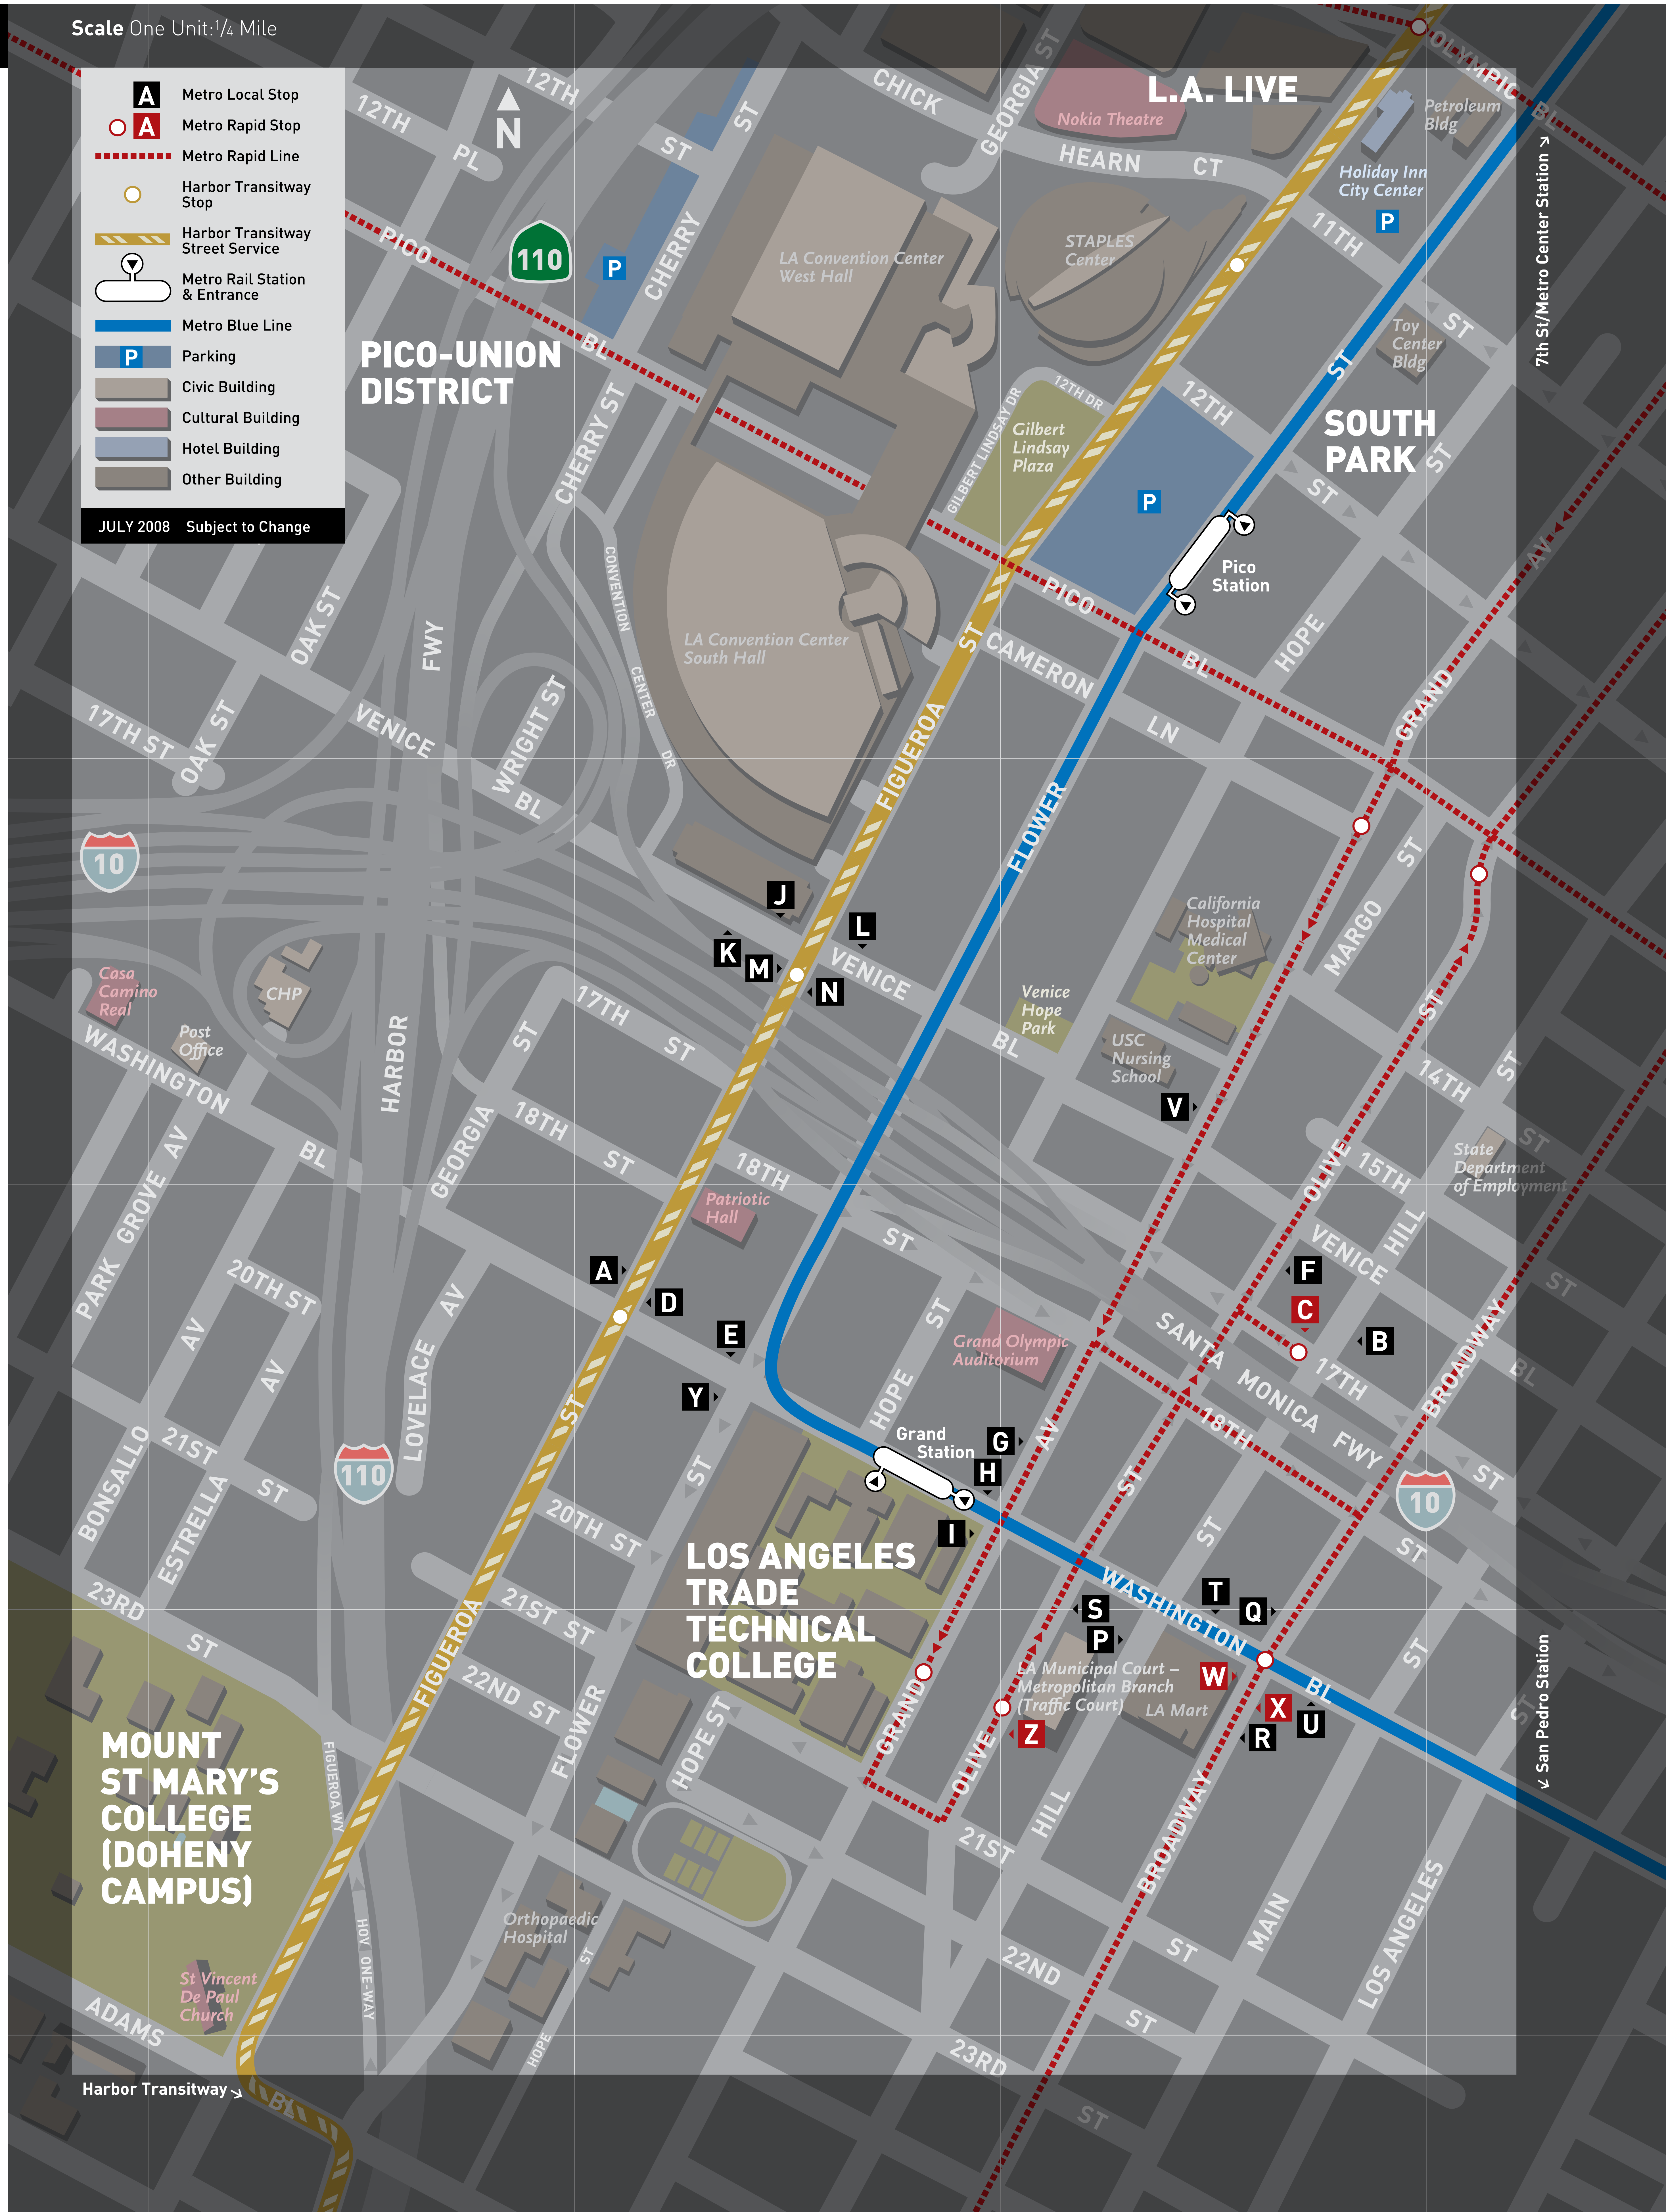

Scale One Unit: 1/4 Mile

A Metro Local Stop
○ A Metro Rapid Stop
--- Metro Rapid Line
○ Harbor Transitway Stop
--- Harbor Transitway Street Service
○ Metro Rail Station & Entrance
--- Metro Blue Line
P Parking
■ Civic Building
■ Cultural Building
■ Hotel Building
■ Other Building

JULY 2008 Subject to Change

Metro

Connecting Services

- Metro Rail Lines: Red, Purple, Blue, Green and Gold
- Metrolink Station
- Amtrak Station
- Greyhound Station