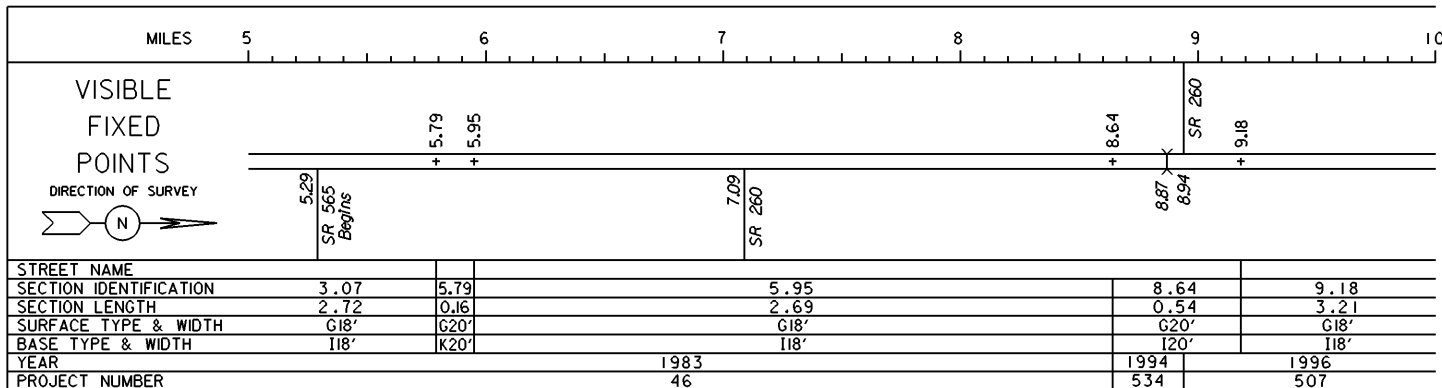

STATE OF OHIO - DEPARTMENT OF TRANSPORTATION

STATE ROUTE SECTIONS ON CONTINUOUS MILEAGE STATIONING

DISTRICT 10  
 COUNTY NOBLE  
 ROUTE SR 145

PERPETUATION

STATE OF OHIO - DEPARTMENT OF TRANSPORTATION  
STATE ROUTE SECTIONS ON CONTINUOUS MILEAGE STATIONING

DISTRICT 10  
COUNTY NOBLE  
ROUTE SR 145

PERPETUATION

STATE OF OHIO - DEPARTMENT OF TRANSPORTATION  
STATE ROUTE SECTIONS ON CONTINUOUS MILEAGE STATIONING

DISTRICT 10  
COUNTY NOBLE  
ROUTE SR 145

PERPETUATION