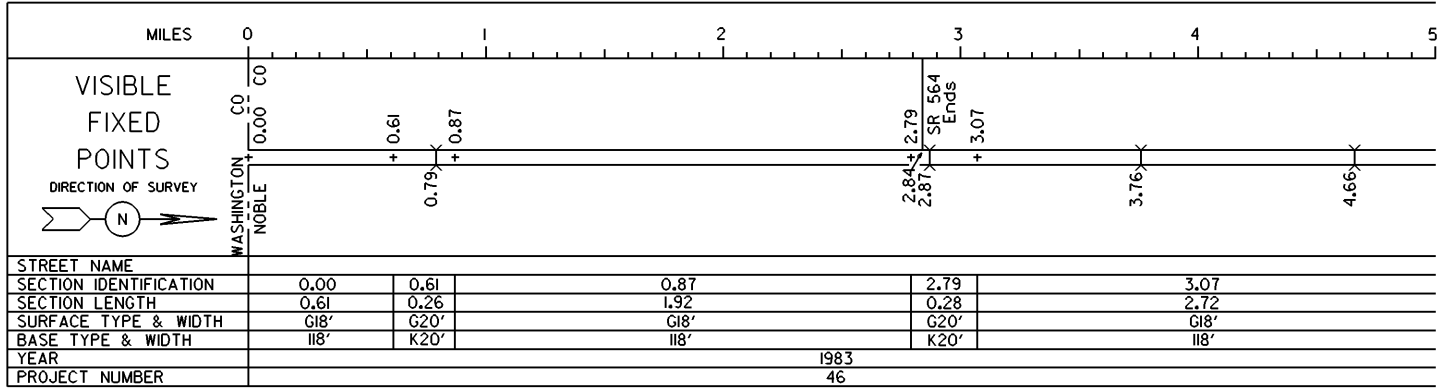

STATE OF OHIO - DEPARTMENT OF TRANSPORTATION

STATE ROUTE SECTIONS ON CONTINUOUS MILEAGE STATIONING

DISTRICT 10  
 COUNTY NOBLE  
 ROUTE SR 145

PERPETUATION

STATE OF OHIO - DEPARTMENT OF TRANSPORTATION  
STATE ROUTE SECTIONS ON CONTINUOUS MILEAGE STATIONING

DISTRICT 10  
COUNTY NOBLE  
ROUTE SR 145

PERPETUATION

STATE OF OHIO - DEPARTMENT OF TRANSPORTATION  
STATE ROUTE SECTIONS ON CONTINUOUS MILEAGE STATIONING

DISTRICT 10  
COUNTY NOBLE  
ROUTE SR 145

PERPETUATION