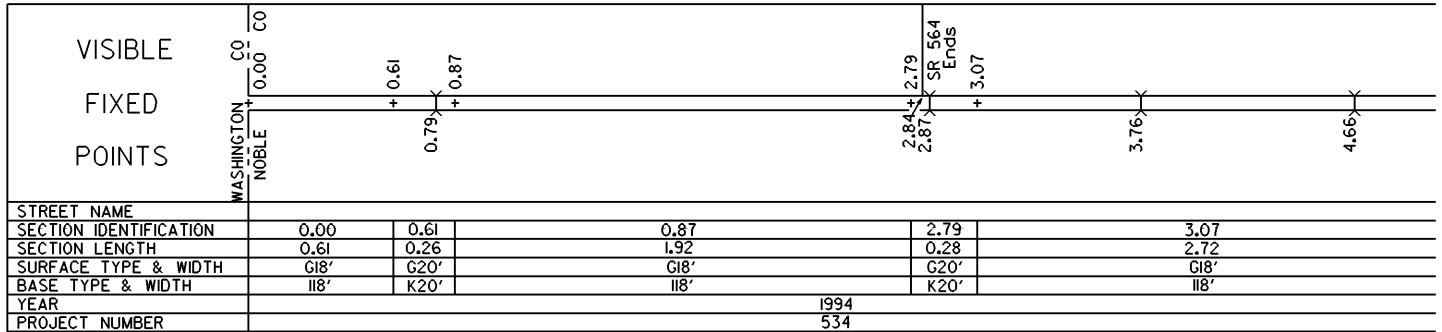

STATE OF OHIO - DEPARTMENT OF TRANSPORTATION

STATE ROUTE SECTIONS ON CONTINUOUS MILEAGE STATIONING

DISTRICT 10  
 COUNTY NOBLE  
 ROUTE SR 145

PERPETUATION

STATE OF OHIO - DEPARTMENT OF TRANSPORTATION  
STATE ROUTE SECTIONS ON CONTINUOUS MILEAGE STATIONING

DISTRICT 10  
COUNTY NOBLE  
ROUTE SR 145

PERPETUATION

STATE OF OHIO - DEPARTMENT OF TRANSPORTATION  
STATE ROUTE SECTIONS ON CONTINUOUS MILEAGE STATIONING

DISTRICT 10  
COUNTY NOBLE  
ROUTE SR 145

PERPETUATION