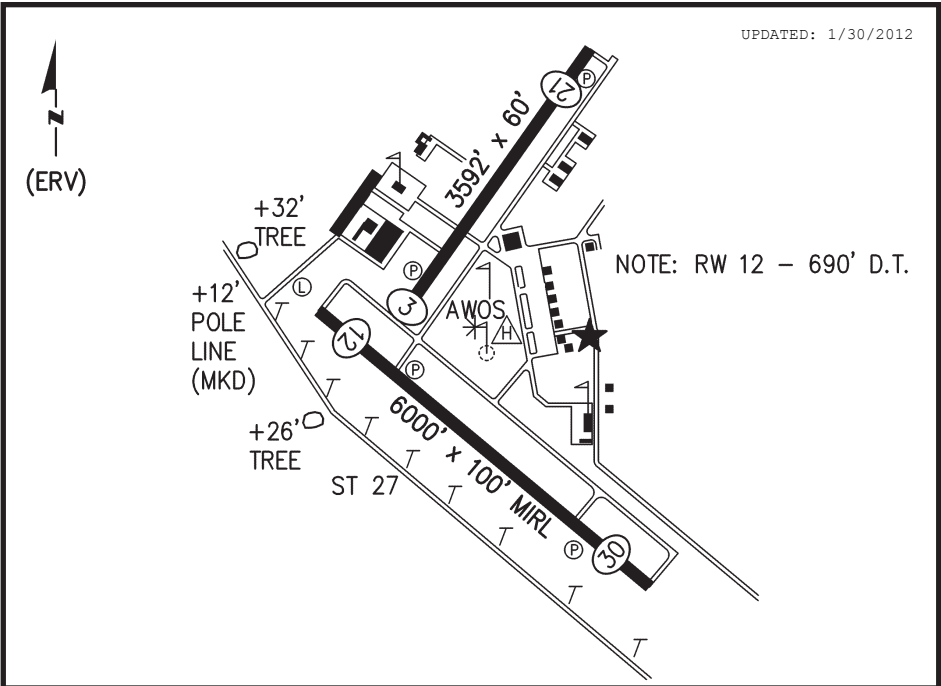

203 KERRVILLE, KERRVILLE MUNI / LOUIS SCHREINER FIELD (ERV)

UPDATED: 1/30/2012

Lat: N 29° 58.60'
 Lon: W 99° 05.14'

Elev: 1617' MSL
 TPA: STD

Sectional: SAN ANTONIO
 Downtown to Apt: 05 nm/SE

Owner: CITY OF KERRVILLE & KERR CO
 1877 AIRPORT LOOP
 KERRVILLE TX 78028
Phone: 830-896-9399
Fax: 830-896-9440