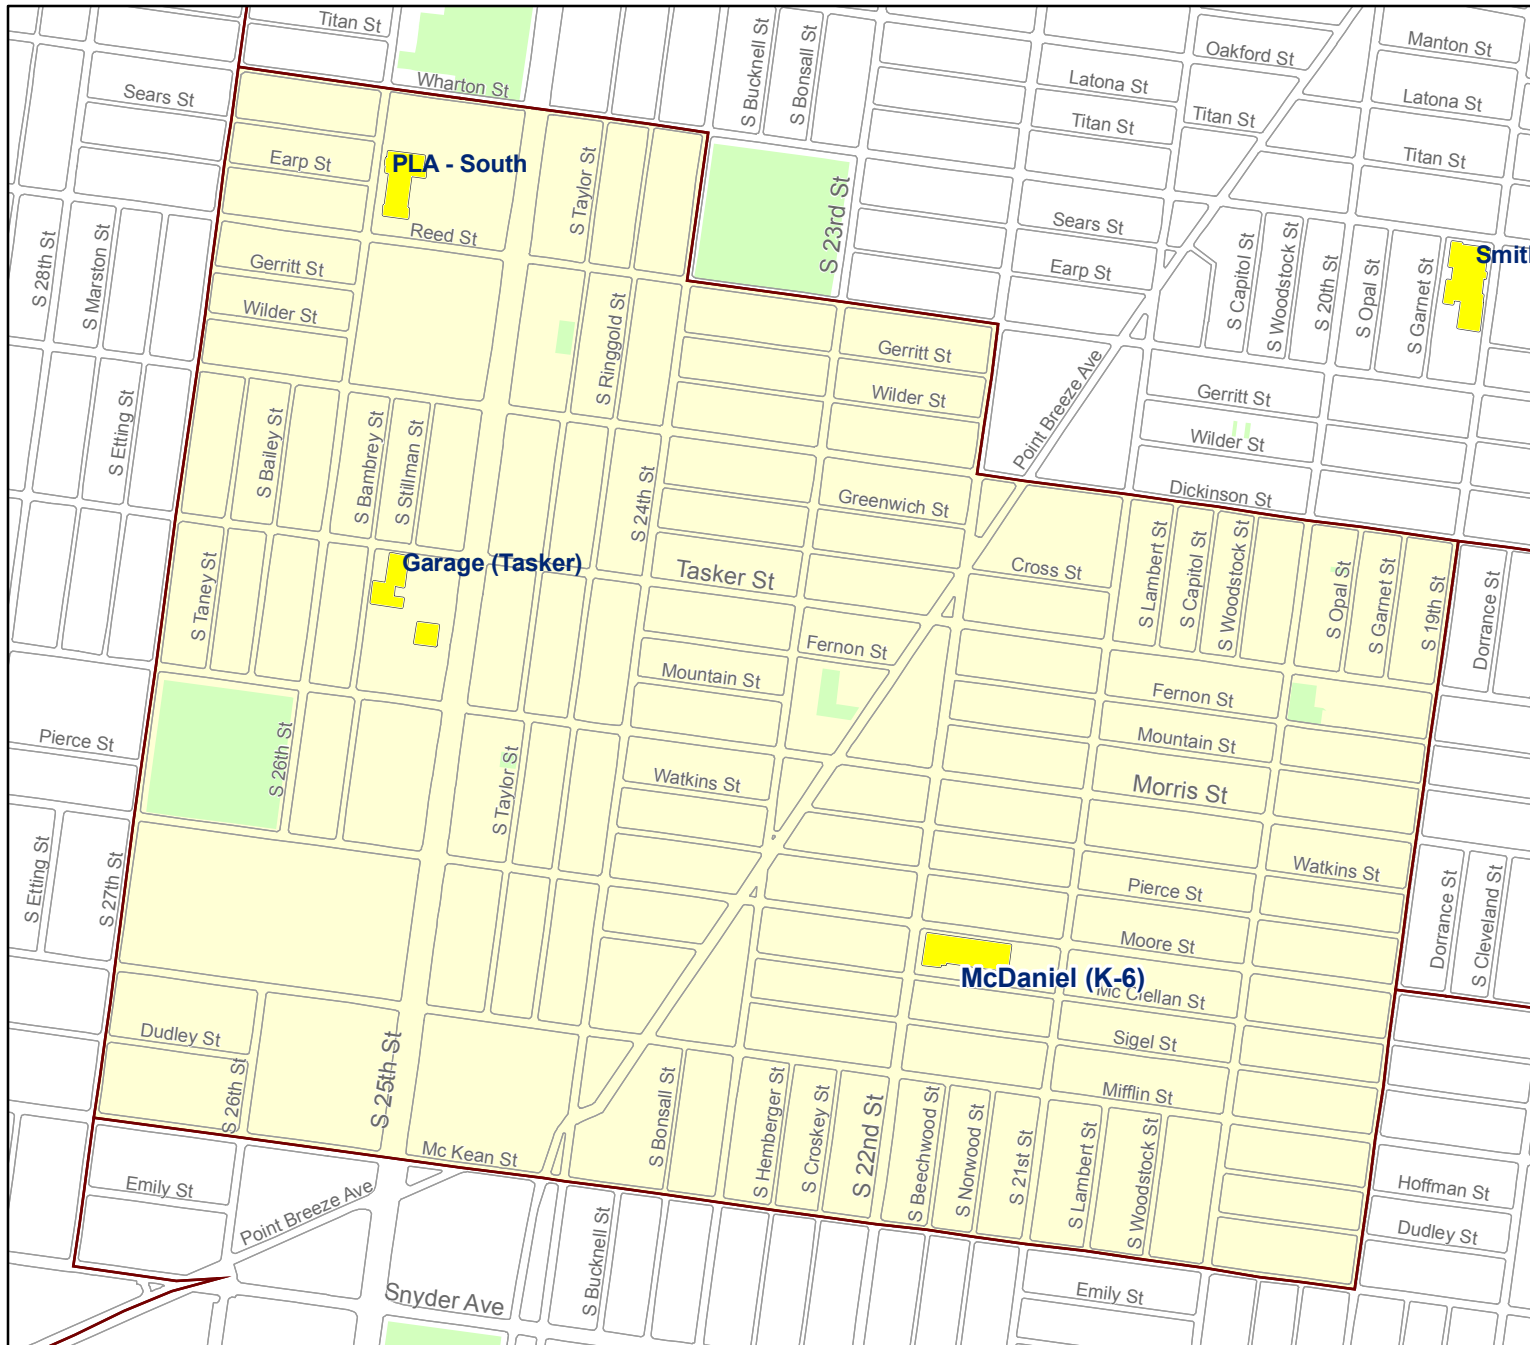

Delaplaine McDaniel Elementary School Geographic Boundaries

School District of Philadelphia

McDaniel, Delaplaine Elementary School

2100 Moore St.
Philadelphia, PA 19145

Feeders:

ES: McDaniel (K-6)*

MS: Barratt (7-8)

HS: South Phila. HS (9-12)

* McDaniel growing to K-8.
Students in grade 7-8 moving into the area would attend Barratt.

* Boundaries reflect current neighborhood school student catchment area.