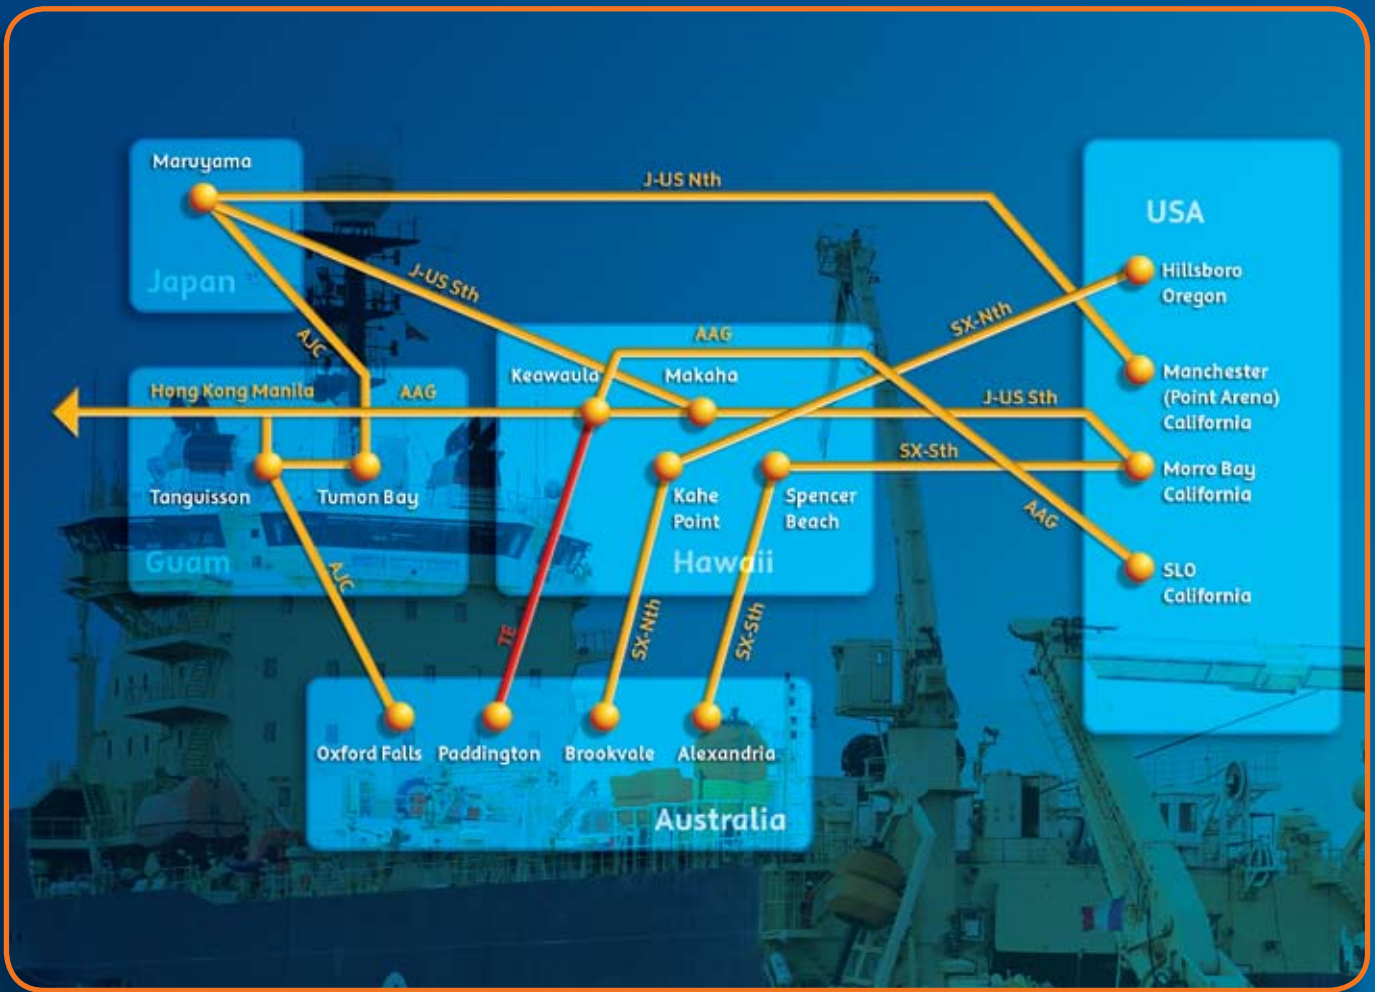

Diversity Options

Technical Specifications

Cable Capacity

Initial capacity 80 Gbps
Design capacity 1.28 Tbps

Latency

90ms (Sydney-Hawaii)
138ms (Sydney-Los Angeles) via Endeavour and Asia American Gateway (AAG)

Cable Length

9120km

Cable Landing Stations

Landing: Tamarama Beach, Sydney
Termination: Paddington, Sydney
Landing & Termination: Keawaula, Hawaii

Fibre Pairs

2 fibre pairs

Interconnecting cable systems

Japan-US (JUS)
Asia America Gateway (AAG) – expected launch June 2009

Resilience

Single span repeatered optical cable system, with protection available via other systems

Launch Date

October 2008

Australia & HQ:

T: +61 2 8202 5545
telstrainternational.com

Americas:

T: +1 212 863 2800
telstra-usa.com

Asia:

T: +852 2827 0066
telstra-asiasales.com

EMEA:

T: +44 20 7965 0000
telstra-international.co.uk