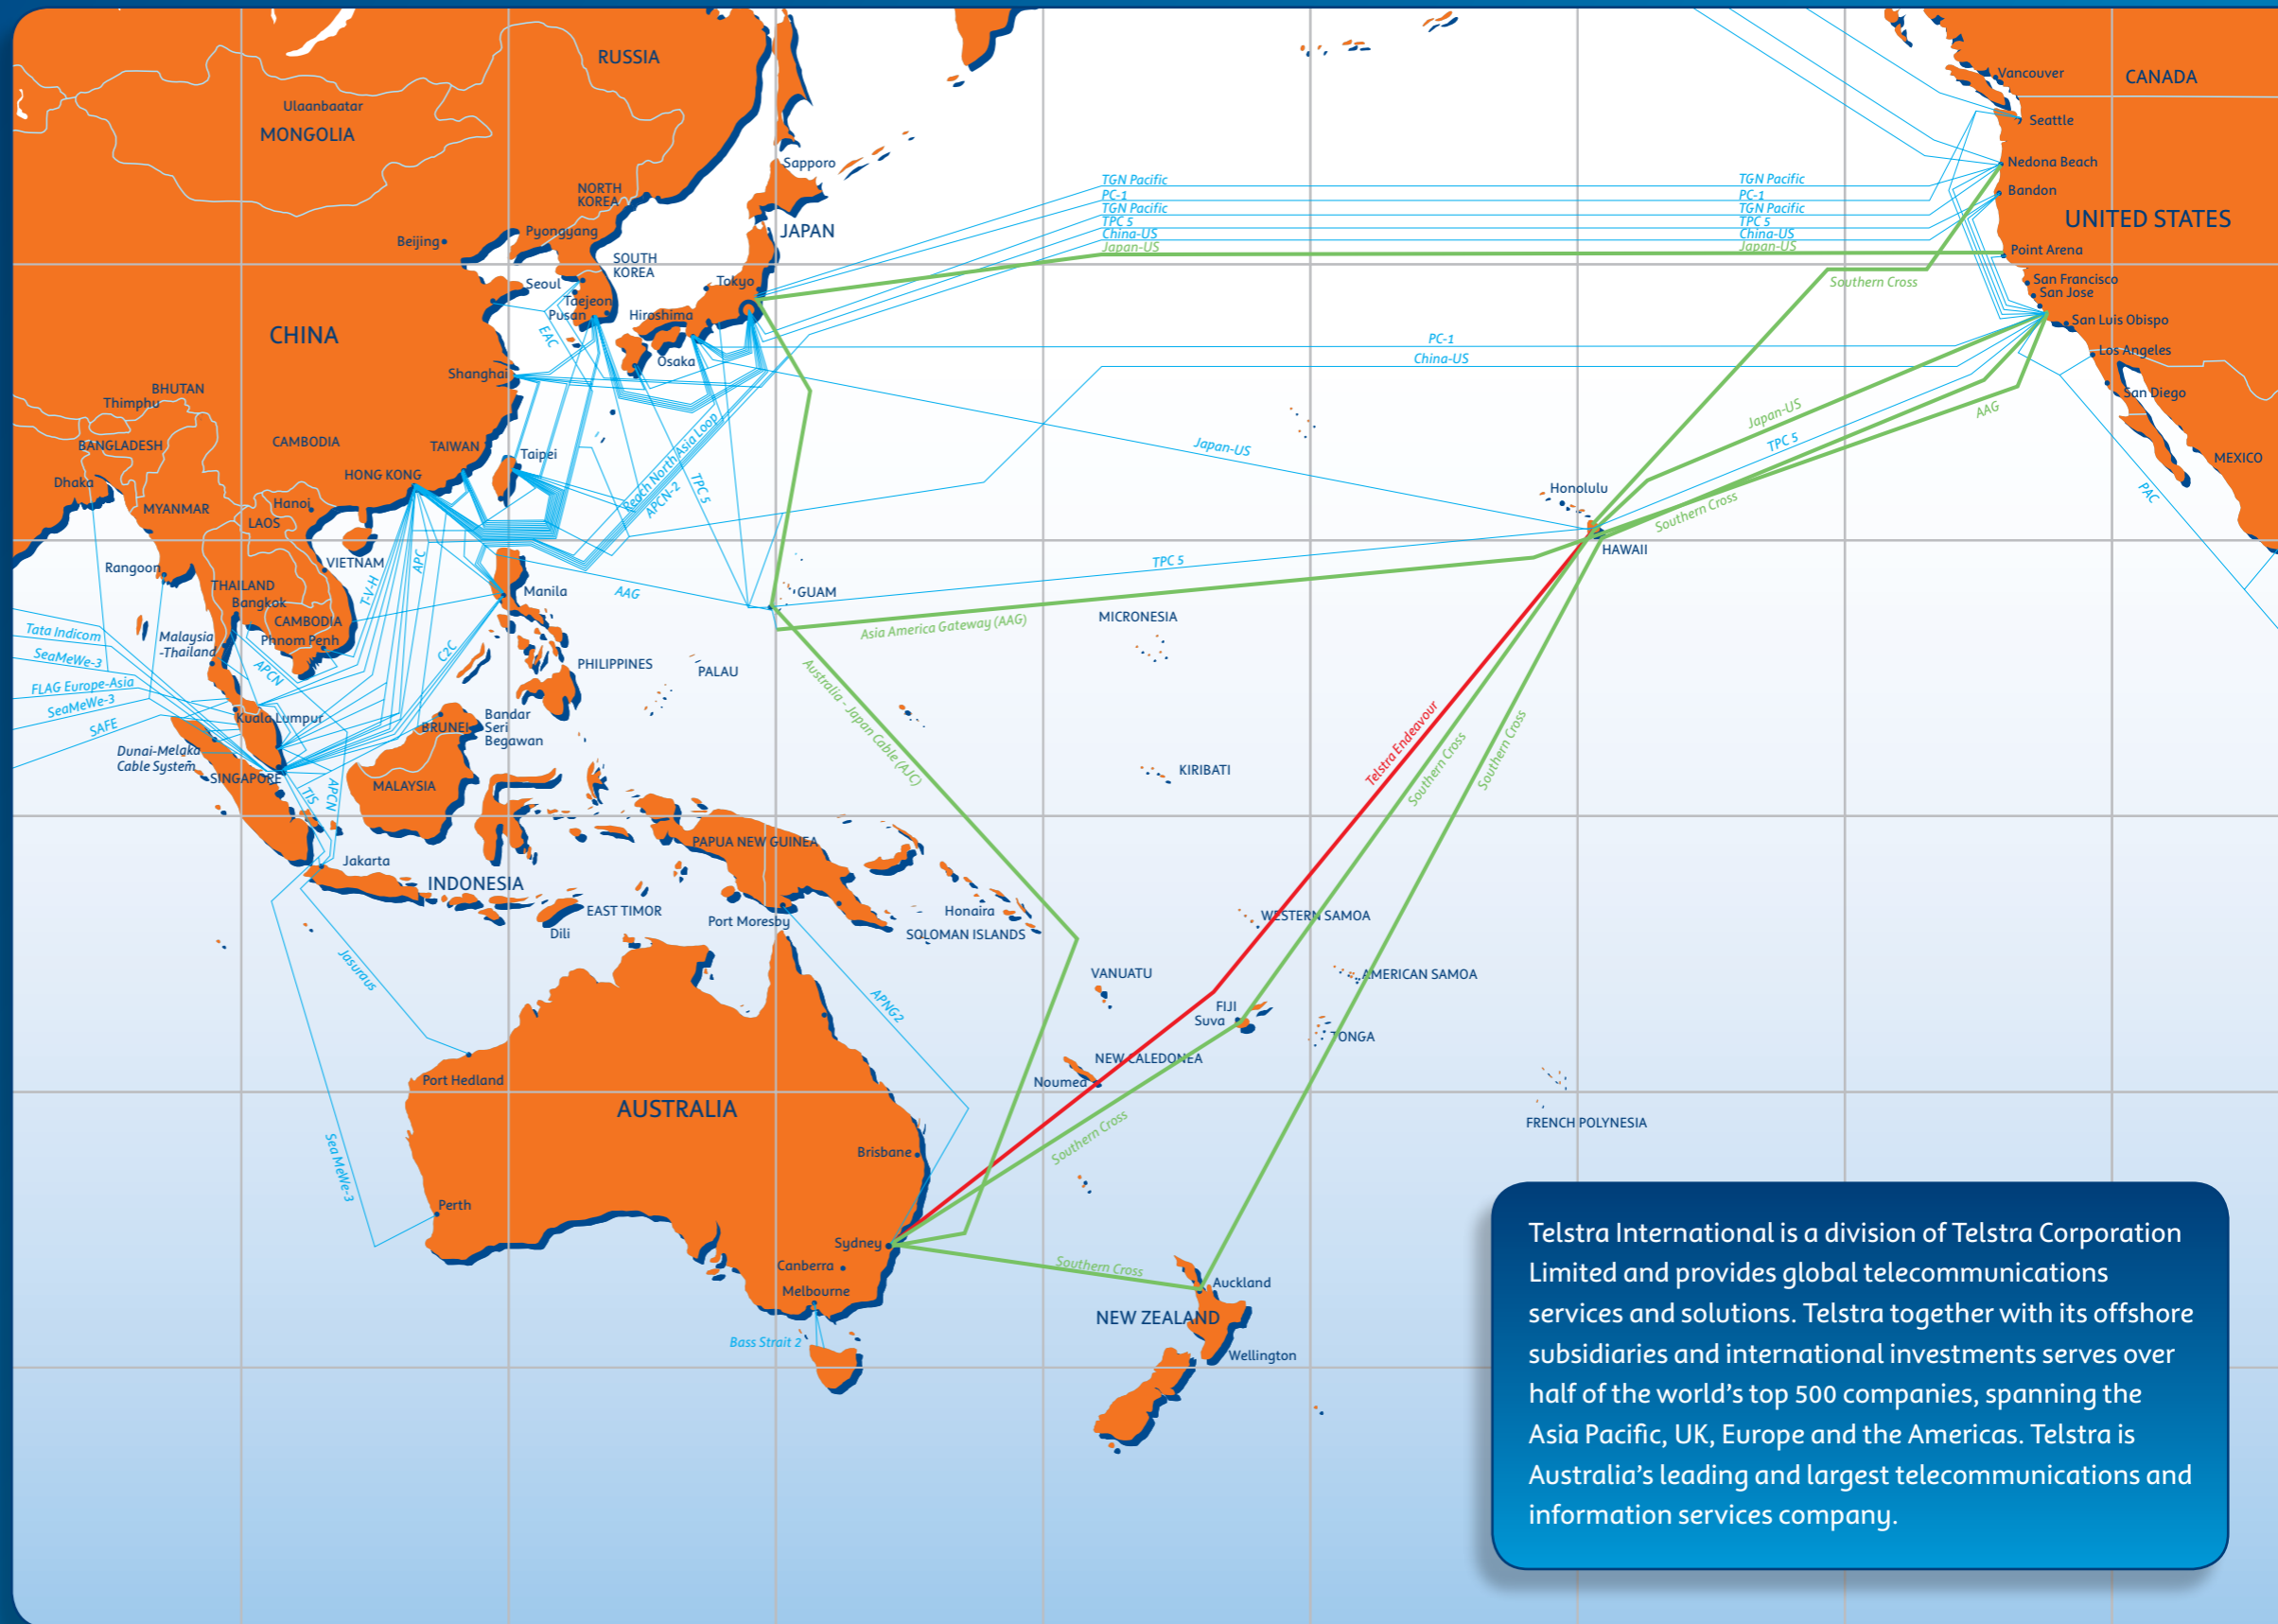

Next Generation Cable Systems

Telstra Endeavour

Sydney, Australia to Hawaii, USA

Telstra Endeavour

The Telstra Endeavour cable system between Sydney and Hawaii is 100% Telstra owned, the largest ever commissioned by an Australian company. It's another example of Telstra's future planning to accommodate double digit growth rate of data and internet traffic between Australia and the USA.

Latency

Telstra Endeavour provides a 10-30% improvement in latency over existing submarine cable systems. At 90ms (Sydney-Hawaii) and 138ms (Sydney-Los Angeles via Endeavour and AAG), it is now the shortest path from Australia to the USA.

Diversity

Telstra Endeavour provides a fourth option for cable connectivity to the US improving flexibility and reliability of existing networks.

World Class Products

Telstra Endeavour has been integrated into the Telstra Global Next IP network reducing latency, while adding reliability and diversity to our market leading IP VPN, Global Internet Direct and Global VOIP services. This cable route has been added to our extensive range of routing options for our International Private Line and Ethernet Private Line services.

Cable Length

9120km

Cable Landing Stations

Landing: Tamarama Beach, Sydney
Termination: Paddington, Sydney
Landing & Termination: Keawaula, Hawaii

Fibre Pairs

2 fibre pairs

Interconnecting cable systems

Japan-US (JUS)
Asia America Gateway (AAG) – expected launch June 2009