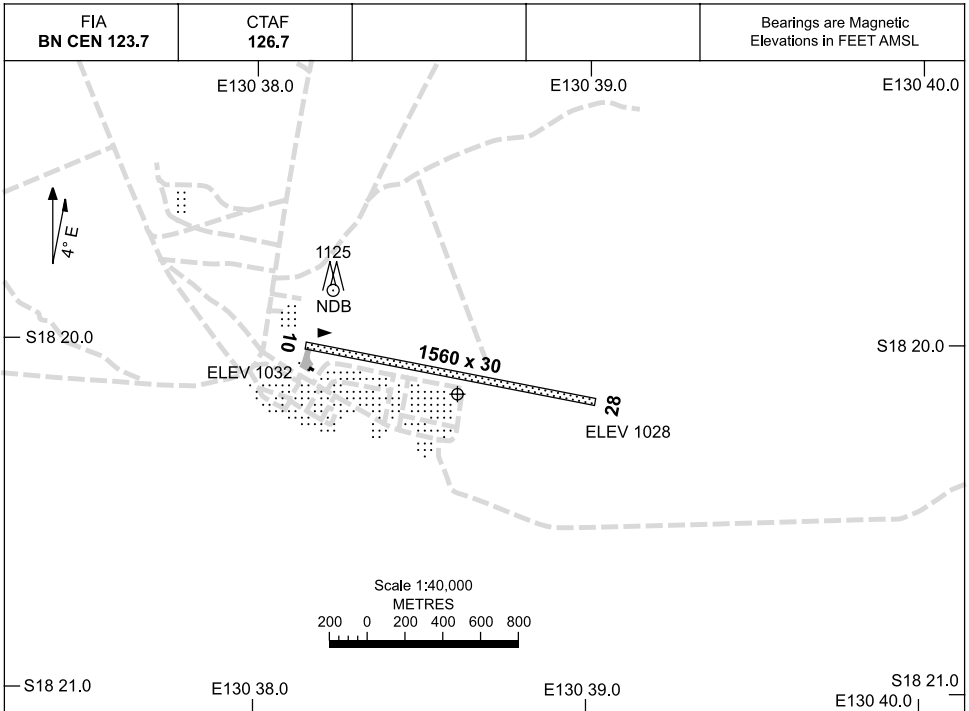

12 MAR 2009

AD ELEV 1050
S18 20.2 E130 38.6 *

AERODROME CHART
HOOKER CREEK, NT (YHOO)

	AERODROME LIGHTING
RWY	RL : PTBL - EMERGENCY ONLY
10 <small>097</small>	
<small>277</small> 28	

NOTES

Changes: Editorial.

HOOAD01-118