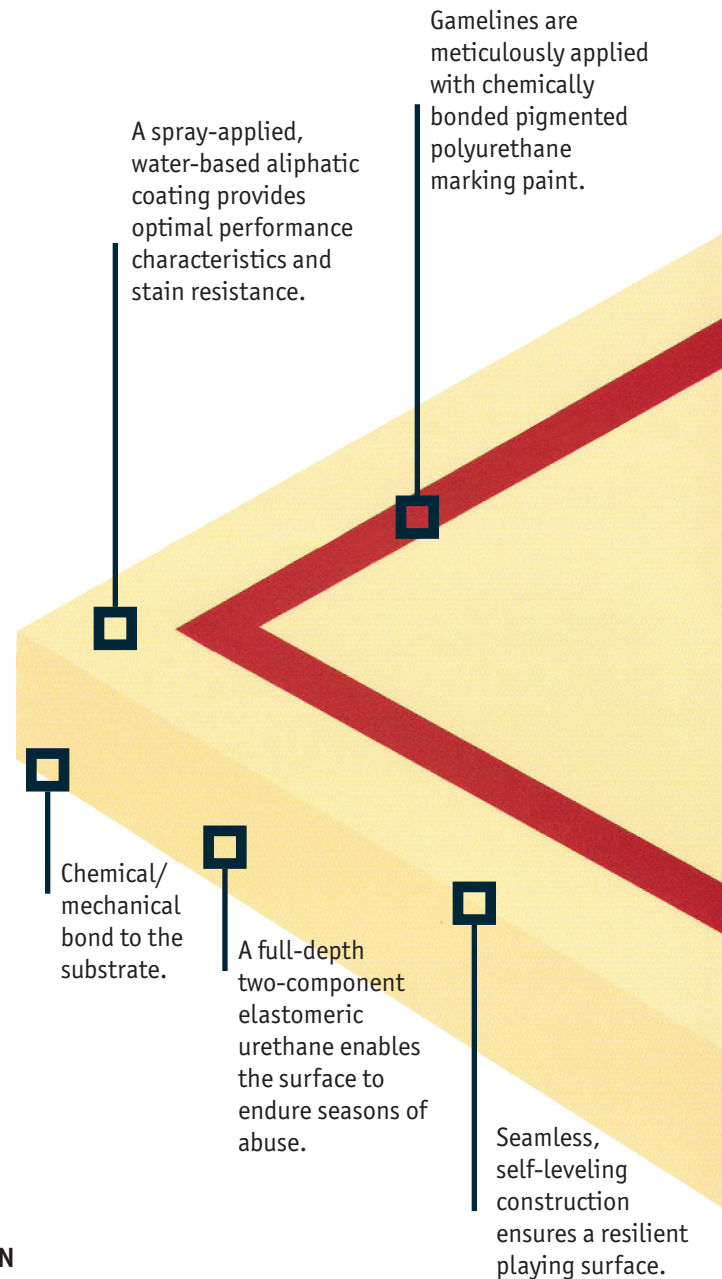

POLYTURF

FULL-DEPTH SYSTEM

The Workhorse Of All Multi-Purpose Flooring Systems

PolyTurf is a full-depth two-component, poured-in-place polyurethane system that offers maximum durability with minimal maintenance.

Its seamless surface resists UV degradation and stains, and holds up against abuse from tables, chairs, rolling loads - all while providing high-level athletic performance. You get the best of both worlds: high resiliency and enduring toughness.

After 12-15 years, your PolyTurf system can be easily resurfaced, making this a smart investment for every season.

Water-based color and gameline options are available upon request.

**SEASON AFTER SEASON
THE POLYTURF INDOOR
SYSTEM KEEPS GOING STRONG**