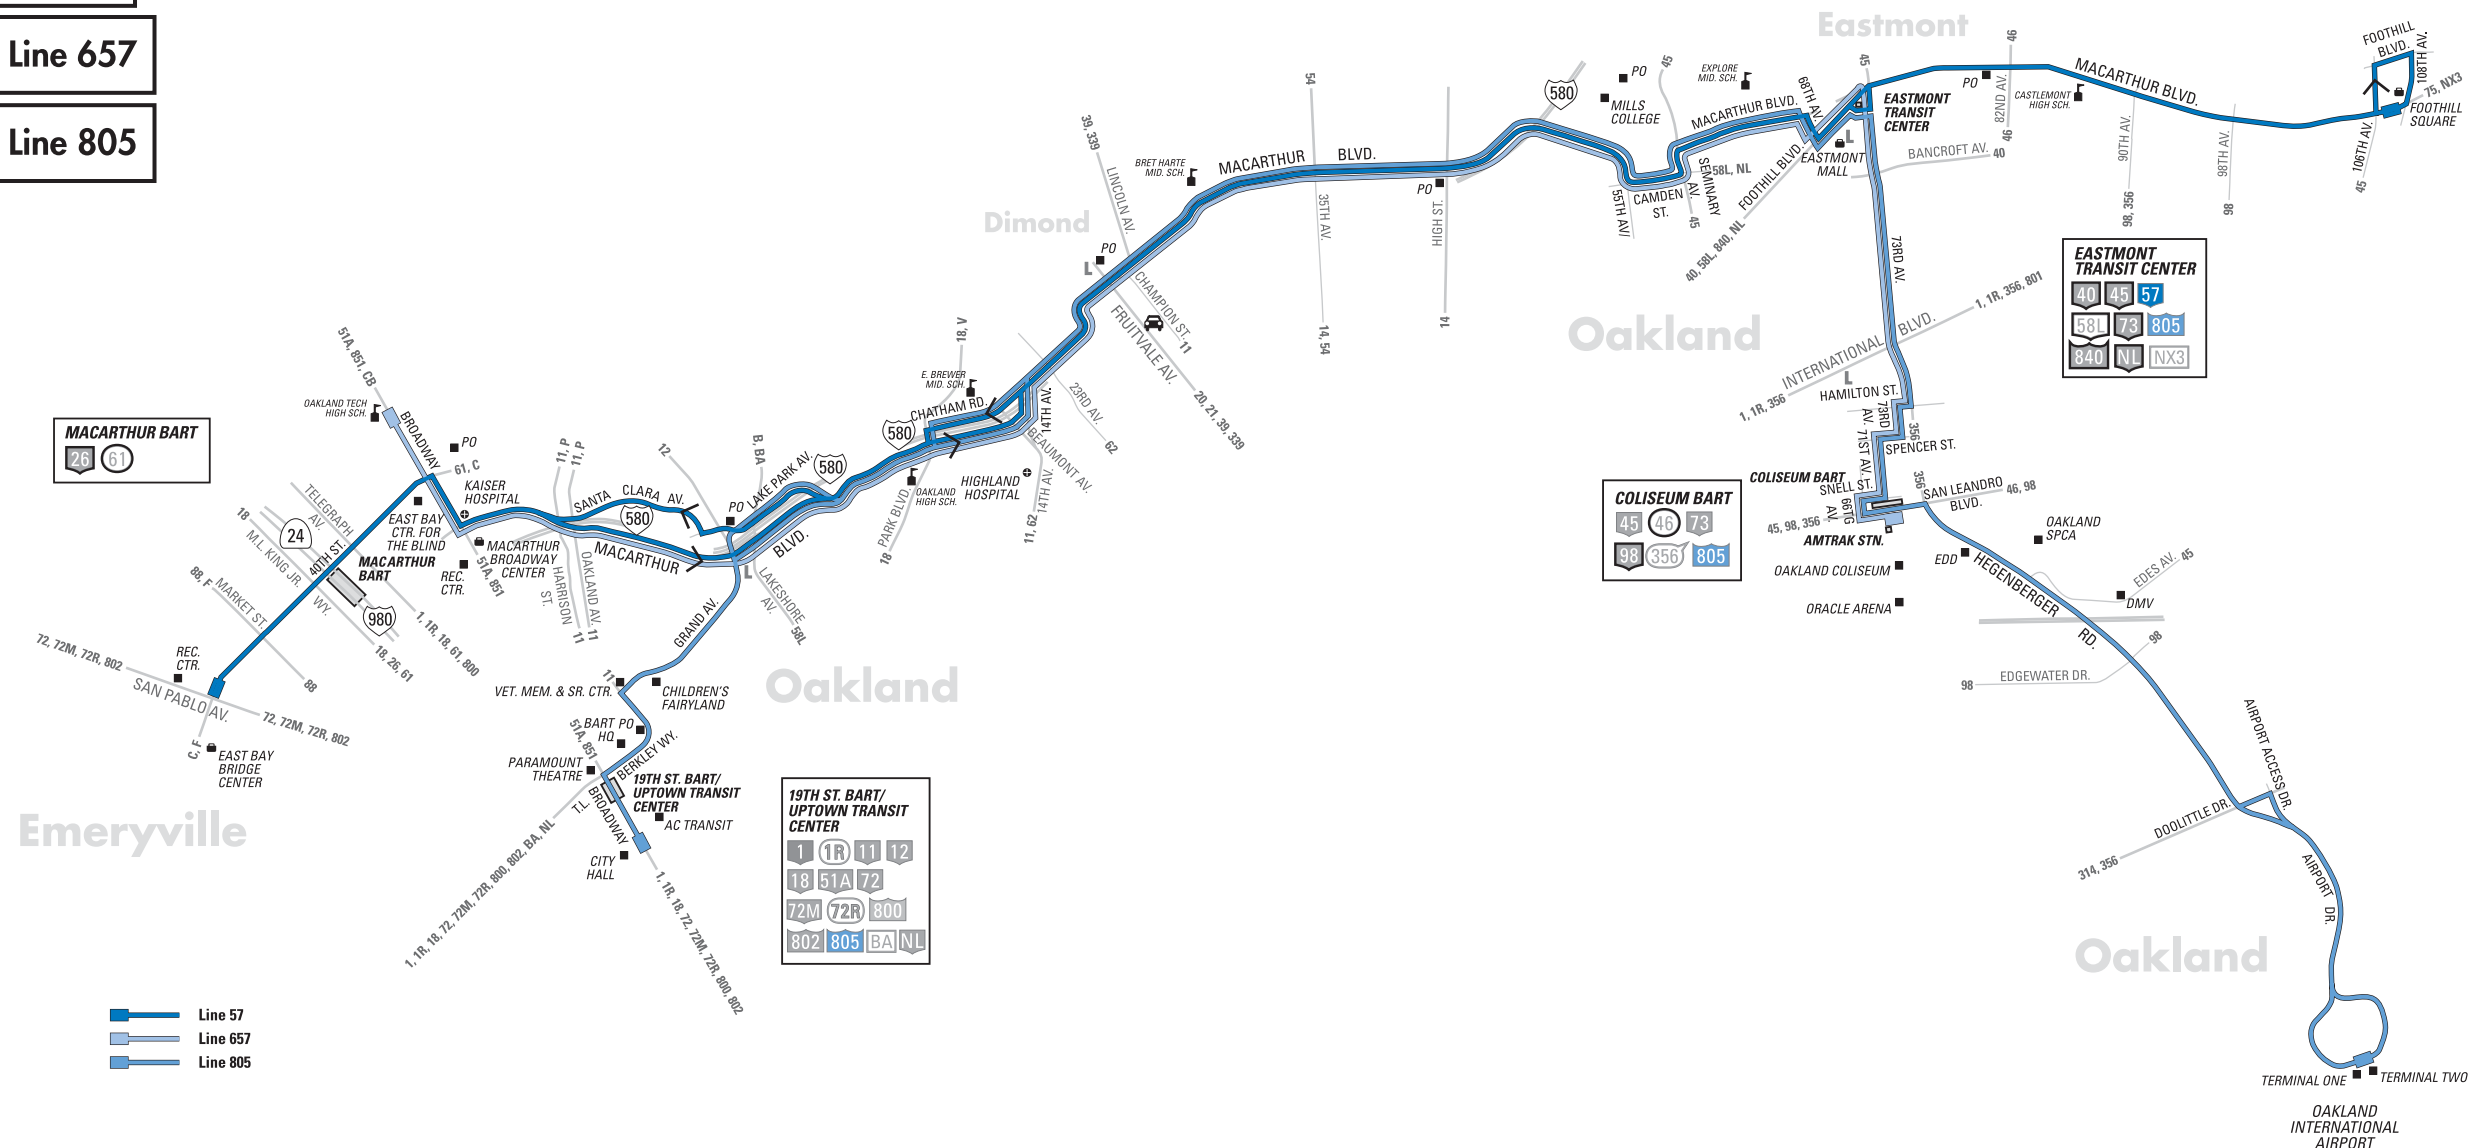

Line 57

Line 657

Line 805

MACARTHUR BART

| | |
|----|----|
| 26 | 61 |
|----|----|

EASTMONT TRANSIT CENTER

| | | |
|-----|----|-----|
| 40 | 45 | 57 |
| 58L | 73 | 805 |
| 840 | NL | NX3 |

COLISEUM BART

| | | |
|----|-----|-----|
| 45 | 46 | 73 |
| 98 | 356 | 805 |

19TH ST. BART/ UPTOWN TRANSIT CENTER

| | | | |
|-----|-----|-----|----|
| 1 | 1R | 11 | 12 |
| 18 | 51A | 72 | |
| 72M | 72R | 800 | |
| 802 | 805 | BA | NL |

- Line 57
- Line 657
- Line 805