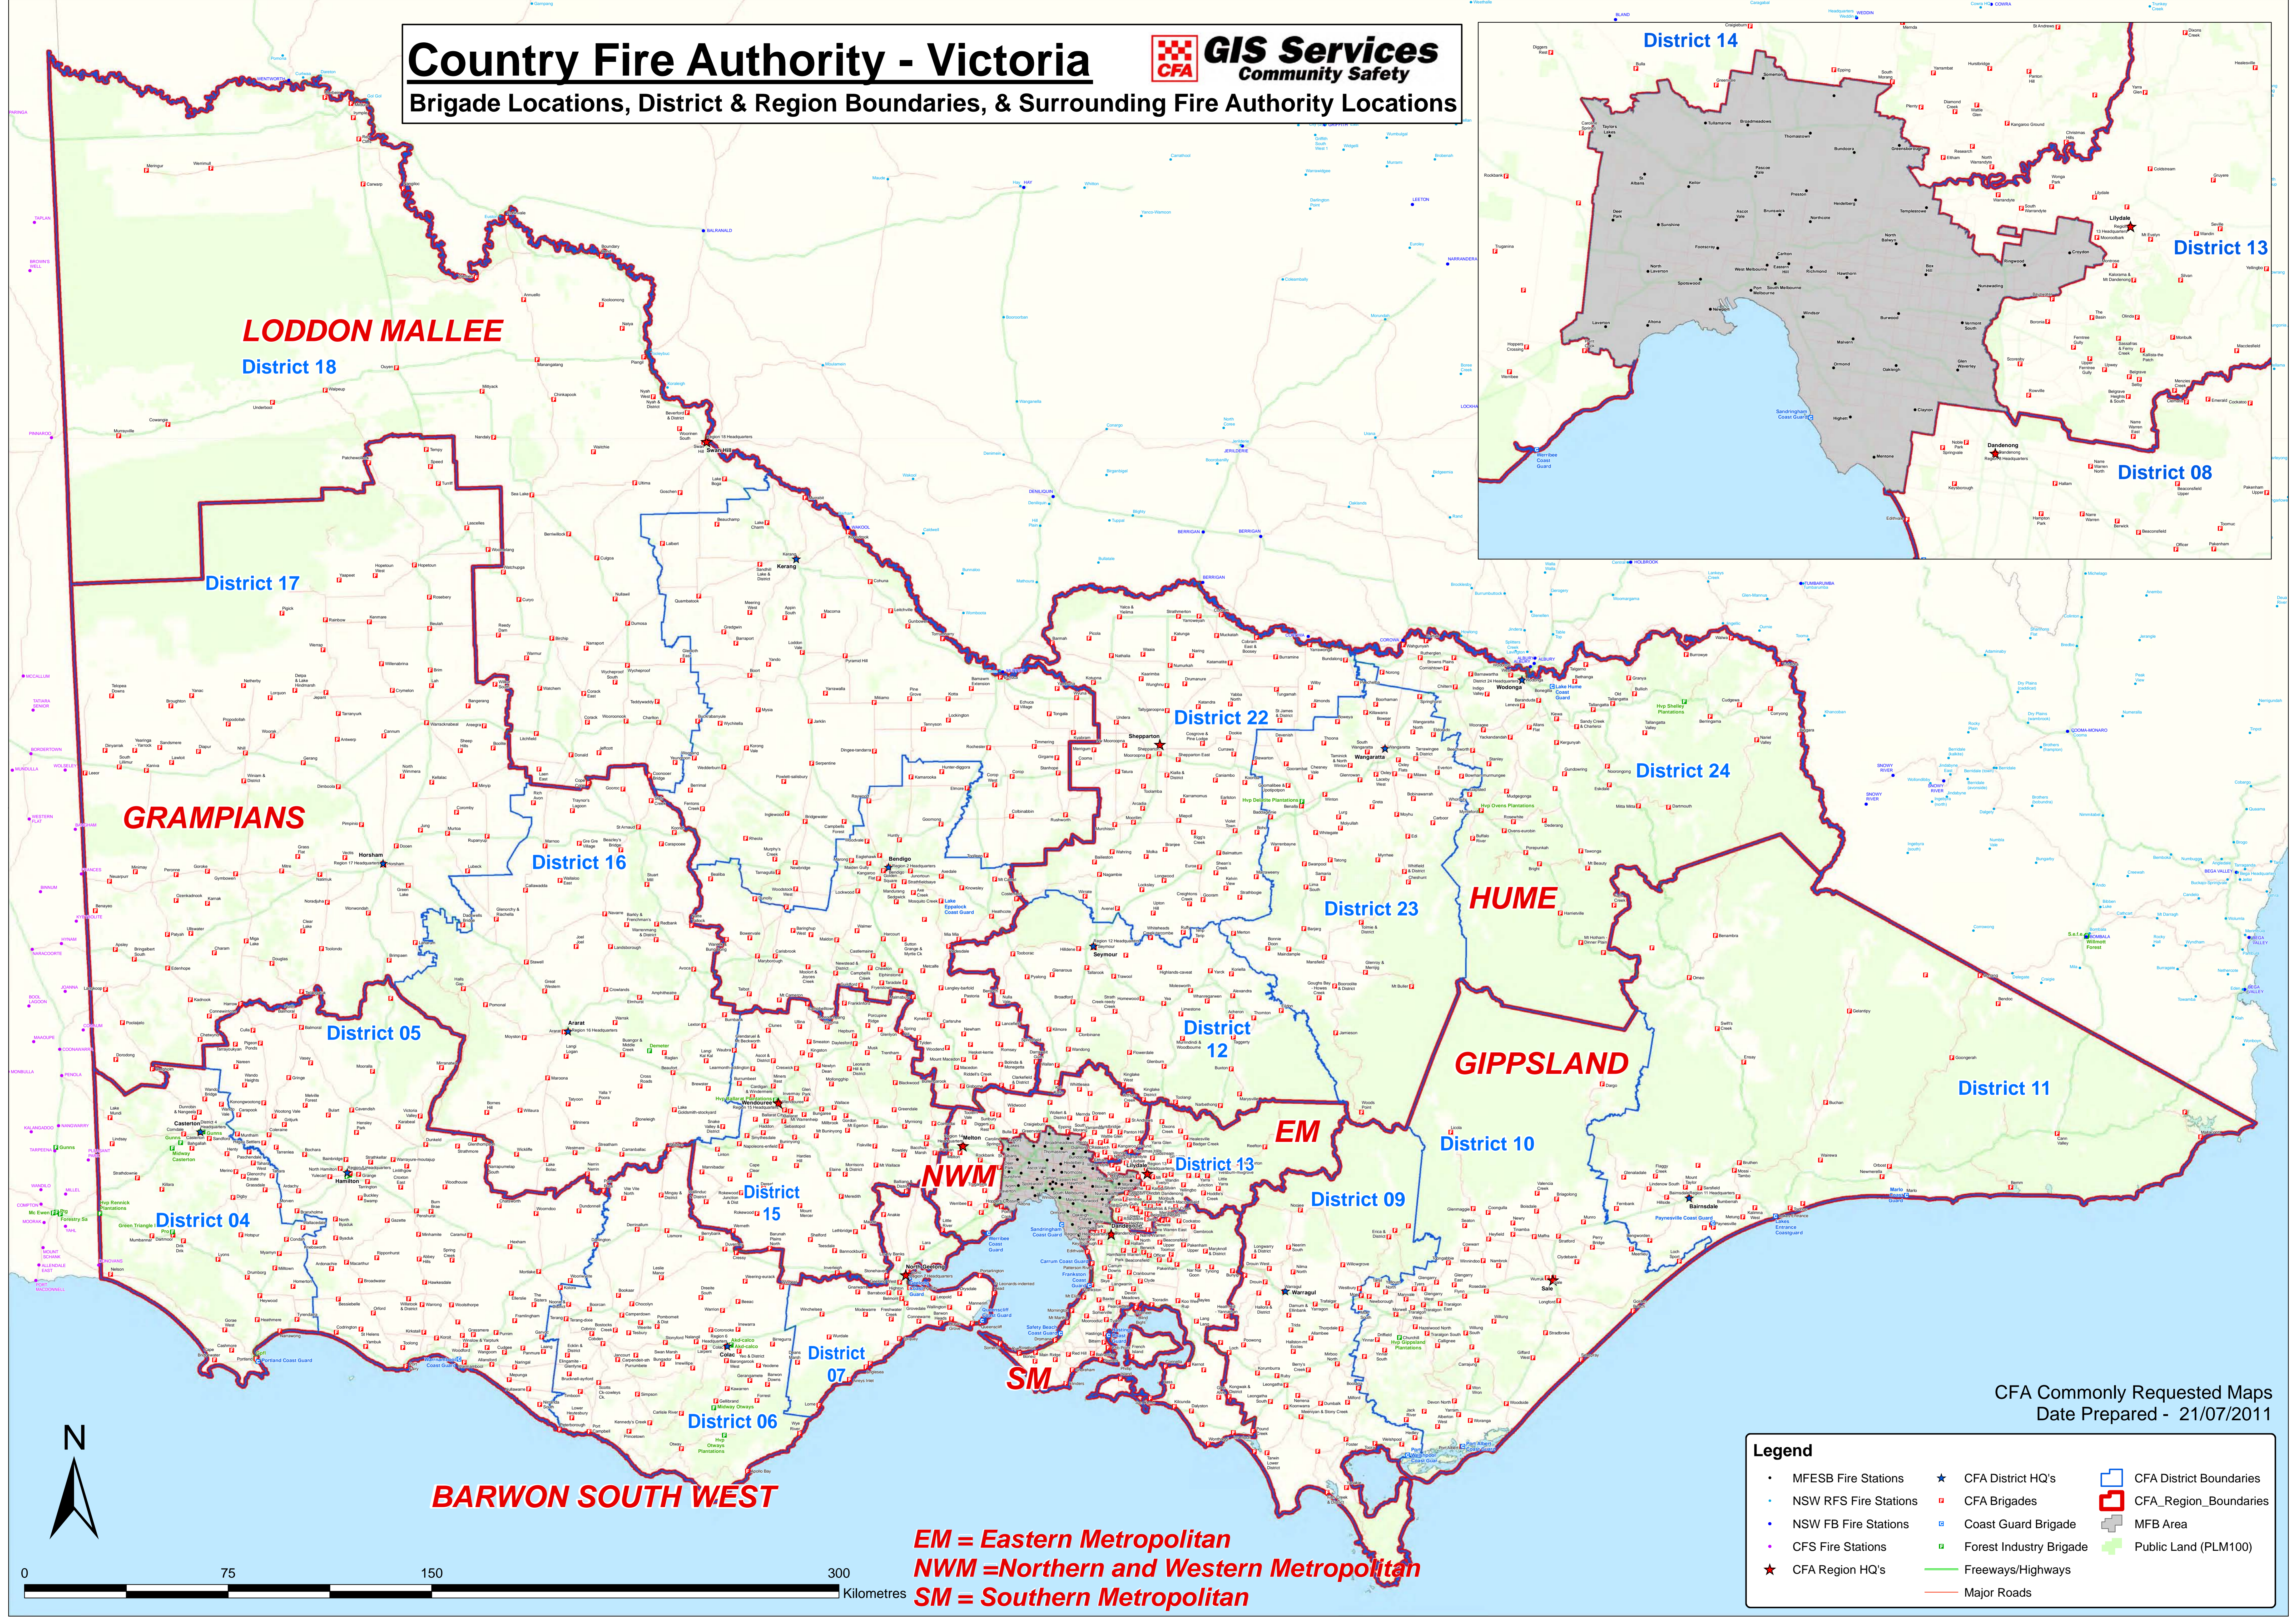

Country Fire Authority - Victoria

Brigade Locations, District & Region Boundaries, & Surrounding Fire Authority Locations

CFA Commonly Requested Maps
Date Prepared - 21/07/2011

Legend		
• MFESB Fire Stations	★ CFA District HQ's	□ CFA District Boundaries
• NSW RFS Fire Stations	■ CFA Brigades	□ CFA Region Boundaries
• NSW FB Fire Stations	■ Coast Guard Brigade	■ MFB Area
• CFS Fire Stations	■ Forest Industry Brigade	■ Public Land (PLM100)
★ CFA Region HQ's	— Freeways/Highways	— Major Roads

EM = Eastern Metropolitan
NWM = Northern and Western Metropolitan
SM = Southern Metropolitan