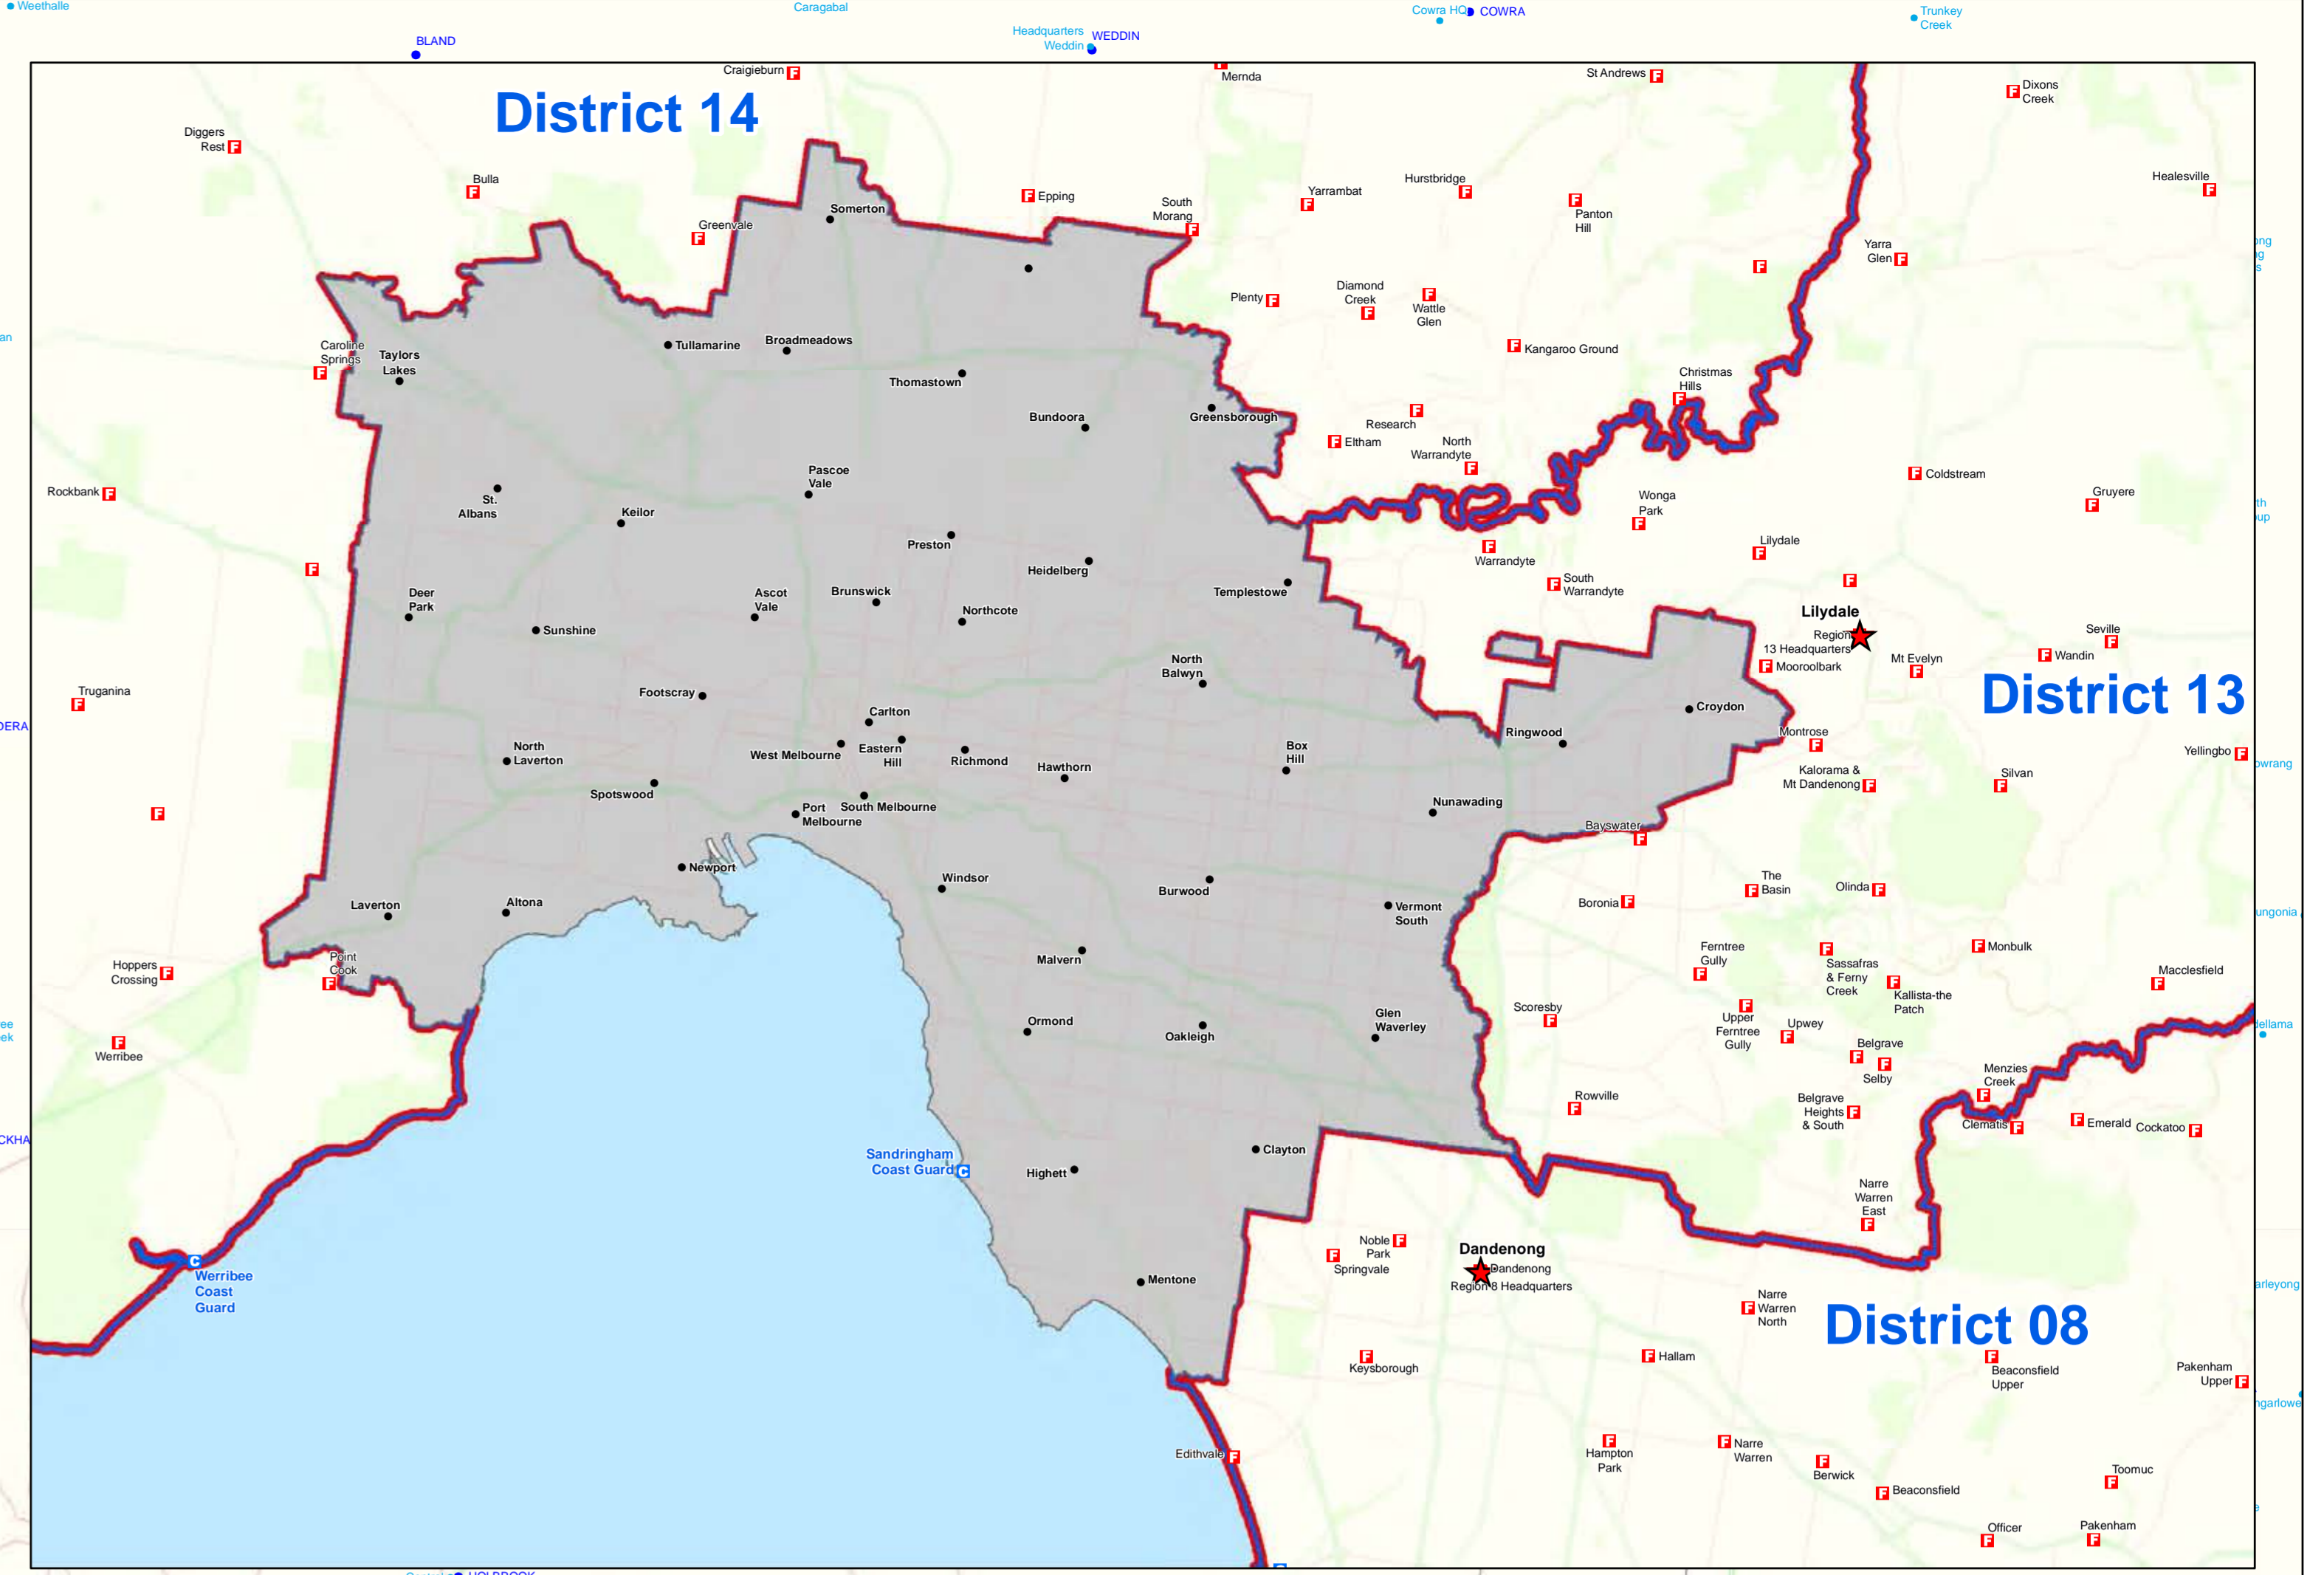

Country Fire Authority - Victoria

Brigade Locations, District & Region Boundaries, & Surrounding Fire Authority Locations

CFA Commonly Requested Maps
Date Prepared - 21/07/2011

Legend		
• MFESB Fire Stations	★ CFA District HQ's	□ CFA District Boundaries
• NSW RFS Fire Stations	■ CFA Brigades	□ CFA Region Boundaries
• NSW FB Fire Stations	■ Coast Guard Brigade	■ MFB Area
• CFS Fire Stations	■ Forest Industry Brigade	■ Public Land (PLM100)
★ CFA Region HQ's	— Freeways/Highways	— Major Roads

EM = Eastern Metropolitan
NWM = Northern and Western Metropolitan
SM = Southern Metropolitan