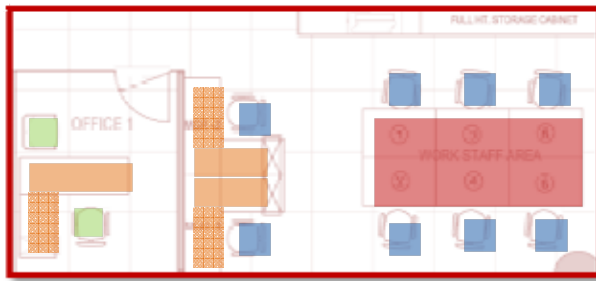

TEAM AIR OPERATIVE CHAIR

- ▪BLACK MESH BACKREST
- ▪BLACK NYLON BASE AND ARMREST
- ▪RED FABRIC SEAT