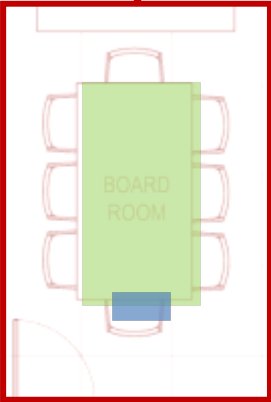

# Richmond Group

**PAINT CHOICES**

**VENEER CHOICES**

**FABRIC CHOICES**

**MARBLE CHOICE**

**MATRIX ARMCHAIR SOFA**

- POLISHED ALUMINIUM LEGS
- BLACK ECOLOGICAL LEATHER SEAT
- 72.5 X 64.5 X 66.5CM

**TEAM AIR OPERATIVE CHAIR**

- BLACK MESH BACKREST
- BLACK NYLON BASE AND ARMREST
- RED FABRIC SEAT

**VEKTOR EXECUTIVE MEETING TABLE**

- EBONY VENEER TOP
- WITH TOP ACCESS AND CABLE TRAY
- GRIS GRAPHITE CROSS FRAME STEEL LEG
- 240X 120 X 73.5 CM