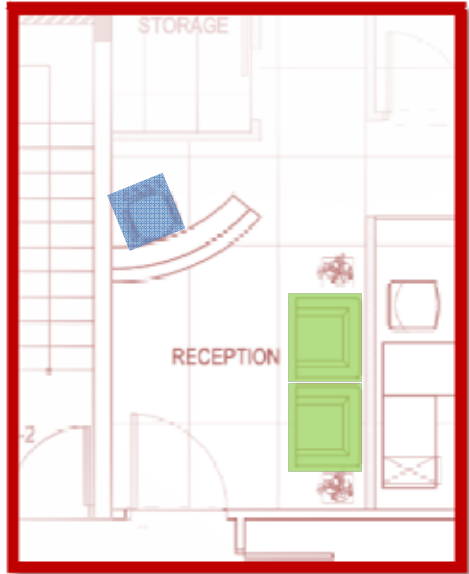

# Richmond Group

**PAINT CHOICES**

**VENEER CHOICES**

**FABRIC CHOICES**

**MARBLE CHOICE**

**MATRIX ARMCHAIR SOFA**

- POLISHED ALUMINIUM LEGS
- BLACK ECOLOGICAL LEATHER SEAT
- 72.5 X 64.5 X 66.5CM

**TEAM AIR OPERATIVE CHAIR**

- BLACK MESH BACKREST
- BLACK NYLON BASE AND ARMREST
- RED FABRIC SEAT

**VEKTOR EXECUTIVE MEETING TABLE**

- EBONY VENEER TOP
- WITH TOP ACCESS AND CABLE TRAY
- GRIS GRAPHITE CROSS FRAME STEEL LEG
- 240X 120 X 73.5 CM