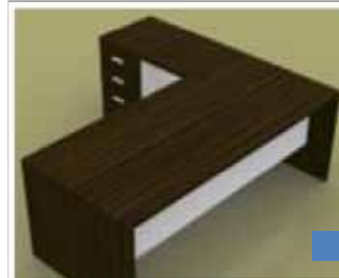

CUBO DESK W RETURN & SUPPORT PEDESTAL

- EBONY VENEER TOP AND RETURN TOP
- SUPPORT PEDESTAL IN EBONY VENEER FRONT