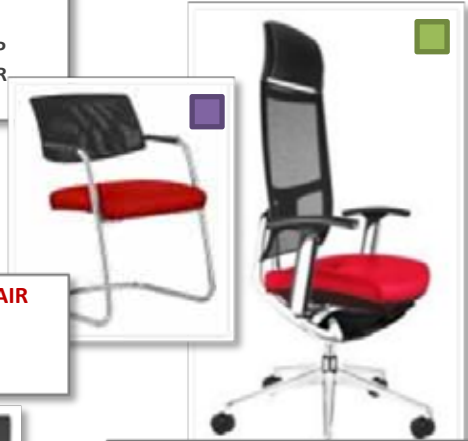

**VIRGO VISITOR CHAIR**

- TRANSPARENT BACKREST
- CROMED STRUCTURE
- POLISHED ALUMINIUM ARMREST & CROMED

**CUBO DESK W RETURN & SUPPORT PEDESTAL**

- EBONY VENEER TOP AND RETURN TOP
- SUPPORT PEDESTAL IN EBONY VENEER FRONT

**PASSE-PARTOUT CANTILEVER VISITOR CHAIR**

- BLACK MESH BACKREST
- CHROMED STRUCTURE
- RED FABRIC SEAT

**SPIRIT AIR EXECUTIVE CHAIR W HEADREST**

- BLACK MESH BACKREST
- POLISHED ALUMINIUM BASE
- RED LEATHERED SEAT