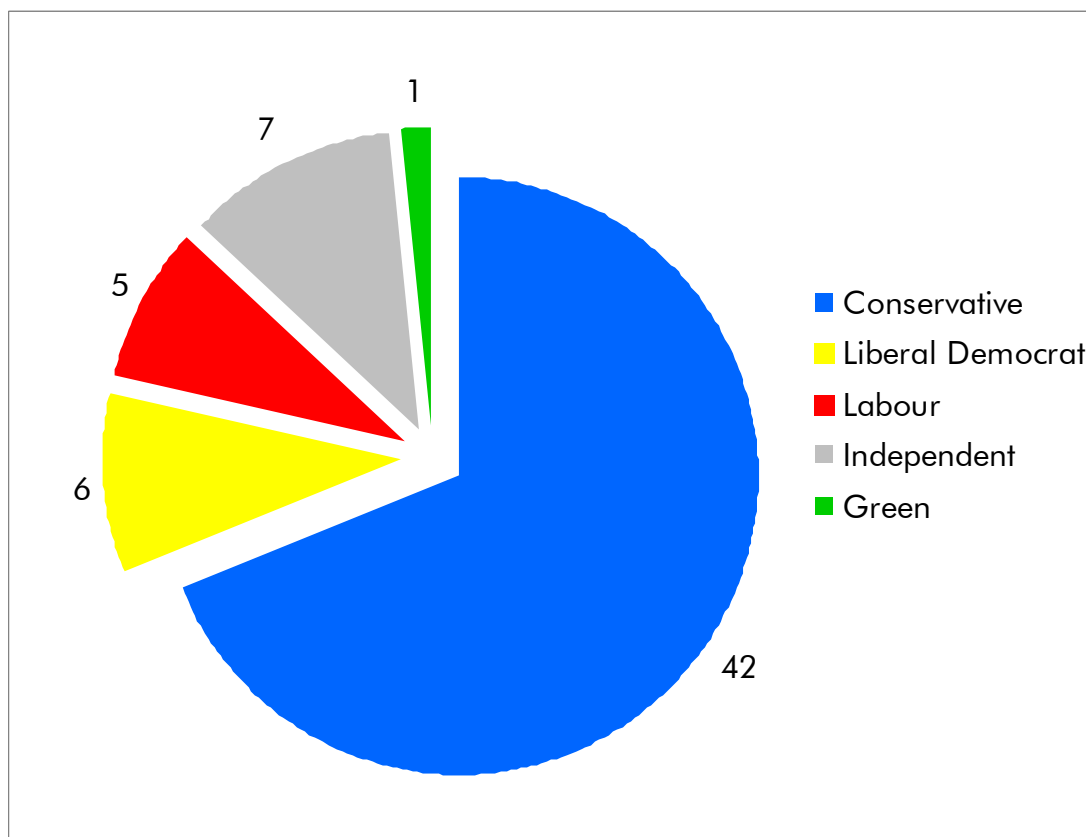

## summary district council election results 2011

Following the election of district councillors on 5 May 2011, The Conservatives retain control of North Somerset Council after winning 42 of the 61 seats.

This graph shows the number of seats held by each political party:

party name	seats	% of votes
Conservative	42	44.4
Liberal Democrats	6	18.7
The Labour Party	5	20.3
Independent	7	13.7
Green Party	1	2.0
UKIP	0	0.8
All of the South Party	0	0.1