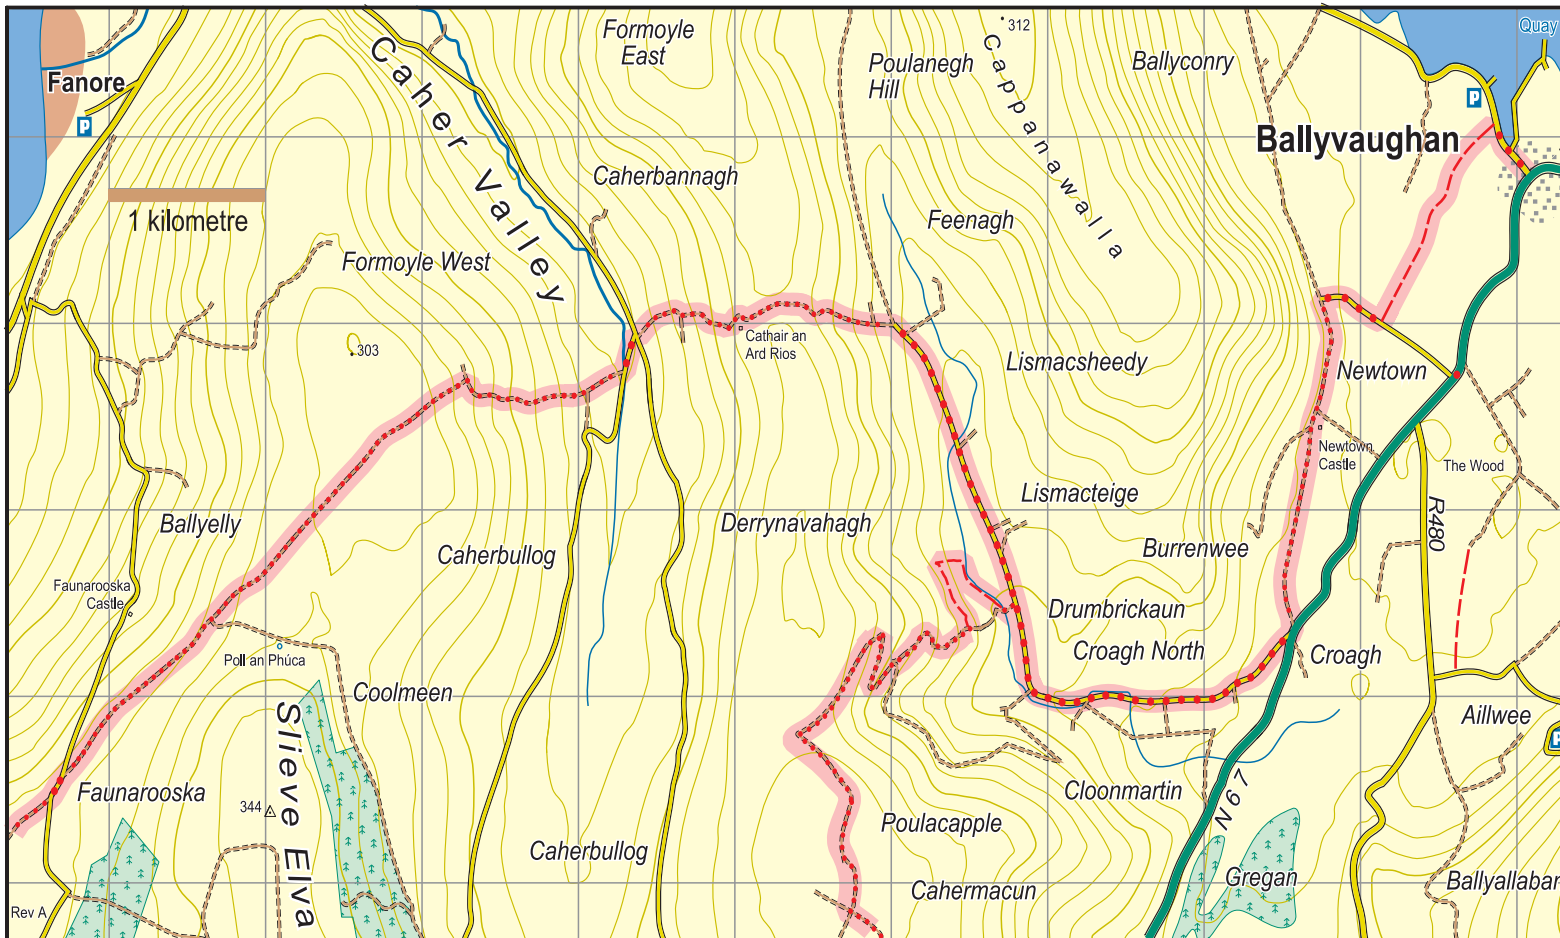

Burren Way : Map 5 Faunarooska to Ballyvaughan

	National Road
	Main Road
	Minor Road
	Forest/ Dirt Road
	Track
	Rough Path/ No path
	Major power line
	Railway
	County boundary
	Cliff - impassable/small
	Forest - conifer/deciduous
	Car Park
	Church

The National Trails Office encourages trail users to apply the Leave No Trace principles:

1. Plan ahead and prepare
2. Be considerate of others
3. Respect farm animals and wildlife
4. Travel and camp on durable ground
5. Leave what you find
6. Dispose of waste properly
7. Minimise the affects of fire

This map is made available from the National Trails Office/ Irish Sports Council, produced by EastWest mapping. The map is intended for personal use only and should not be modified, republished or transmitted in any form without the permission of the National Trails Office. The representation of a track or path on this map does not indicate a right of way. The map includes Ordnance Survey Ireland data made available for display under Ordnance Survey Ireland Permit No. 8658. © Ordnance Survey Ireland/ Government of Ireland.