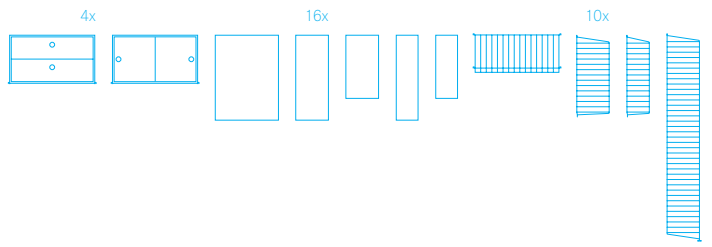

shelves and cabinets in black. clear plexi side panels.  
two depths – 20 cm (upper section) and 30 cm (lower section)

string® system

vita väggavlar, två sektioner hög.  
hyllplan och hurts i vitt.

white wall panels, two sections high.  
shelves and chests in white.