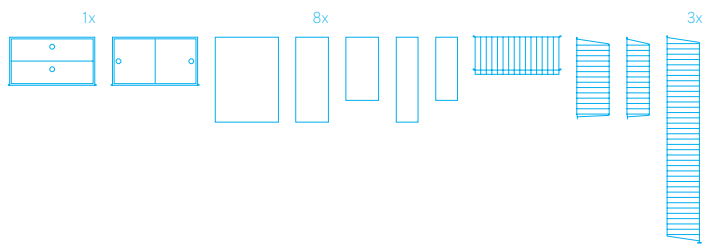

black floor panels. shelves  
in walnut and birch. chest in birch.

string® plex

klar plexi med vita hyllplan.  
två djup – 20 cm (övre del) och 30 cm (nedre del)

clear plexi with white shelves.  
two depths – 20 cm (upper section) and 30 cm (lower section)