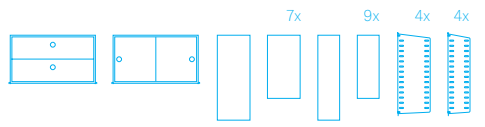

black floor panels. shelves  
in walnut and birch. chest in birch.

string® plex

klar plexi med vita hyllplan.  
två djup – 20 cm (övre del) och 30 cm (nedre del)

clear plexi with white shelves.  
two depths – 20 cm (upper section) and 30 cm (lower section)