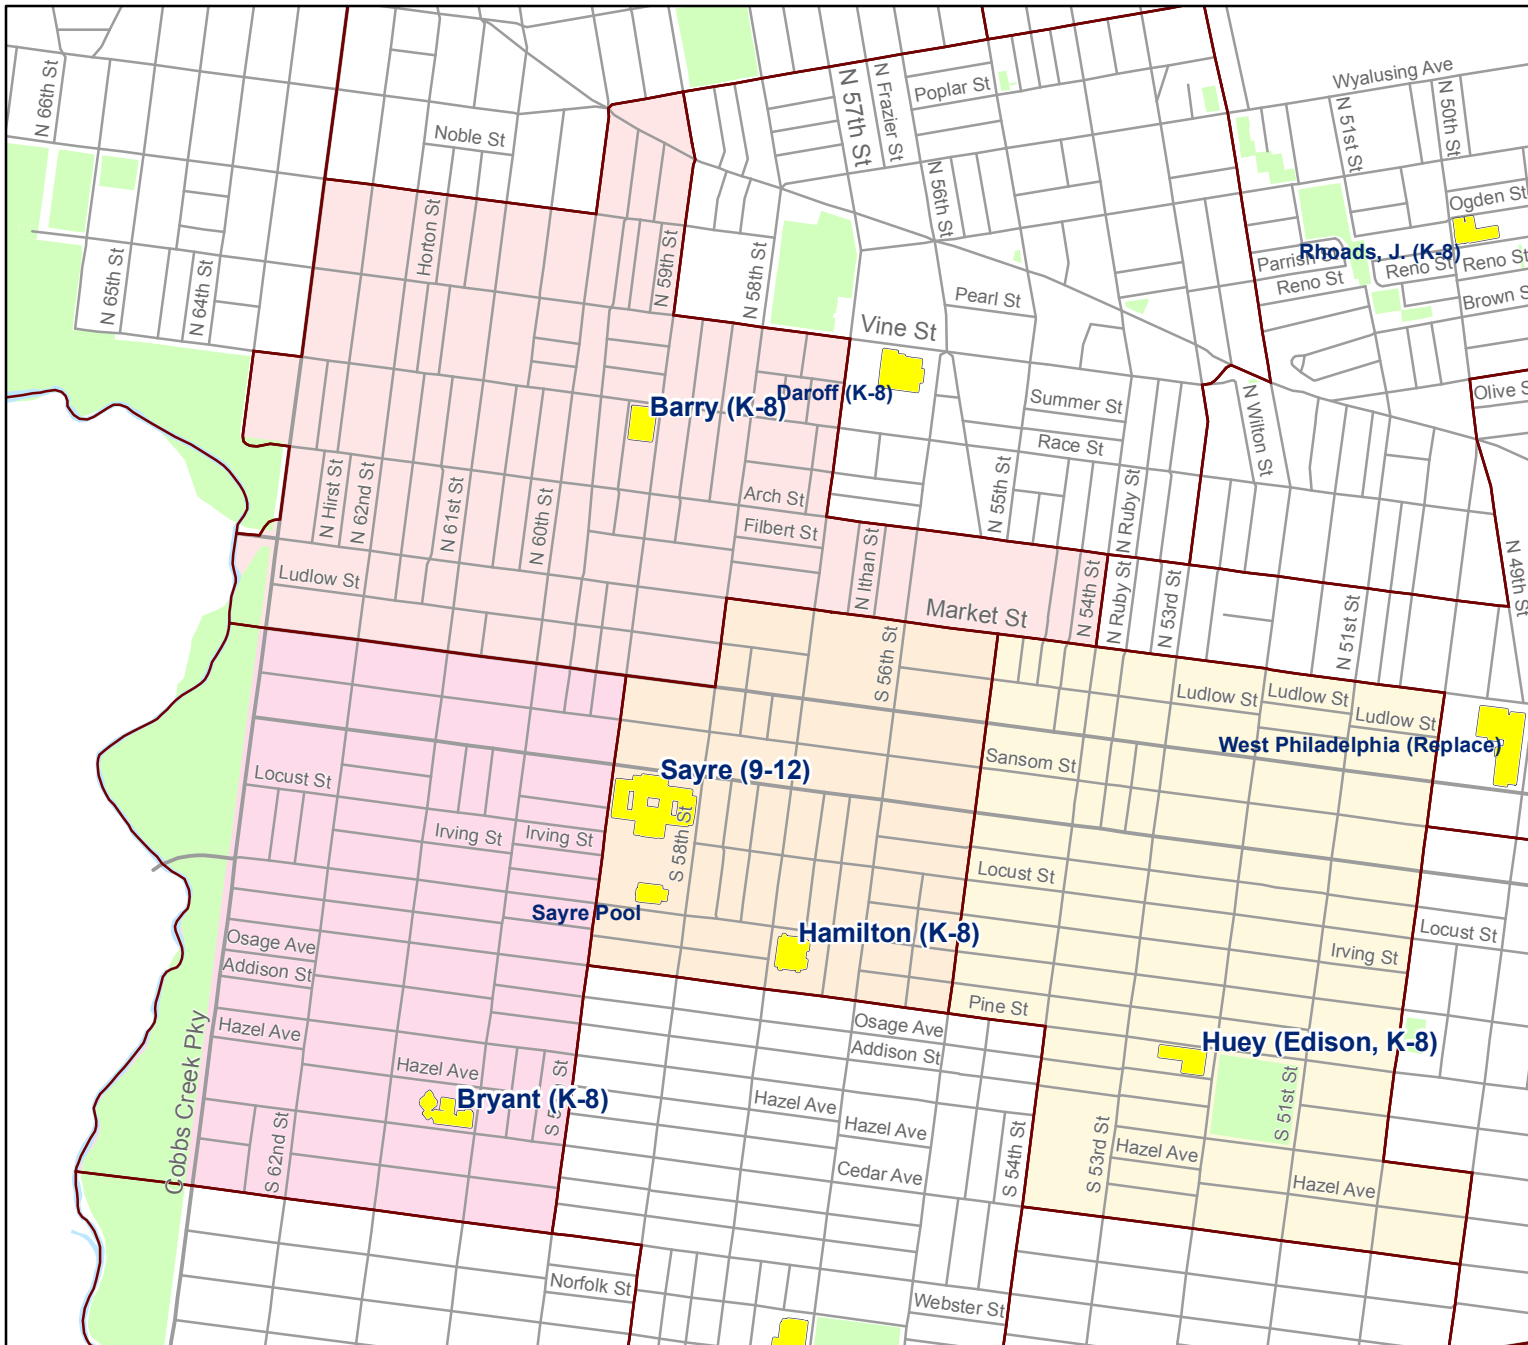

William Sayre High School Geographic Boundaries

School District of Philadelphia

Sayre, William High School

5800 Walnut St.
Philadelphia, PA 19139

Feeders:

- ES: Barry (K-8)
- Bryant (K-8)
- Hamilton (K-8)
- Huey (K-8)
- HS: Sayre (9-12)

0.10.05 0 0.1 Miles

* Boundaries reflect current neighborhood school student catchment area.