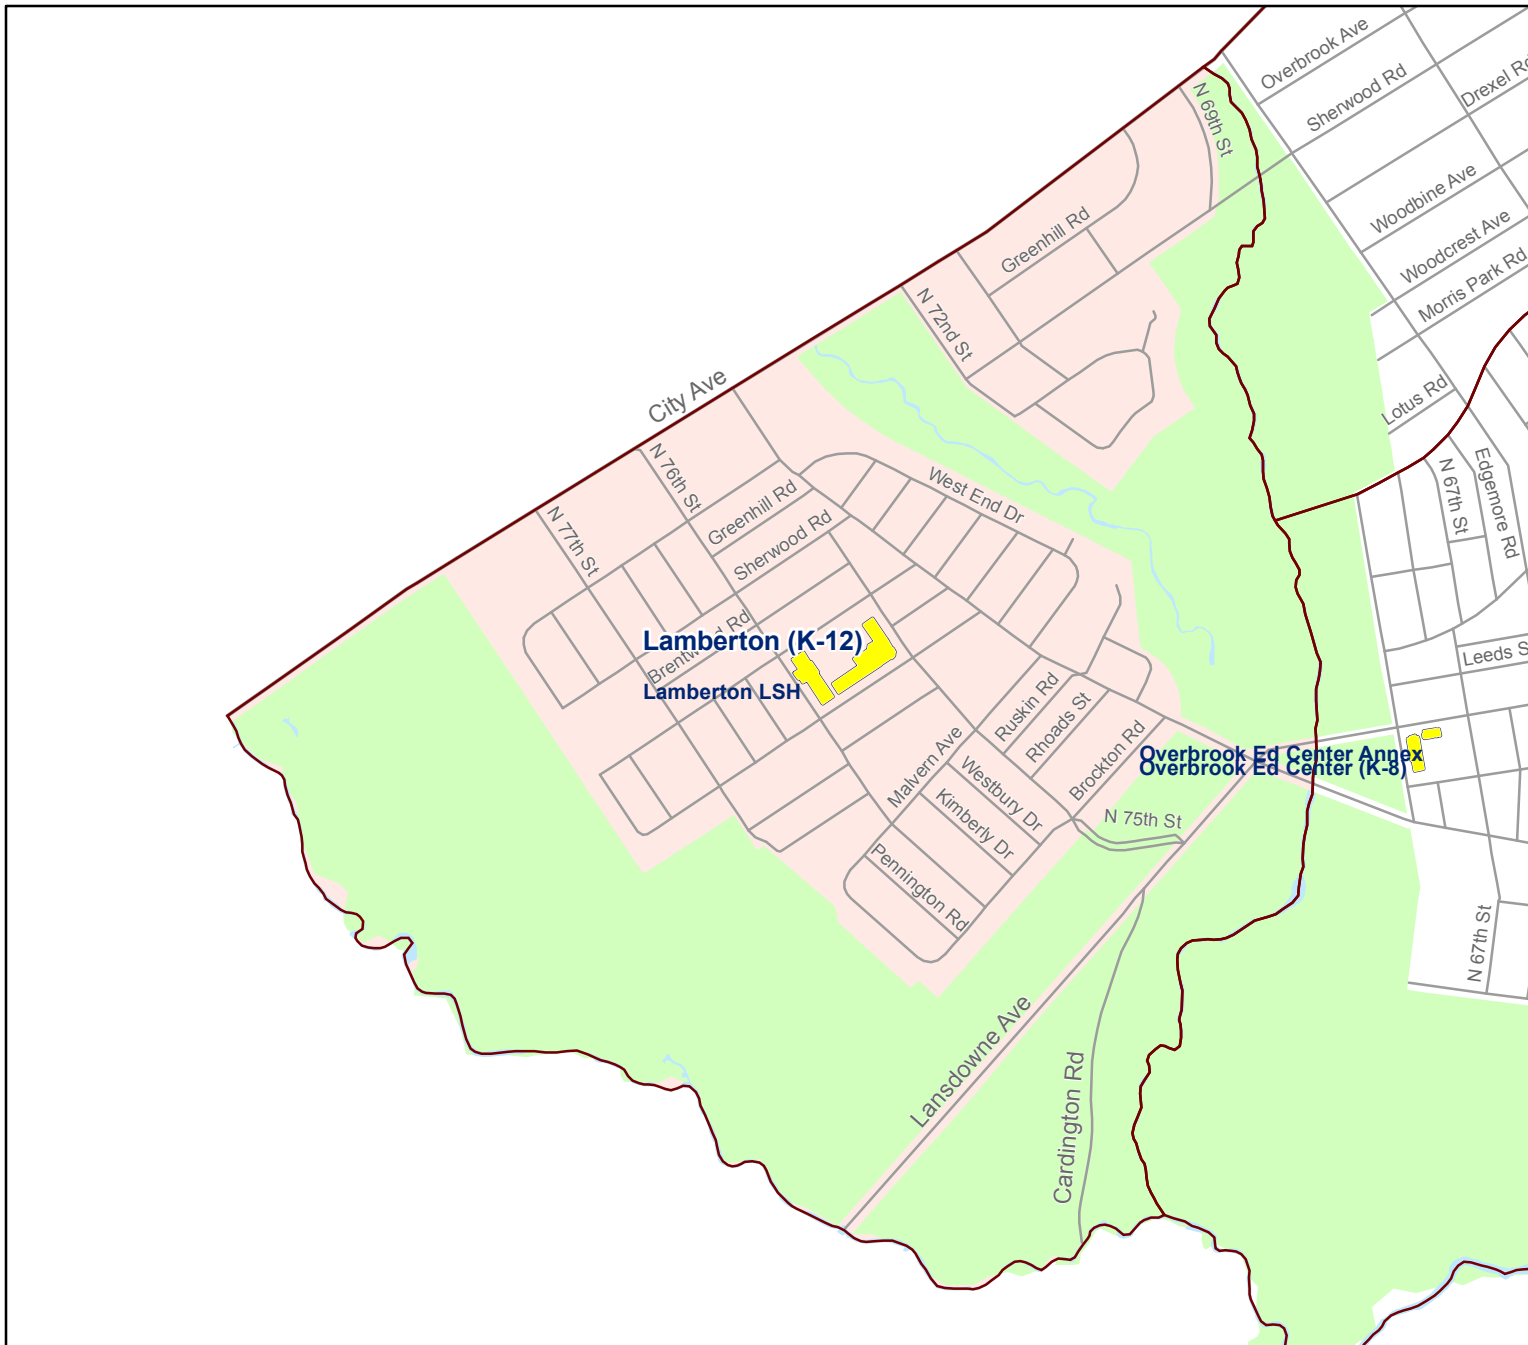

Robert E. Lamberton High School Geographic Boundaries

School District of Philadelphia

Lamberton, Robert E. High School

7501 Woodbine Ave.
Philadelphia, PA 19151

Feeders:

ES: Lamberton (K-8)

HS: Lamberton (9-12)

0.10.05 0 0.1 Miles

* Boundaries reflect current neighborhood school student catchment area.