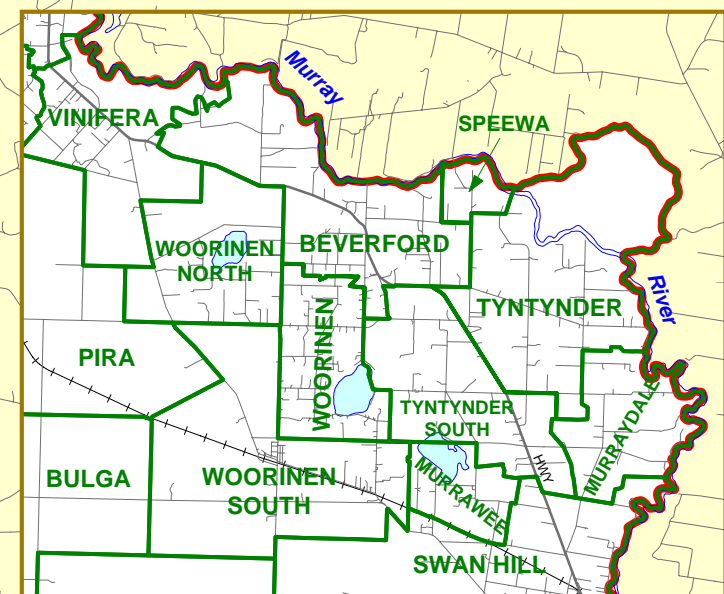

SWAN HILL RURAL CITY

TOWN AND RURAL DISTRICT NAMES AND BOUNDARIES

Enlargement A

Enlargement B

LEGEND	
	SWAN HILL TOWN AND RURAL DISTRICT BOUNDARIES (defined as localities in Govt. Gazette)
	BULOKE LGA BOUNDARY