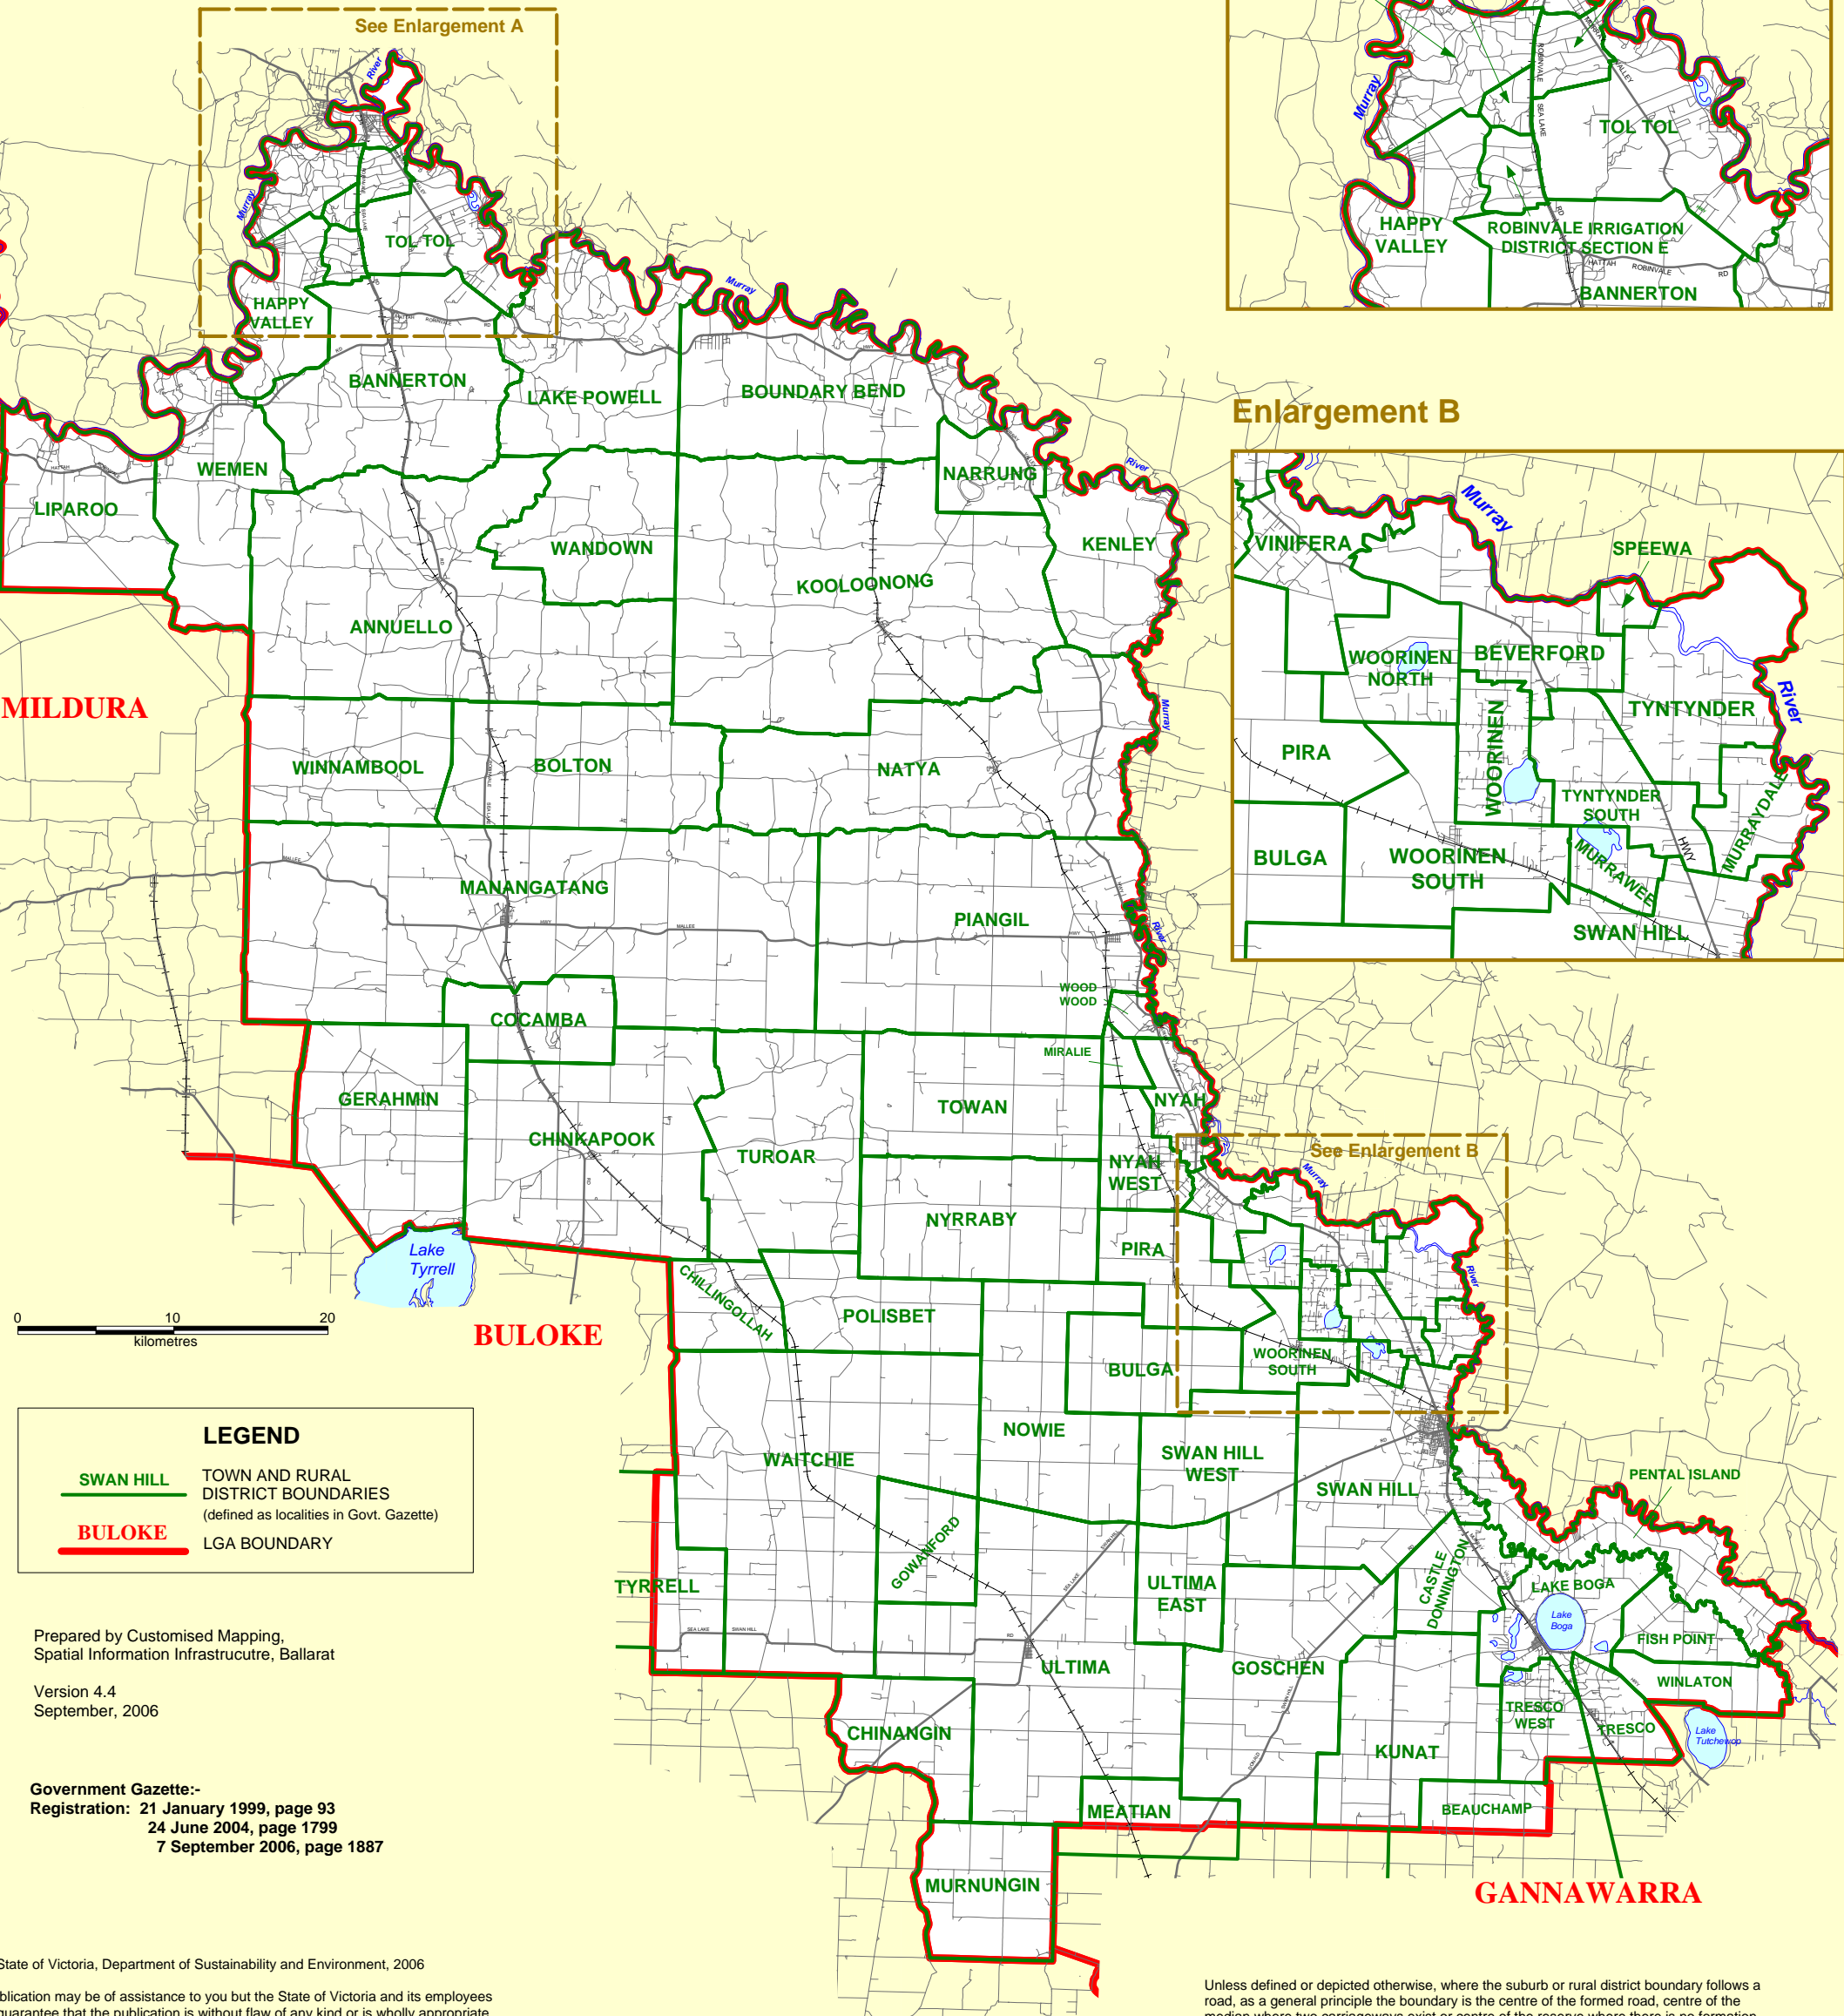

SWAN HILL RURAL CITY

TOWN AND RURAL DISTRICT NAMES AND BOUNDARIES

Enlargement A

Enlargement B

LEGEND	
	SWAN HILL TOWN AND RURAL DISTRICT BOUNDARIES (defined as localities in Govt. Gazette)
	BULOKE LGA BOUNDARY

Prepared by Customised Mapping,
Spatial Information Infrastructure, Ballarat
Version 4.4
September, 2006

Government Gazette:-
Registration: 21 January 1999, page 93
24 June 2004, page 1799
7 September 2006, page 1887