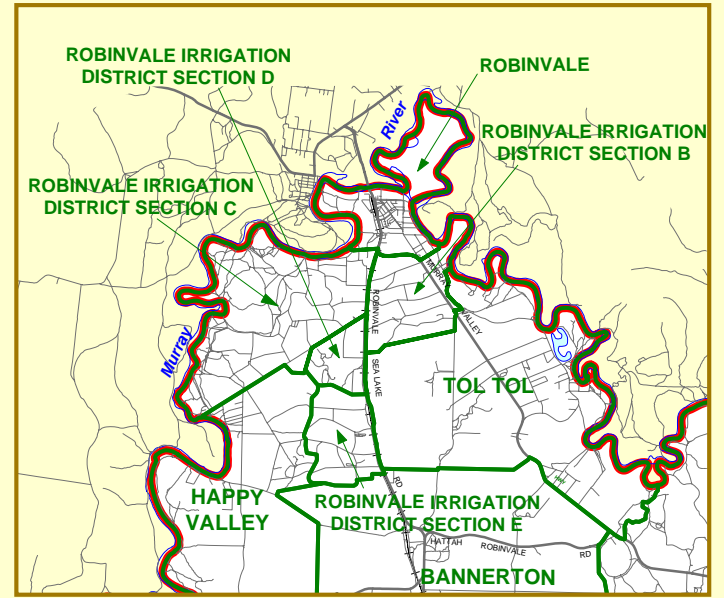

SWAN HILL RURAL CITY

TOWN AND RURAL DISTRICT NAMES AND BOUNDARIES

Enlargement A

Enlargement B

LEGEND	
	SWAN HILL TOWN AND RURAL DISTRICT BOUNDARIES (defined as localities in Govt. Gazette)
	BULOKE LGA BOUNDARY