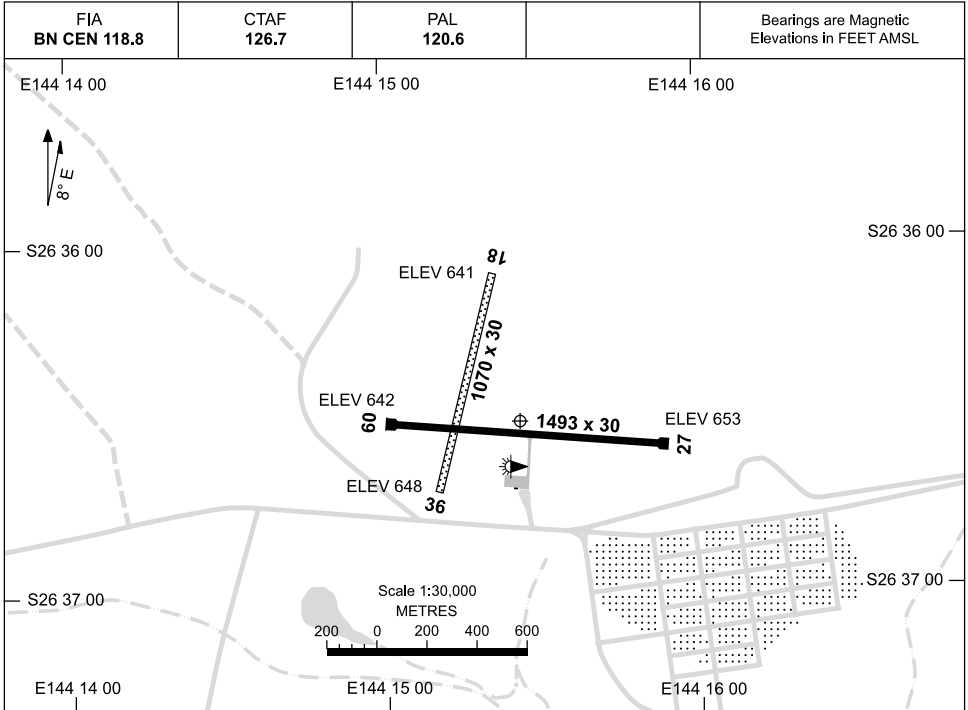

26 AUG 2010

AD ELEV 655
S26 36 31 E144 15 26

AERODROME CHART
QUILPIE, QLD (YQLP)

	AERODROME LIGHTING	
RWY	ABN : FLG W 8 SEC RL : PILOT ACTIVATED 120.6 , PTBL	
09 ⁰⁸⁶	LIRL	
²⁶⁶ 27	LIRL	
18 ¹⁸⁶	NIL	
⁰⁰⁶ 36	NIL	

NOTES

Changes: ARP CO-ORD, CO-ORD FORMAT, Editorial.

QLPAD01-124