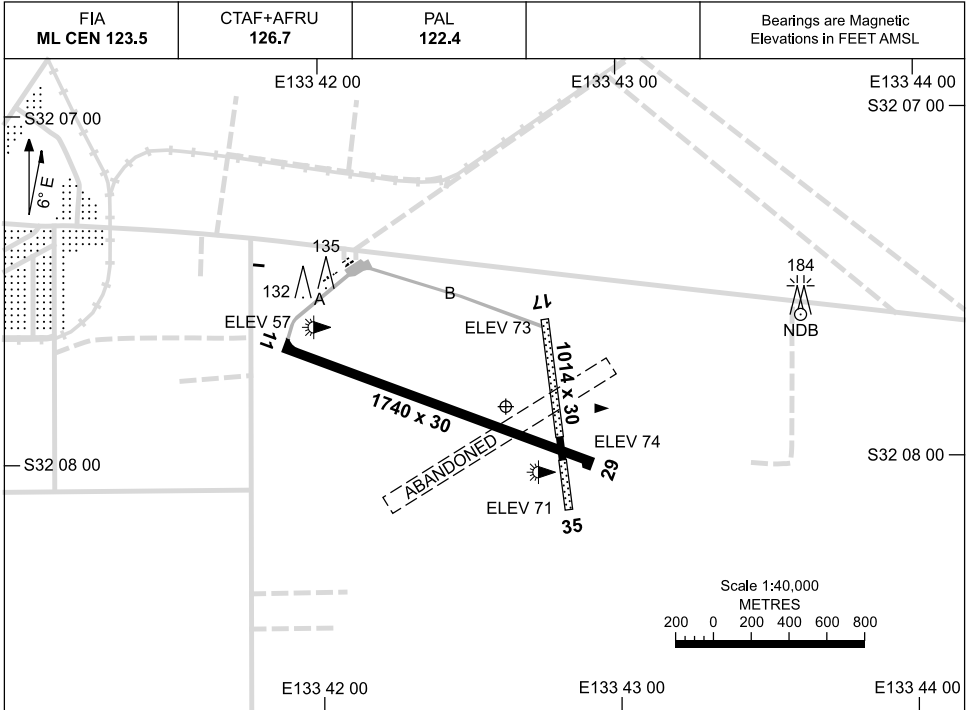

17 NOV 2011

AD ELEV 77
S32 07 50 E133 42 35

AERODROME CHART
CEDUNA, SA (YCDU)

	AERODROME LIGHTING	
RWY	TAXIWAY : SIDELINE BLUE (TWY A ONLY) RL : PILOT ACTIVATED 122.4 , SDBY , PTBL IN EMERG	
11 <small>105</small>	LIRL	
<small>285</small> 29	LIRL	
17 <small>167</small>	NIL	
<small>347</small> 35	NIL	