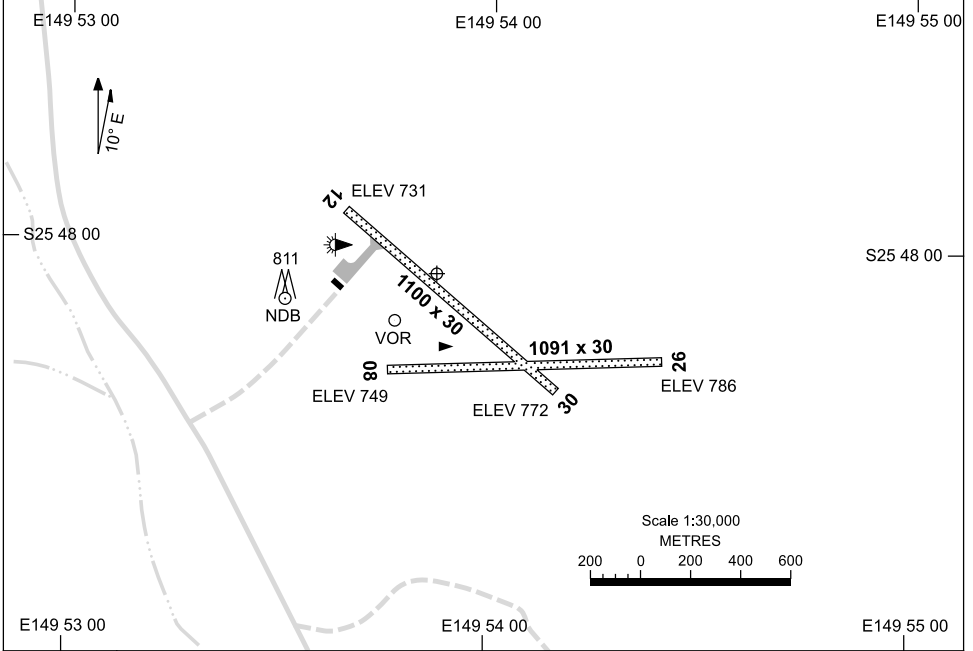

AD ELEV 786
S25 48 07 E149 54 58

AERODROME CHART
TAROOM, QLD (YTAM)

8 MAR 2012

FIA BN CEN 126.0	CTAF+AFRU 126.7	AFRU+PAL 126.7	Bearings are Magnetic Elevations in FEET AMSL
---------------------	--------------------	-------------------	--

RWY		AERODROME LIGHTING
		TWY: SIDELINE BLUE RL : AFRU+PAL 126.7, PTBL EMERG ONLY
12 <small>120</small>		LIRL
<small>300</small> 30		LIRL
08 <small>077</small>		NIL
<small>257</small> 26		NIL

NOTES