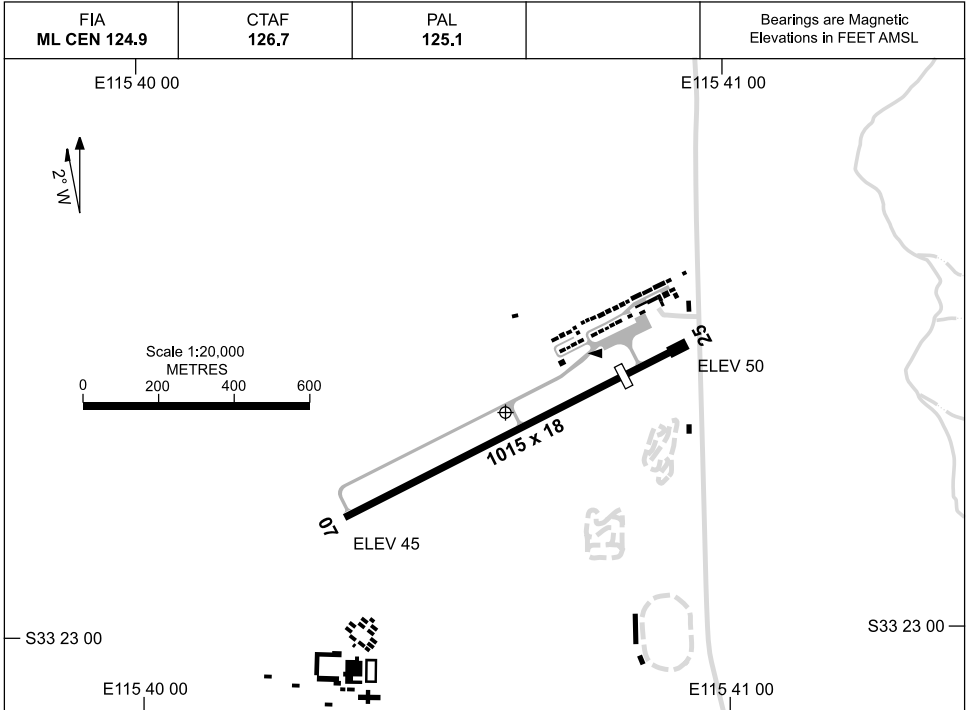

17 NOV 2011

AD ELEV 53
S33 22 41 E115 40 37

AERODROME CHART
BUNBURY, WA (YBUN)

	AERODROME LIGHTING	
RWY	TAXIWAY : SIDELINE BLUE TWYS EAST OF ARP ONLY. RL : PILOT ACTIVATED 125.1 , SDBY	
07 <small>066</small>	LIRL	
<small>246</small> 25	LIRL	

NOTES

Changes: TWY LGT, AFRU REMOVED, LOGO.

BUNAD01-129