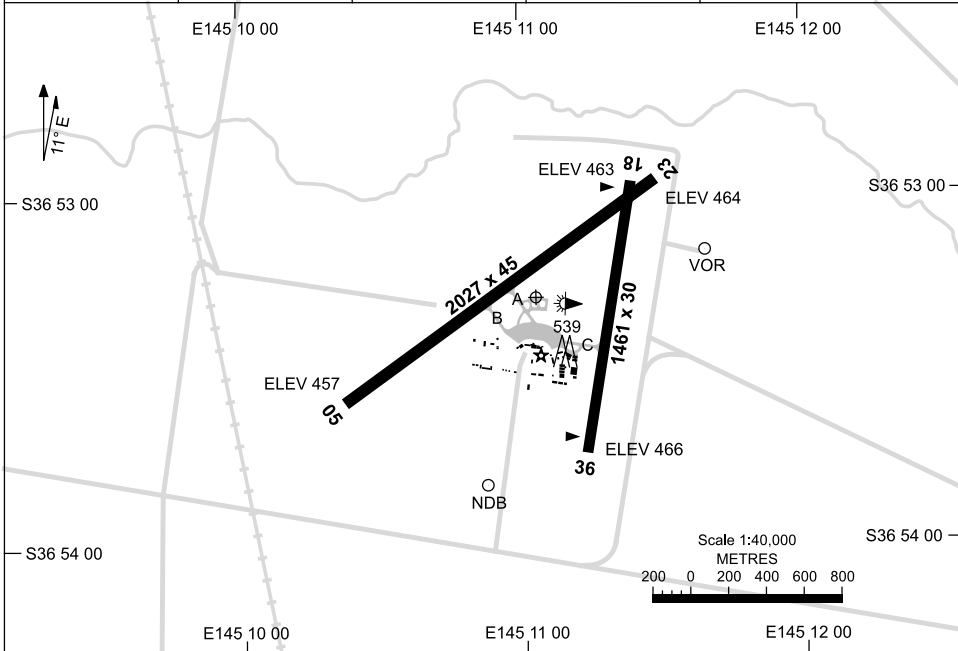

AD ELEV 467
S36 53 18 E145 11 03

AERODROME CHART
MANGALORE, VIC (YMNG)

8 MAR 2012

FIA ML CEN 122.4	CTAF 121.1		Bearings are Magnetic Elevations in FEET AMSL
---------------------	---------------	--	--

AERODROME LIGHTING

RWY	TAXIWAYS : SIDELINE BLUE ABN : ALTN W/G RL : MAN ON REQ , SDBY (ARO : 0428 863 429)
------------	--

05 ⁰⁴³	LIRL
²²³ 23	LIRL

18 ¹⁷⁸	LIRL
³⁵⁸ 36	LIRL

NOTES

- GLIDING OPS 9NM NE OF AERODROME.
- PARACHUTING OPS WITHIN D360 330° MAG, 9.5NM FROM AD.
- AWIS (PHONE) 03 5796 2093