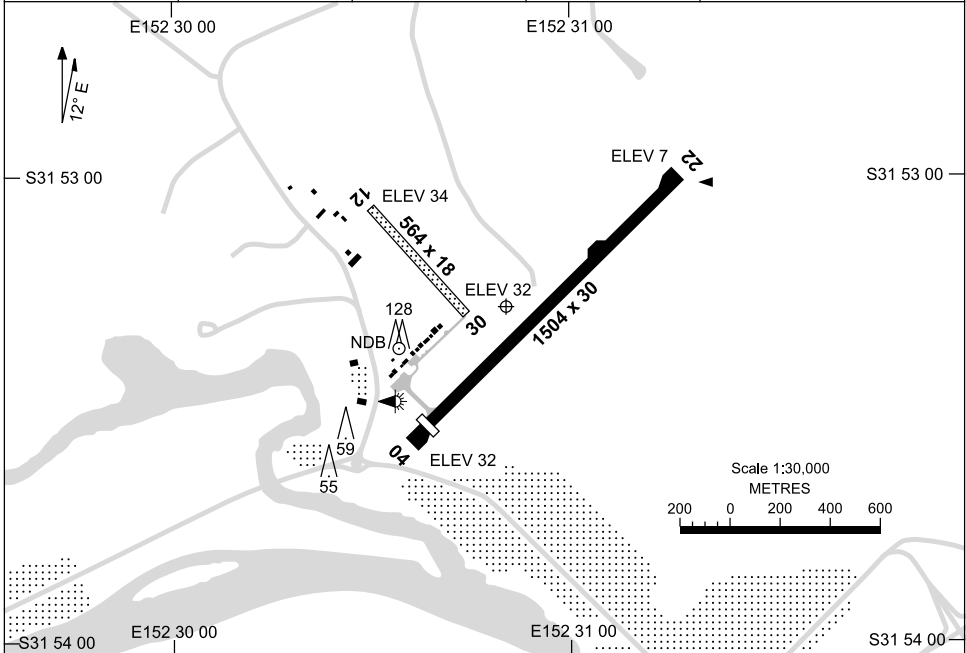

25 AUG 2011

AD ELEV 38
S31 53 19 E152 30 50

AERODROME CHART
TAREE, NSW (YTRE)

FIA BN CEN 120.55	CTAF 118.1	PAL 122.4		Bearings are Magnetic Elevations in FEET AMSL
----------------------	---------------	--------------	--	--

RWY		AERODROME LIGHTING
		TAXIWAY : SIDELINE BLUE RL : PILOT ACTIVATED LIGHTING 122.4 , SDBY
04 ⁰³³	LIRL	
²¹³ 22	LIRL	
12 ¹²⁵	NIL	
³⁰⁵ 30	NIL	

NOTES

1. AWIS (PHONE) 02 6553 8254