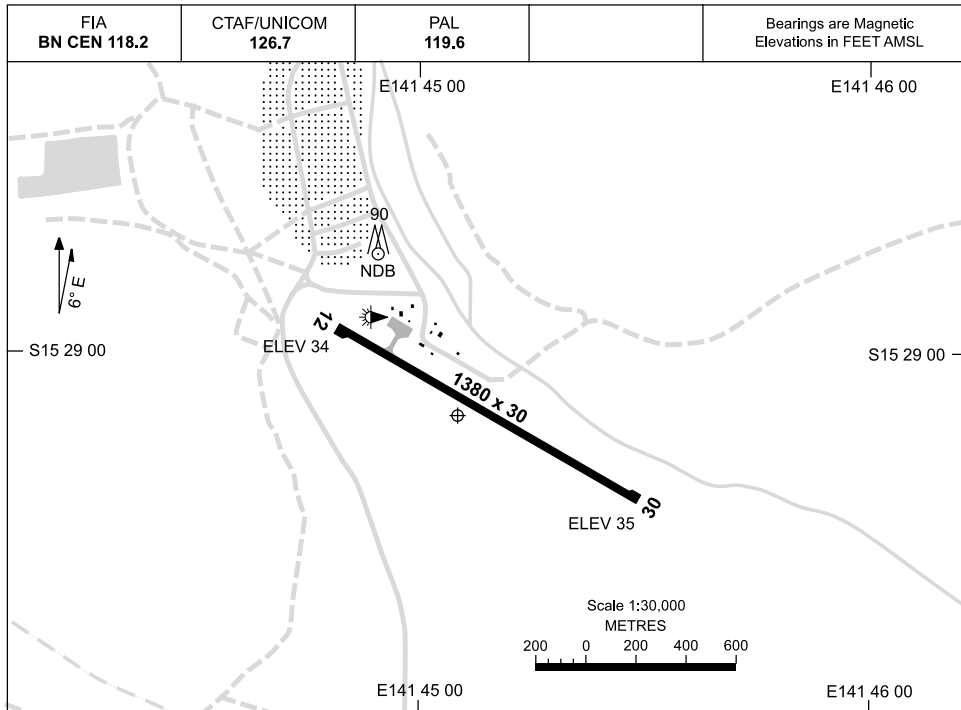

26 AUG 2010

AD ELEV 35
S15 29 08 E141 45 05

AERODROME CHART
KOWANYAMA, QLD (YKOW)

	AERODROME LIGHTING
RWY	TAXIWAY : SIDELINE BLUE RL : PILOT ACTIVATED 119.6 , SDBY , PTBL IN EMERG
12 <small>114</small>	LIRL
<small>294</small> 30	LIRL