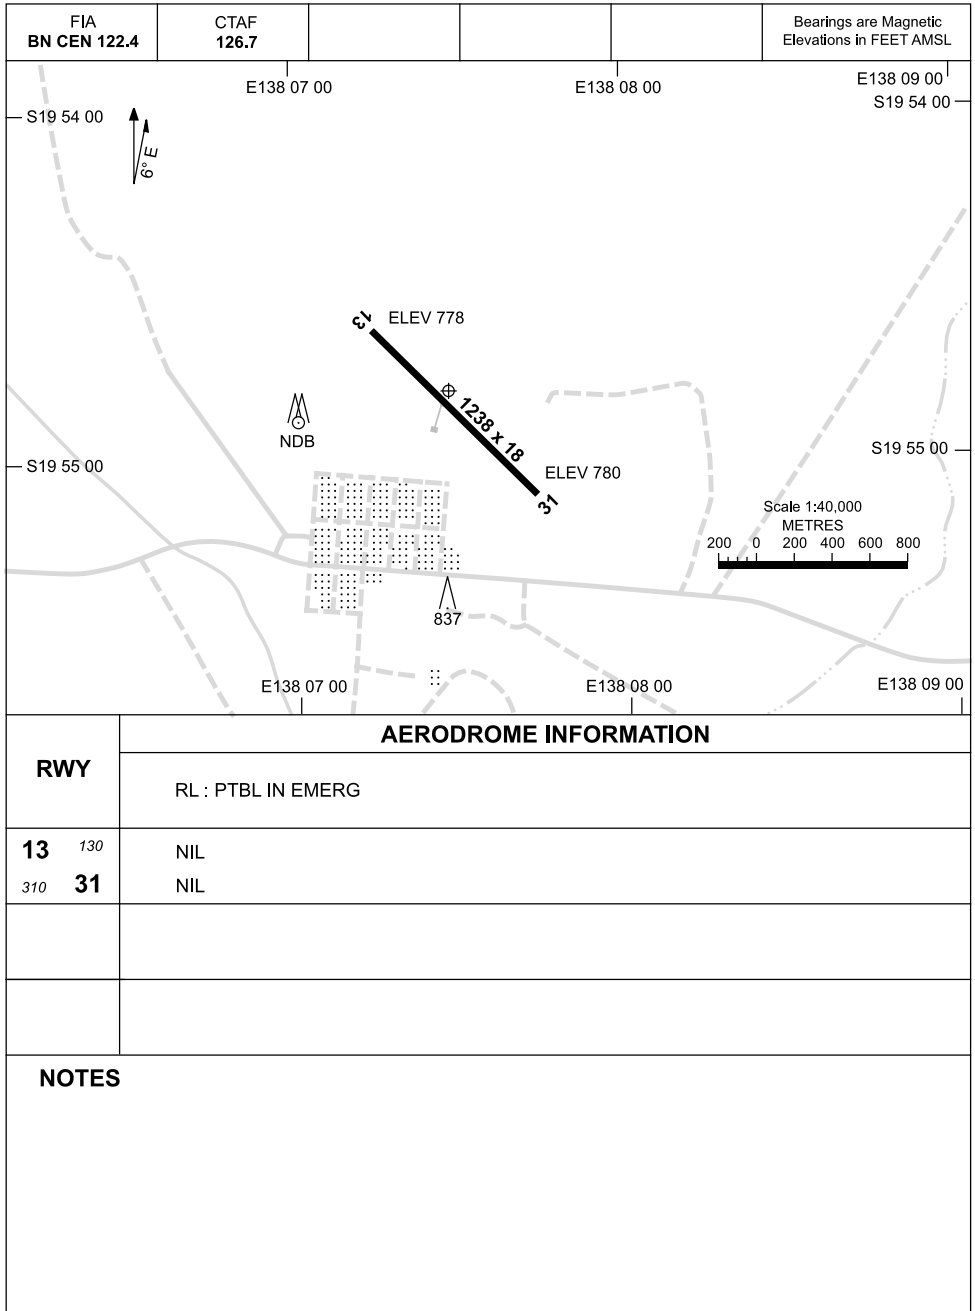

17 NOV 2011

AD ELEV 780
S19 54 42 E138 07 30

AERODROME CHART
CAMOOWEAL, QLD (YCMW)

	AERODROME INFORMATION	
RWY	RL : PTBL IN EMERG	
13 <small>130</small>	NIL	
<small>310</small> 31	NIL	

NOTES

Changes: THR ELEV, RWY LENGTH, AD POSITION, LOGO.

CMWAD01-129