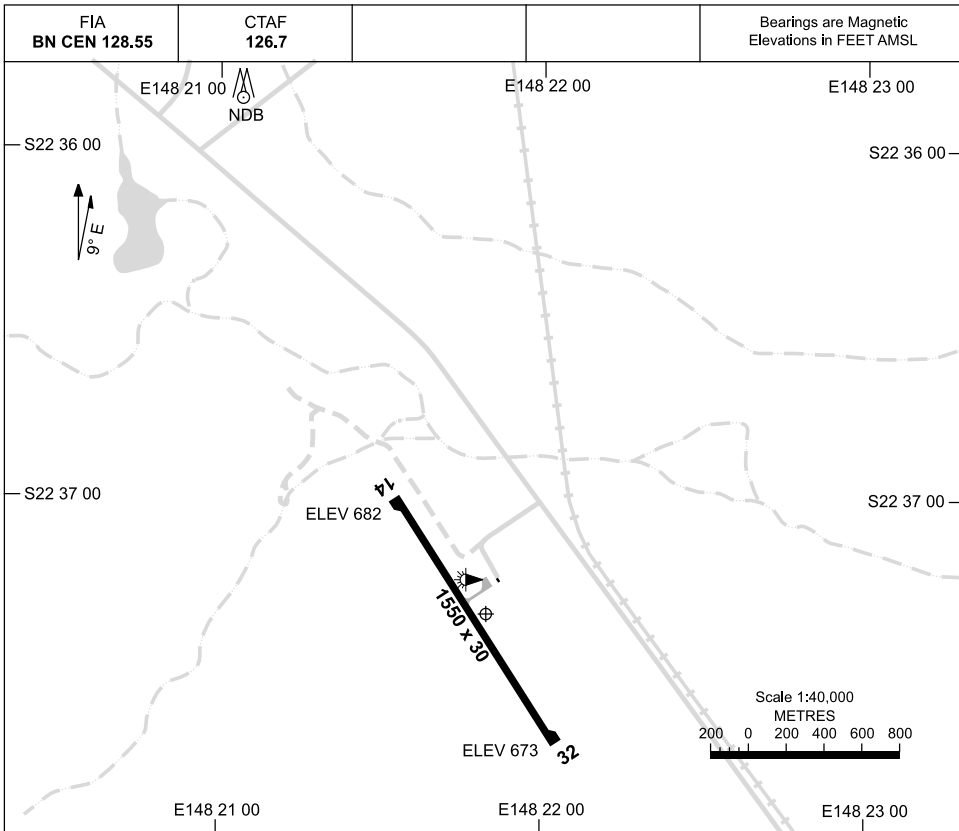

26 AUG 2010

AD ELEV 682  
S22 37 20 E148 21 50

AERODROME CHART  
**DYSART, QLD (YDYS)**

	<b>AERODROME LIGHTING</b>
<b>RWY</b>	RL : MAN EMERG ONLY , PTBL
<b>14</b> <sup>137</sup>	LIRL
<sup>317</sup> <b>32</b>	LIRL

**NOTES**

1. RH CIRCUITS WHEN OPERATING ON RWY 32.
2. PRIVATE AD: PPR FOR ALL OPS.

Changes: CO-ORD FORMAT, Editorial.

DYSAD01-124