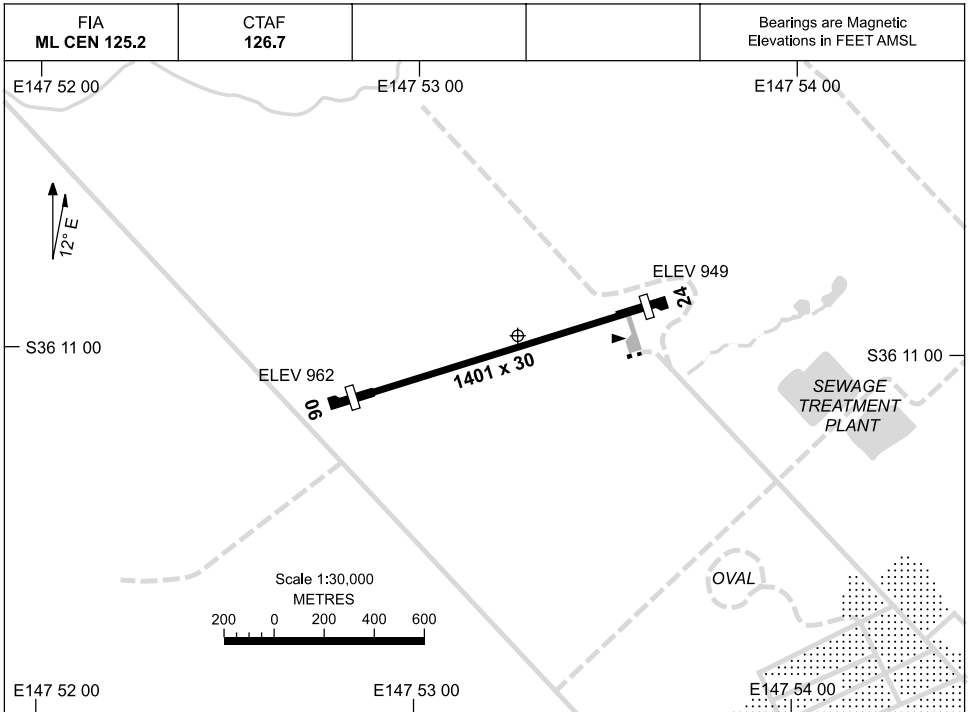

18 NOV 2010

AD ELEV 963
S36 10 58 E147 53 16

AERODROME CHART
CORRYONG, VIC (YCRG)

	AERODROME LIGHTING
RWY	RL : PTBL EMERG ONLY
06 <small>060</small>	NIL
<small>240</small> 24	NIL

NOTES

1. CIVIL NIGHT OPS NOT PERMITTED WITHOUT APPROVAL FROM AREA MANAGER, CASA SOUTHERN REGION OFFICE.
2. RIGHT HAND CIRCUITS RWY 06.