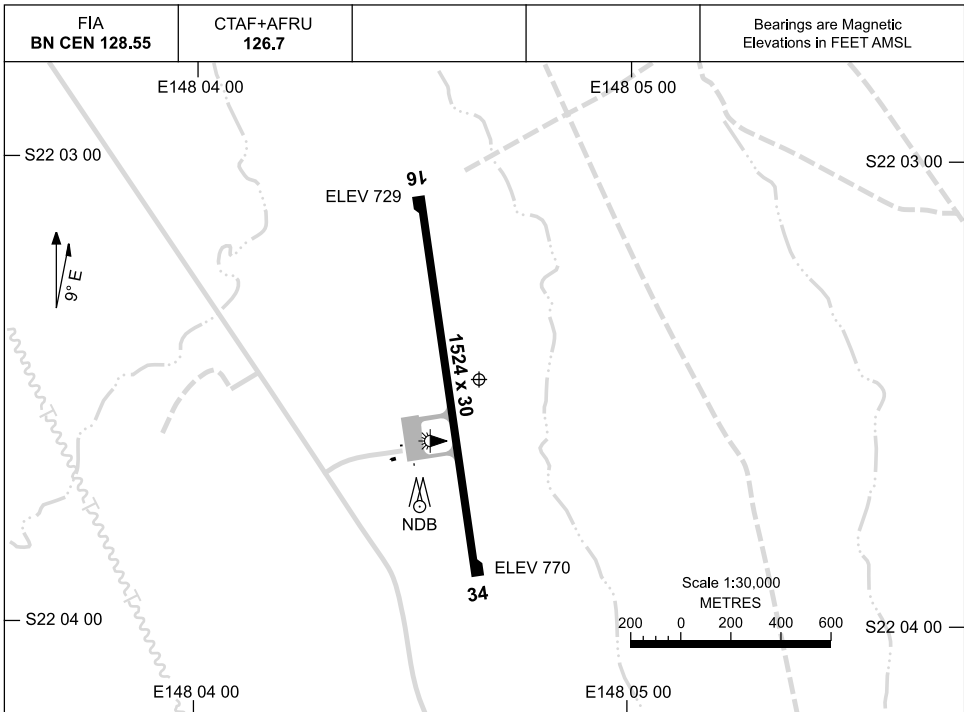

8 MAR 2012

AD ELEV 770
S22 03 28 E148 04 39

AERODROME CHART
MORANBAH, QLD (YMRB)

	AERODROME LIGHTING
RWY	RL : FOR MED EMERG AND PPR RPT USE ONLY, PTBL IN EMERG (ARO: 0407 319 271)
16 ¹⁶³	LIRL
³⁴³ 34	LIRL

NOTES

1. ALL ACFT TO TURN AT RWY THR.

Changes: NOTE 1, ARO.

MRBAD01-130