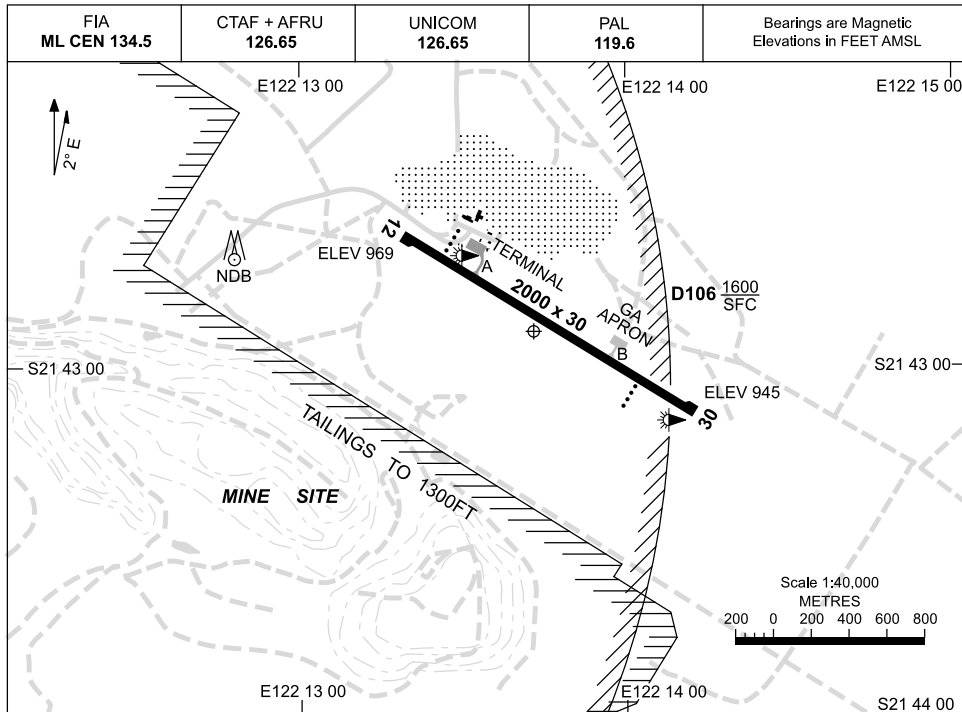

8 MAR 2012

AD ELEV 970
S21 42 54 E122 13 43

AERODROME CHART
TELFER, WA (YTEF)

	AERODROME LIGHTING
RWY	TAXIWAY : SIDELINE BLUE RL : PAL 119.6 , PTBL 30 MIN PN
12 <small>119</small>	PAPI LEFT SIDE 3.0° 44FT LIRL
<small>299</small> 30	PAPI LEFT SIDE 3.0° 40FT LIRL

NOTES

1. RWY 30 RIGHT HAND CIRCUITS ONLY.
2. ON GROUND COMMS AVBL ON ML CEN 125.4
3. ACFT ABV 5700KG MAKE MAX RAD TURNS AT RWY ENDS.
4. SEE ERSA FOR AIRPORT AND BLASTING RESTRICTIONS.
5. TWY B, GA APRON NOT AVBL TO ACFT ABV 5700KG MTOW.
6. TWY B NOT AVBL HN.
7. AWIS (PHONE) 08 9179 8437.