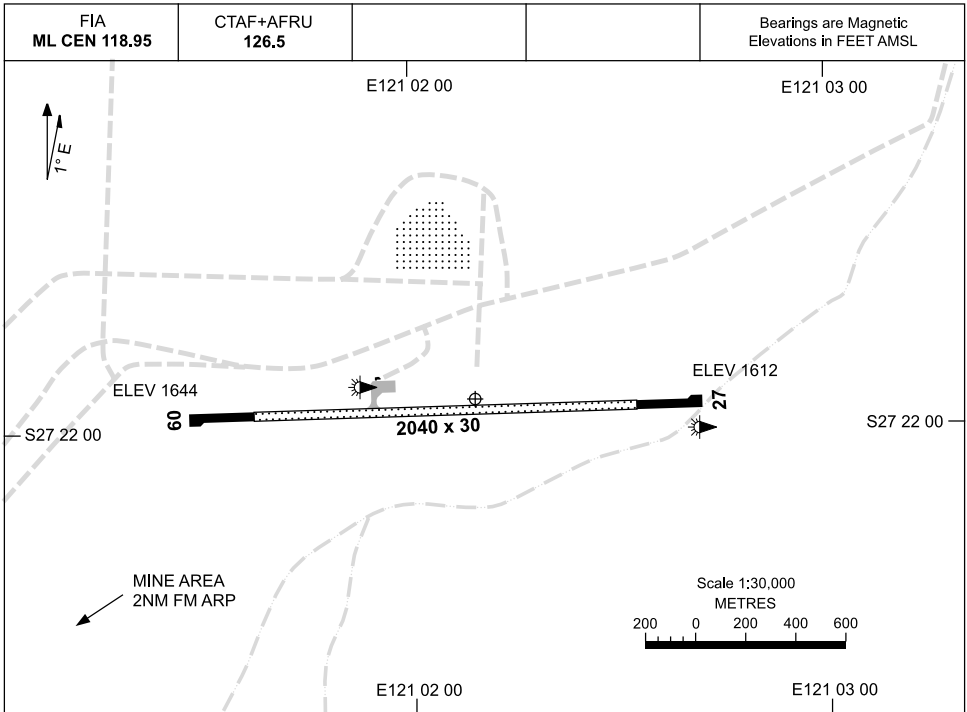

18 NOV 2010

AD ELEV 1645
S27 21 56 E121 02 09

AERODROME CHART
BRONZEWING, WA (YBWG)

| | AERODROME LIGHTING |
|------------------------------|--|
| RWY | TAXIWAY : SIDELINE BLUE RL : EMERG ONLY |
| 09 <small>087</small> | LIRL |
| <small>267</small> 27 | LIRL |

NOTES

1. AFRU NOT AVBL ON GROUND.

Changes: AD REGISTERED, RWY SFC, CTAF, RWY LGT, AFRU, NOTE 1.

BWGAD01-125