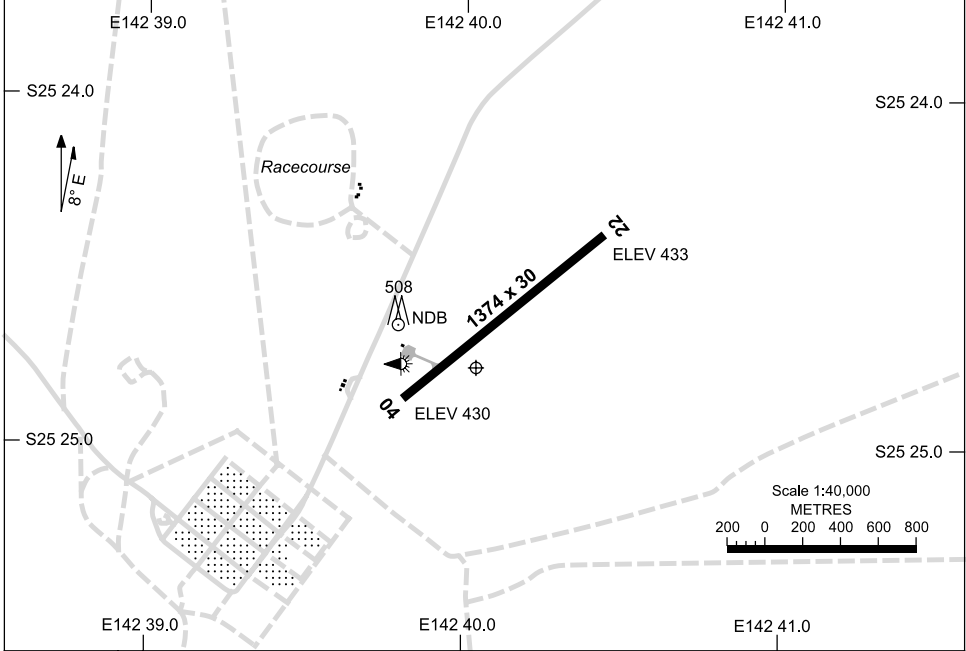

20 NOV 2008

AD ELEV 452
S25 24.8 E142 40.0

AERODROME CHART
WINDORAH, QLD (YWDH)

FIA BN CEN 118.8	CTAF 126.7	AFRU+PAL 126.7		Bearings are Magnetic Elevations in FEET AMSL
---------------------	---------------	-------------------	--	--