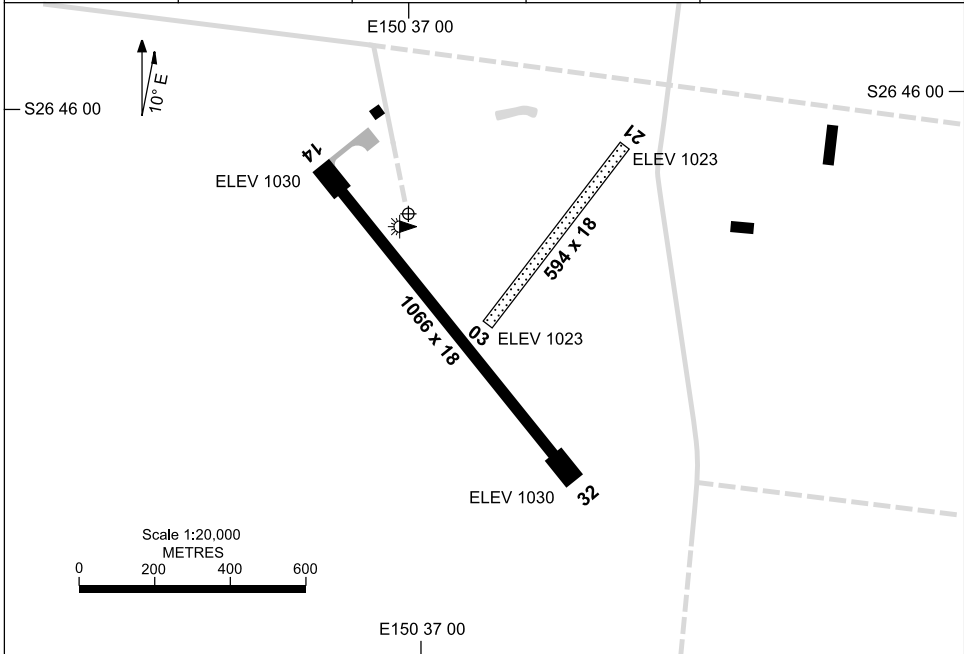

8 MAR 2012

AD ELEV 1030
S26 46 10 E150 37 00

AERODROME CHART
CHINCHILLA, QLD (YCCA)

FIA BN CEN 123.95	CTAF 126.7	PAL 121.3		Bearings are Magnetic Elevations in FEET AMSL
----------------------	---------------	--------------	--	--

RWY	AERODROME LIGHTING	
		RL : PILOT ACTIVATED 121.3
14 ¹³²	LIRL	
³¹² 32	LIRL	
03 ⁰²⁸	NIL	
¹⁰⁸ 21	NIL	

NOTES

Changes: NEW CHART.

CCAAD01-130