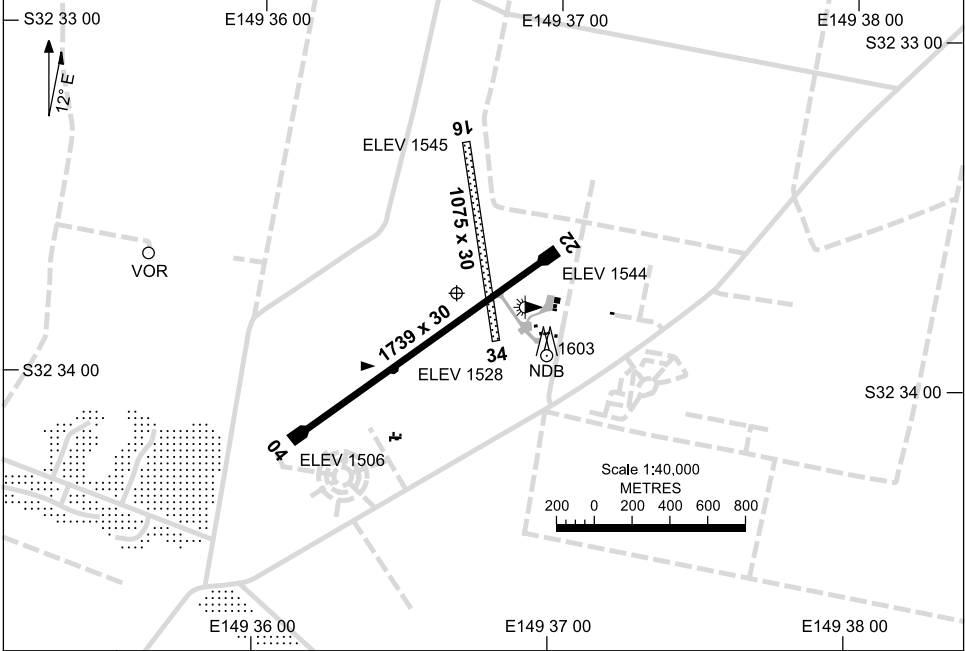

AD ELEV 1545
S32 33 45 E149 36 40

AERODROME CHART
MUDGEES, NSW (YMDG)

8 MAR 2012

FIA BN CEN 133.05	CTAF 126.7	PAL 122.3		Bearings are Magnetic Elevations in FEET AMSL
-----------------------------	----------------------	---------------------	--	--------------------------------------------------

RWY		AERODROME LIGHTING
		TAXIWAY: SIDELINE BLUE RL : PILOT ACTIVATED 122.3
04 <small>041</small>		LIRL
<small>221</small> 22		LIRL
16 <small>159</small>		NIL
<small>339</small> 34		NIL

NOTES

- RIGHT HAND CIRCUITS RWYS 16 & 22.
- AWIS (PHONE) 02 6372 3349