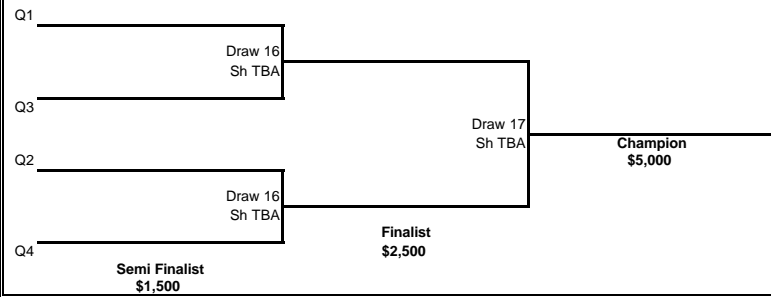

SILVER SPONSORS:

WOMEN'S DIVISION

A Event

B Event

Championship Event

Consolation Event

Draw Times	
Draw 1: Thur 6:30 pm	Draw 10: Sat 9:00 pm
Draw 2: Thur 9:00 pm	Draw 11: Sun 9:00 am
Draw 3: Fri 4:00 pm	Draw 12: Sun 11:30 am
Draw 4: Fri 6:30 pm	Draw 13: Sun 2:30 pm
Draw 5: Fri 9:00 pm	Draw 14: Sun 5:30 pm
Draw 6: Sat 9:00 am	Draw 15: Sun 8:00 pm
Draw 7: Sat 11:30 am	Draw 16: Mon 4:30 pm
Draw 8: Sat 3:00 pm	Draw 17: Mon 7:00 pm
Draw 9: Sat 6:30 pm	