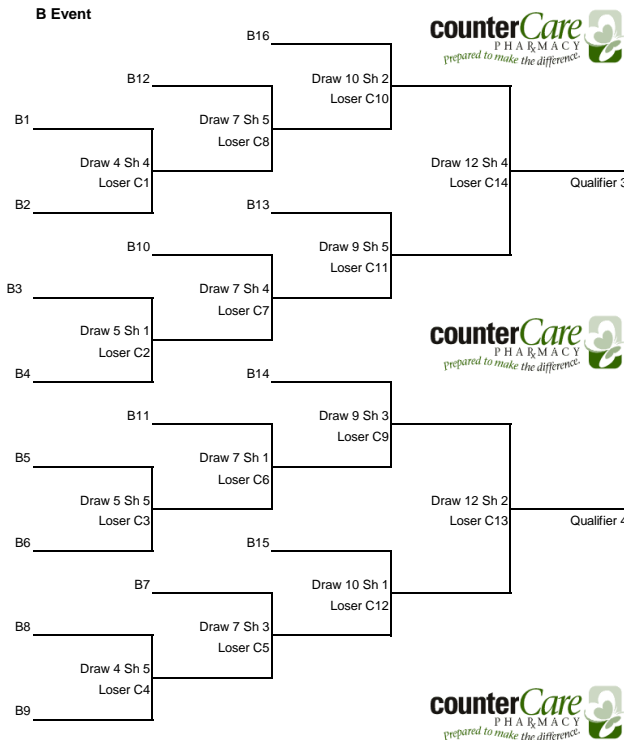

MEN'S DIVISION