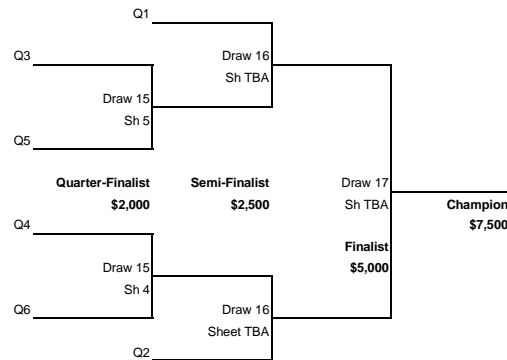

CHAMPIONSHIP EVENT

TITLE SPONSOR:

LARSEN'S MEMORIALS
SINCE 1897
QUALITY GRANITE MEMORIALS

The Bohn's
David, Dennis & Shelly

GRANITE COUNTER TOPS

LARSENMEMORIALS.COM

GOLD SPONSOR

Draw Times				
Draw 1: Thur 6:30 pm	Draw 3: Fri 4:00 pm	Draw 6: Sat 9:00 am	Draw 11: Sun 9:00 am	Draw 16: Mon 4:30 pm
Draw 2: Thur 9:00 pm	Draw 4: Fri 6:30 pm	Draw 7: Sat 11:30 am	Draw 12: Sun 11:30 am	Draw 17: Mon 7:00 pm
	Draw 5: Fri 9:00 pm	Draw 8: Sat 3:00 pm	Draw 13: Sun 2:30 pm	
		Draw 9: Sat 6:30 pm	Draw 14: Sun 5:30 pm	
		Draw 10: Sat 9:00 pm	Draw 15: Sun 8:00 pm	

SILVER SPONSORS: