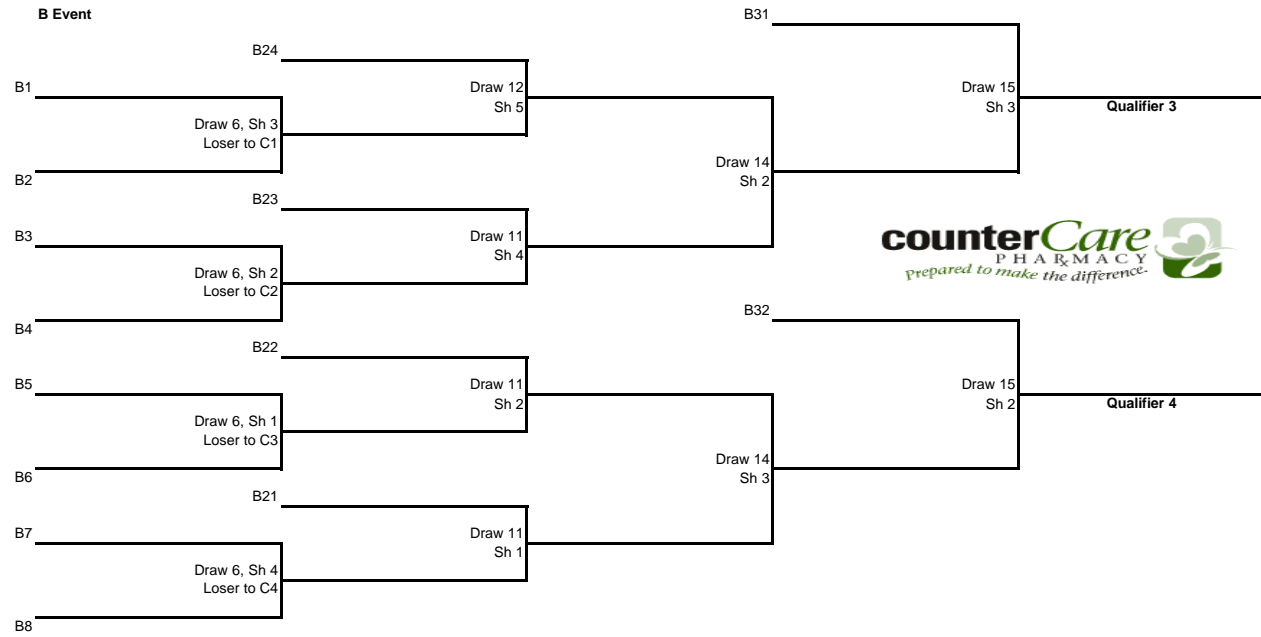

SILVER SPONSORS:

WOMEN'S DIVISION

A Event

B Event

Championship Event

Consolation Event

Draw Times	
Draw 1: Thur 6:30 pm	Draw 10: Sat 9:00 pm
Draw 2: Thur 9:00 pm	Draw 11: Sun 9:00 am
Draw 3: Fri 4:00 pm	Draw 12: Sun 11:30 am
Draw 4: Fri 6:30 pm	Draw 13: Sun 2:30 pm
Draw 5: Fri 9:00 pm	Draw 14: Sun 5:30 pm
Draw 6: Sat 9:00 am	Draw 15: Sun 8:00 pm
Draw 7: Sat 11:30 am	Draw 16: Mon 4:30 pm
Draw 8: Sat 3:00 pm	Draw 17: Mon 7:00 pm
Draw 9: Sat 6:30 pm	