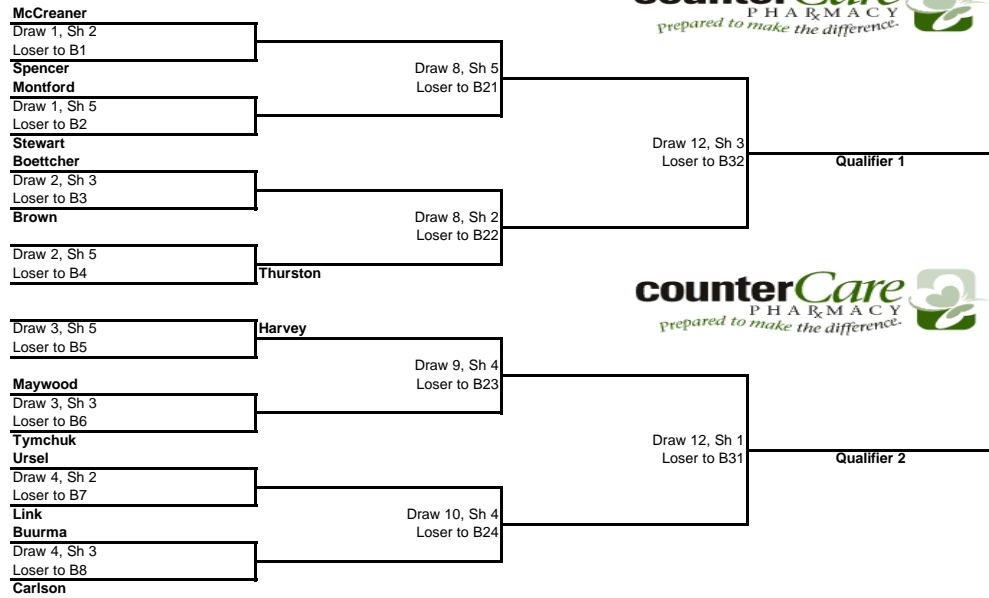

WOMEN'S DIVISION

A Event