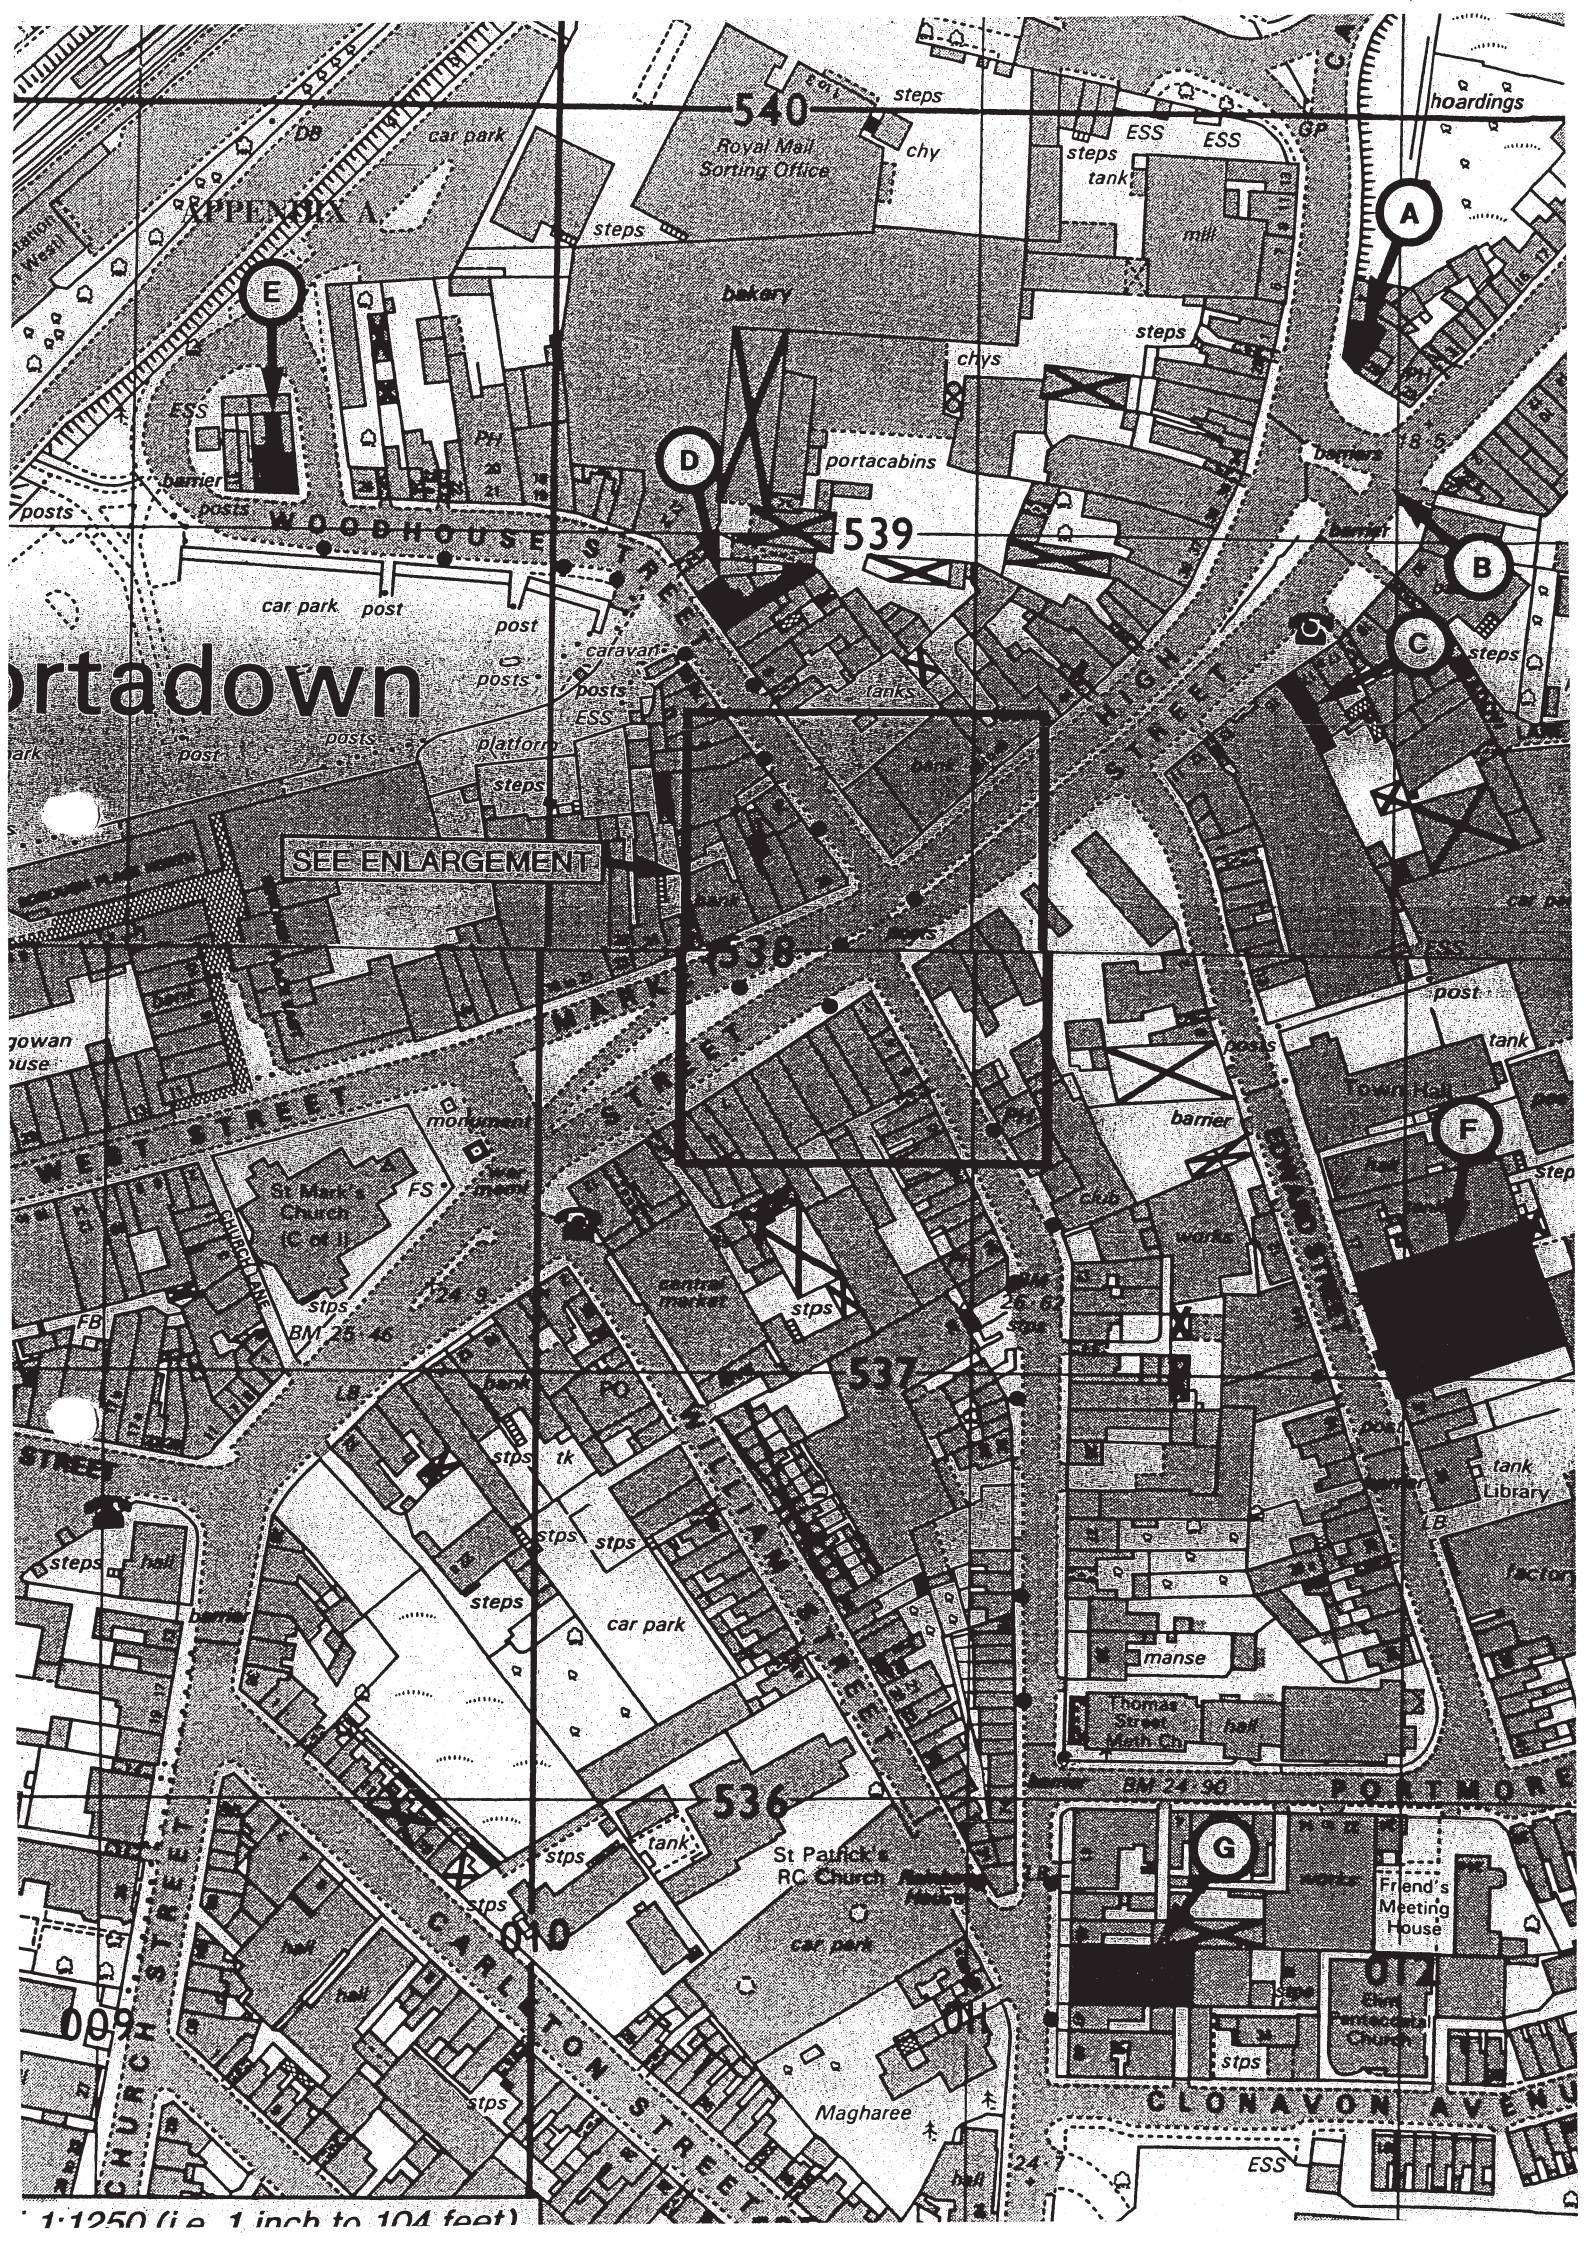

APPENDIX A

MAP OF PORTADOWN TOWN CENTRE

APPENDIX A

Portadown

SEE ENLARGEMENT

540
Royal Mail
Sorting Office

539

538

537

536

St Patrick's
RC Church

535

534

1:1250 (i.e. 1 inch to 104 feet)