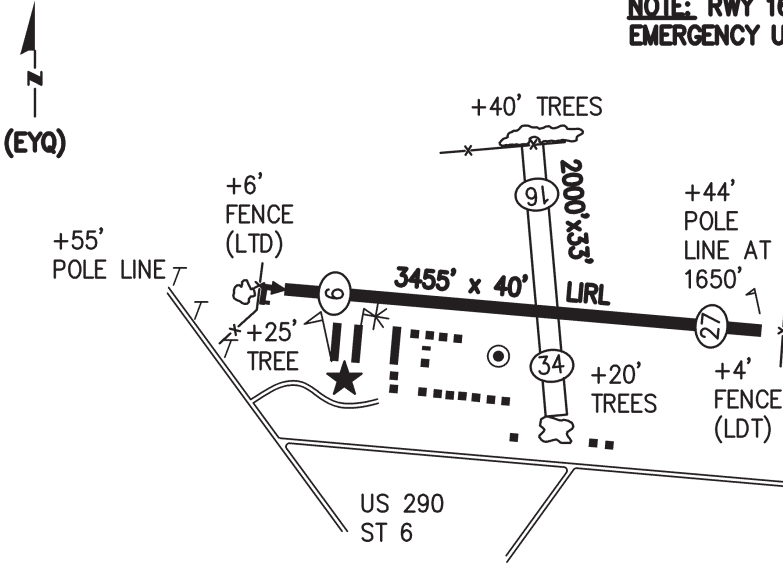

**NOTE: RWY 16/34
EMERGENCY USE ONLY**

Lat: N 29° 56.11'
Lon: W 95° 38.38'

Elev: 137' MSL
TPA: STD

Sectional: HOUSTON
Downtown to Apt: 11 nm/NW

Owner: CECIL & ROBERT WEISER
10818 HUFFMEISTER
HOUSTON TX 77065
Phone: 281-469-8227

Manager: CECIL & ROBERT WEISER
21904 HEMPSTEAD HWY
CYPRESS TX 77429
281-469-8227

ATTENDANCE SCHEDULE: 8:00AM-5:00PM

FUEL: 100LL (SELF SERVE)

REPAIRS: Airframe: MAJOR Power Plant: MAJOR

LIGHTS: DSK-DWN

UNICOM/CTAF: 122.8