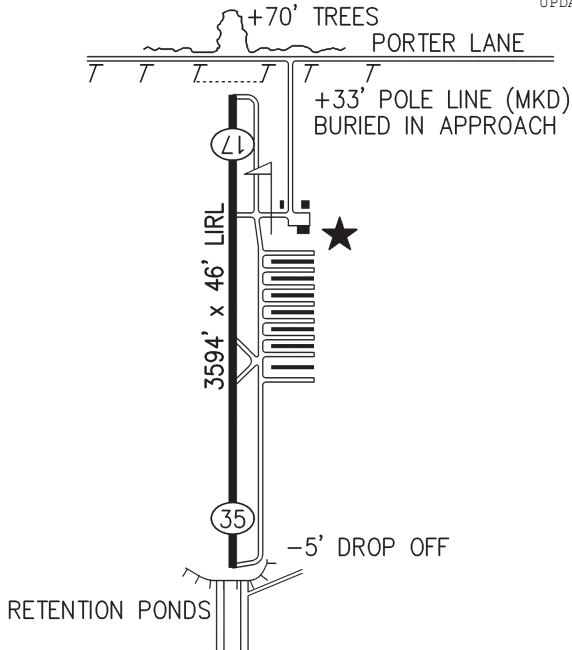

UPDATED: 3/16/2011

Lat: N 30° 09.20'
Lon: W 95° 19.32'

Elev: 122' MSL
TPA: STD

Sectional: HOUSTON
Downtown to Apt: 23 N

Owner: S&H AIRPORT MANAGEMENT LLC
 24900 FORD RD.
 PORTER, TX 77365
Phone: 281-572-1111