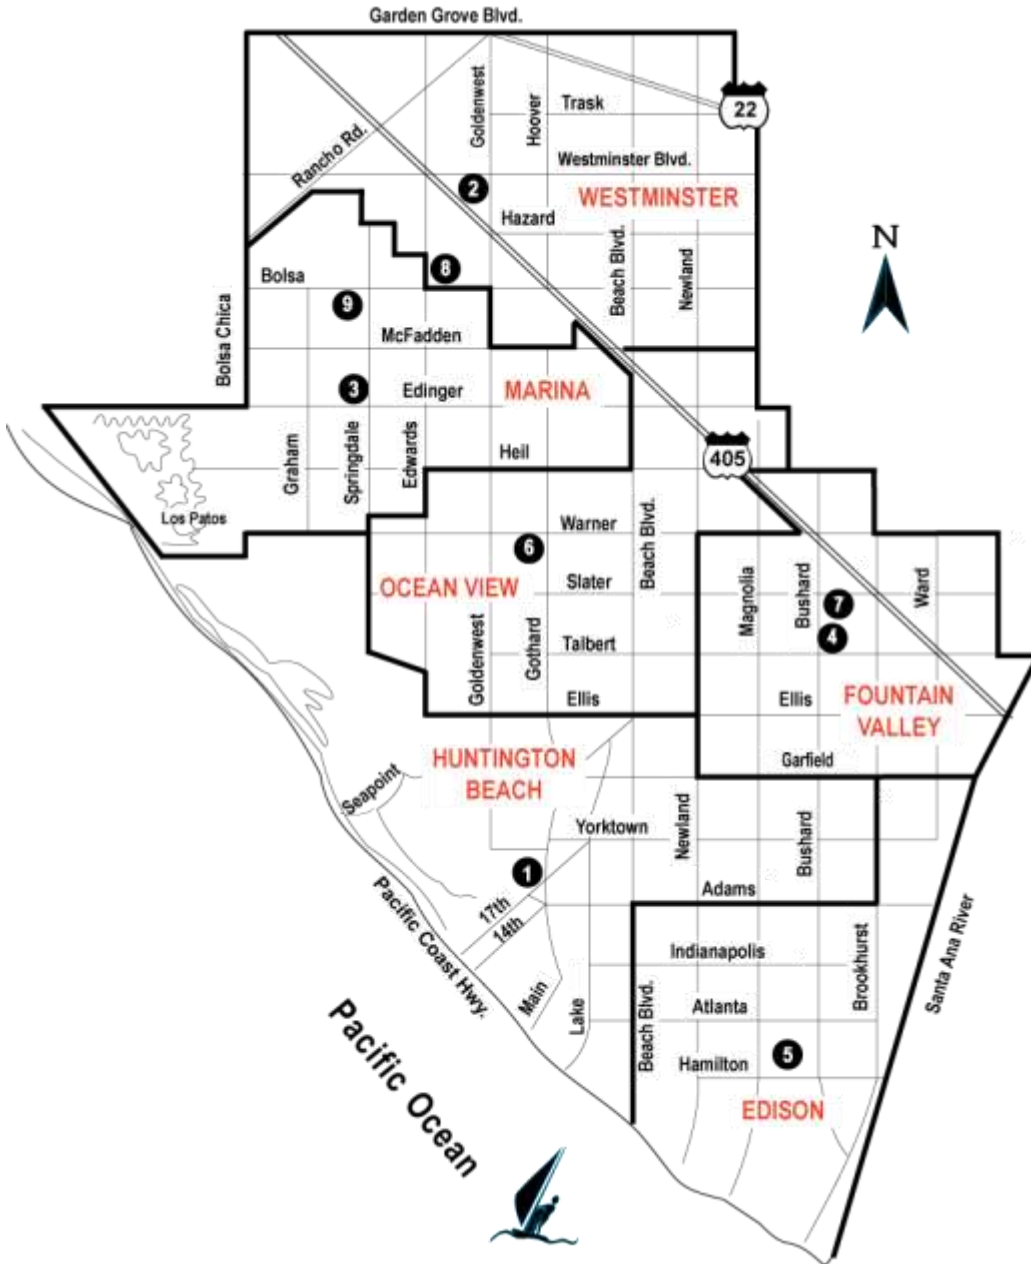

Huntington Beach Union High School District Geographical Home School Boundaries

For more detailed boundary information contact us at (714) 903-7000 ext. 4110 or boundaries@hbuhsd.edu

Boundaries only apply to locations 1 through 6 and grades 9 through 12:

1. [Huntington Beach High School](#)
1905 Main St.
Huntington Beach, CA 92648
(714) 536-2514
2. [Westminster High School](#)
14325 Goldenwest St.
Westminster, CA 92683
(714) 893-1381
3. [Marina High School](#)
15871 Springdale St.
Huntington Beach, CA 92649
(714) 893-6571
4. [Fountain Valley High School](#)
17816 Bushard St.
Fountain Valley, CA 92708
(714) 962-3301
5. [Edison High School](#)
21400 Magnolia St.
Huntington Beach, CA 92646
(714) 962-1356
6. [Ocean View High School](#)
17071 Gothard St.
Huntington Beach, CA 92647
(714) 848-0656

Coast High School
Independent Study located near Ocean View High School (6)
17231 Gothard St.
Huntington Beach, CA 92647
(714) 848-5160

Visit <http://www.hbas.edu> for other Alternative Education locations.

Revised 8/10/2011; map provided by HBAS, document by Info Services

Other local school districts are listed on the next page...

Four separate elementary school districts divide and serve the same geographical area as the HBUHSD to meet the needs of students in Kindergarten through 8th grades. All the districts are separate entities.