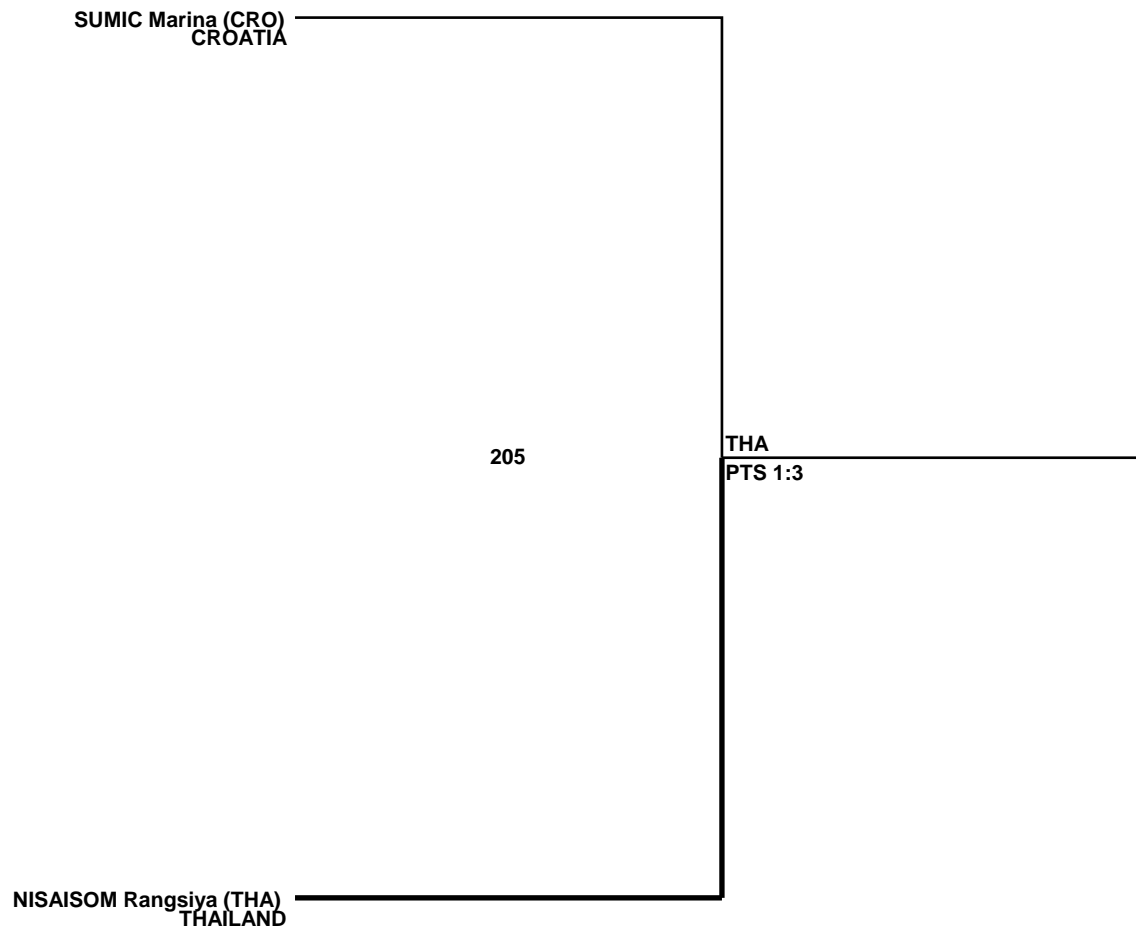

Match List

Player Name	Final	Goldmedalist

Ranking	
1st NISAISOM Rangsiya	THA
2nd SUMIC Marina	CRO
3rd SERGERIE Karine	CAN
3rd ALTUNEL Durdane	TUR

PUN - Won by punitive declaration	WDR - Withdrawn	DSQ - Disqualified	SUP - Won by superiority	RSC - Won by referee stop contest
PTS - Won by points	KO - Won by knockout	SD - Won by sudden death	NOT - Not match