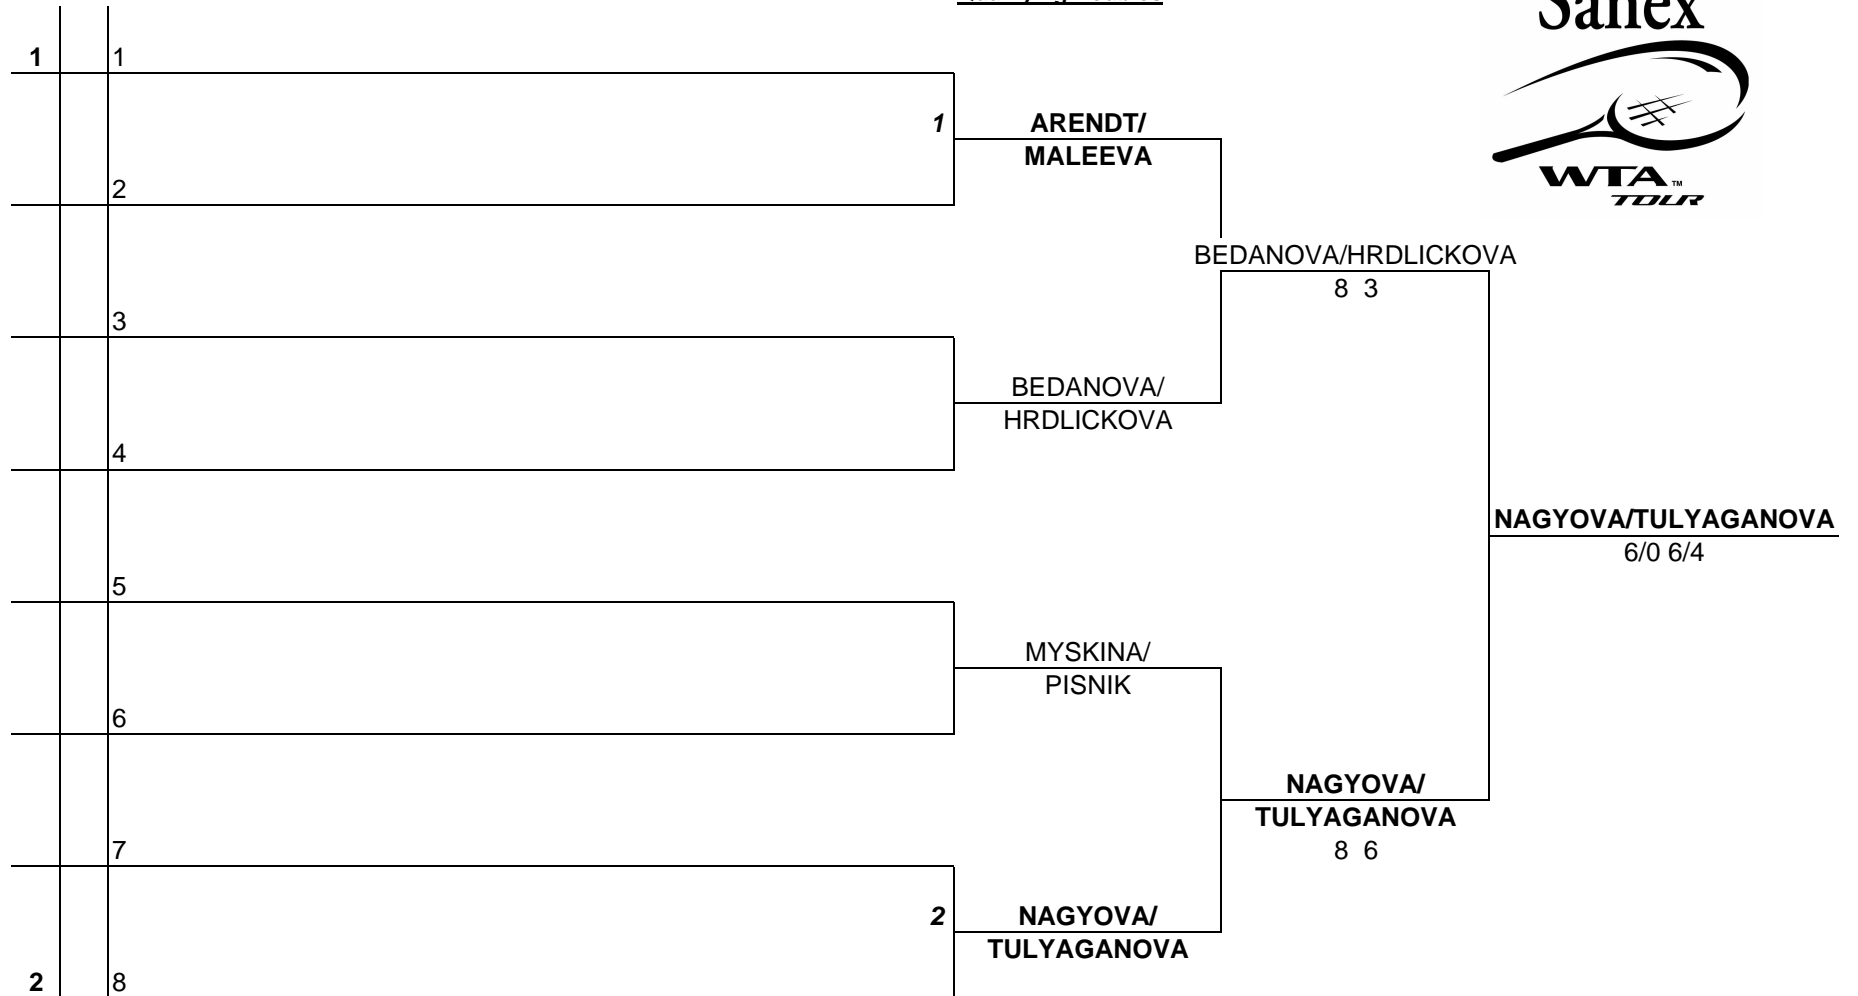

	Seeds	Rank
1	RAMOND / STUBBS	3
2	CLIJSTERS / SUGIYAMA	24
3	MARTINEZ / VIS	48
4	HINGIS / KOURNIKOVA	48

Last Direct Acceptance: 92 -

Sanex WTA Tour  
Supervisor: Pam Whytcross

Tournament: adidas International  
City: Sydney  
Main Draw Date: 6-12 January 2002  
Qualifying Date: 4-6 January 2002  
Prize Money: US\$585,000  
Surface: Rebound Ace / Outdoors

## Qualifying Doubles

	Seeds	Rank
1	Arendt/Maleeva	99
2	Nagyova/Tulyagnova	99

Last Direct Acceptance: 235  
 Sanex WTA Tour  
 Supervisor: Pam Whytcross

Tournament: adidas International  
 City: Sydney  
 Main Draw Date: 6-12 January 2002  
 Qualifying Date: 4-6 January 2002  
 Prize Money: US\$585,000  
 Surface: Rebound Ace / Outdoors