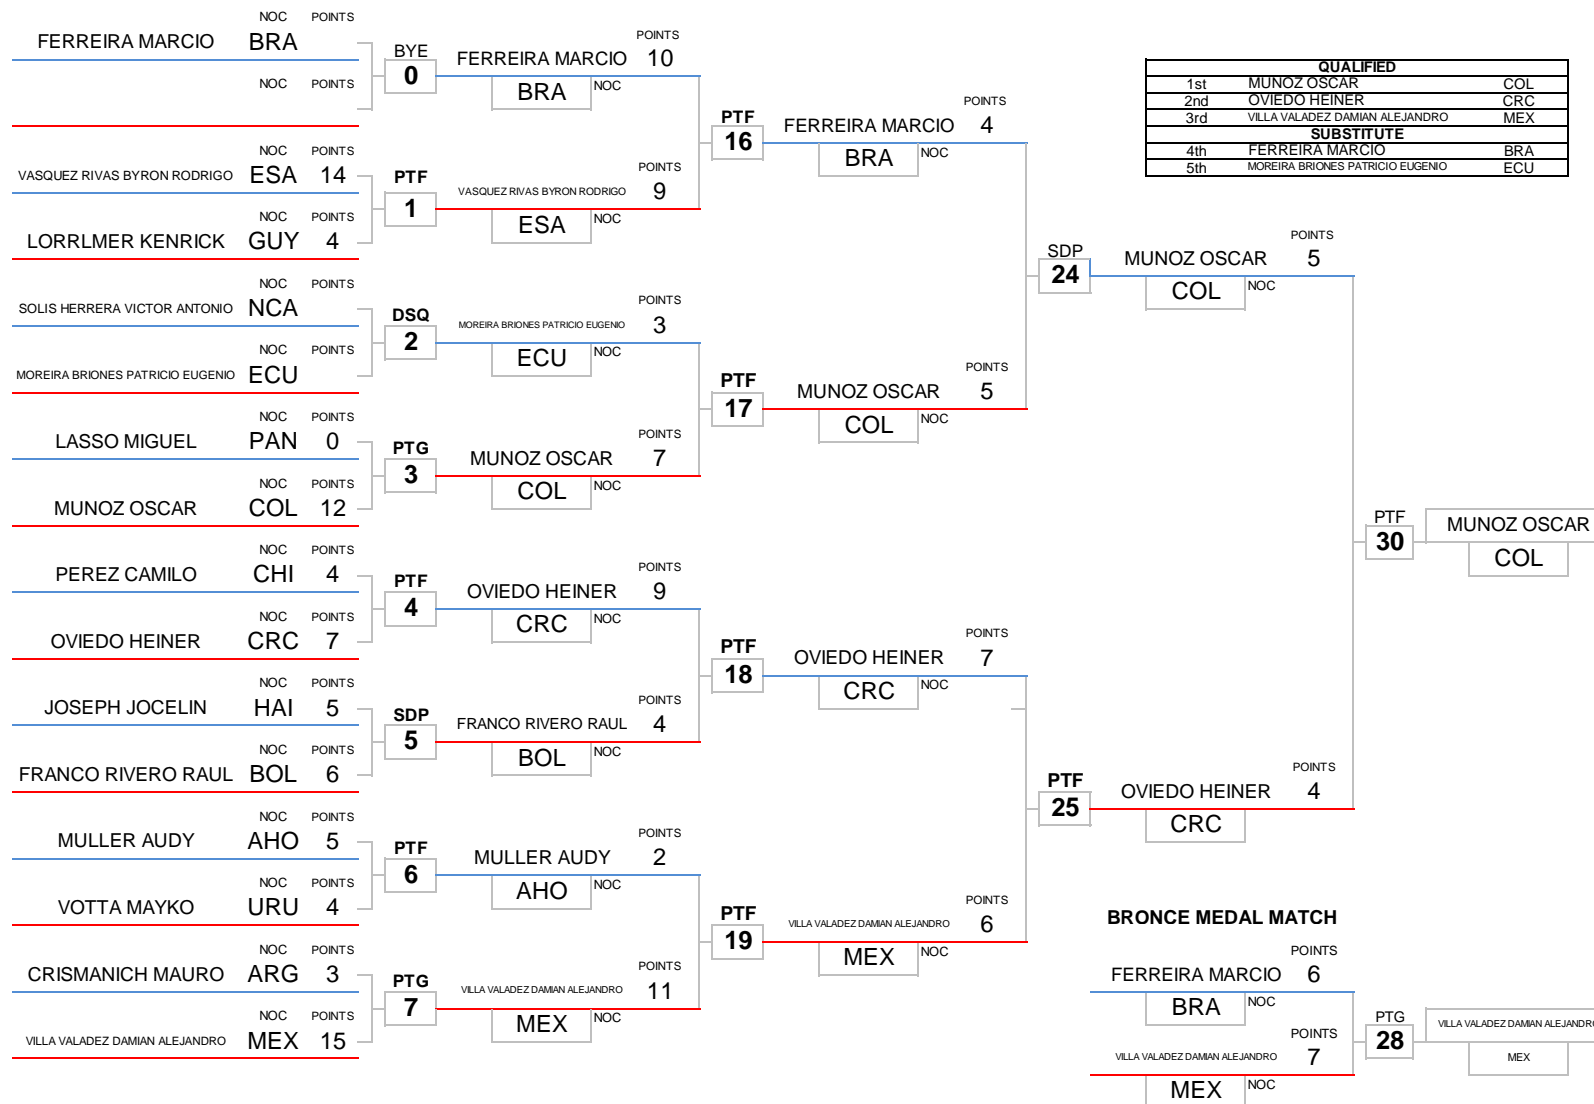

M - 58 kg (15)

PTG - WIN BY POINT GAP
PTF - WIN BY FINAL SCORE

WDR - WIN BY WITHDRAWAL
KO - WIN BY KNOCK-OUT

DSQ - WIN BY DISQUALIFICATION
SDP - WIN BY SUDDEN DEATH

RSC - WIN BY REFEREE STOPS CONTEST
PUN - WIN BY REFEREE'S PUNITIVE DECLARATION

SUP - WIN BY SUPERIORITY