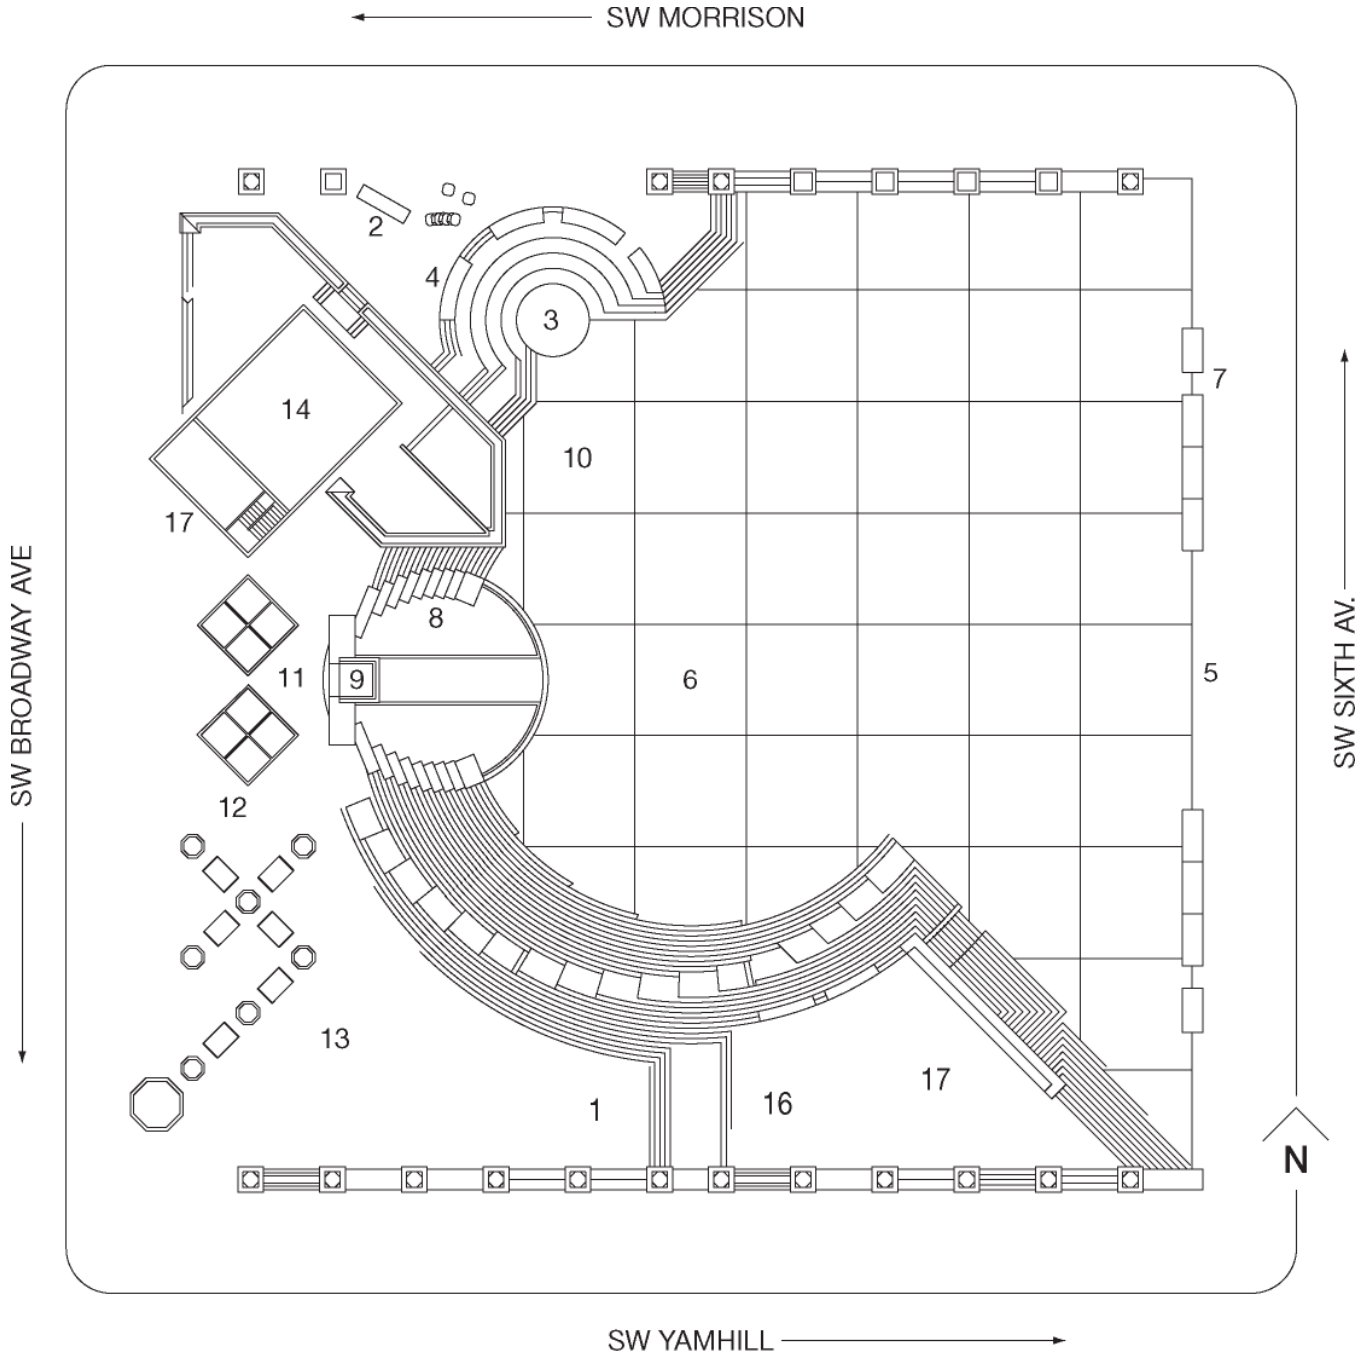

**GROUNDS MAP**

- 1. Bronze Man With Umbrella
- 2. Bronze Chess Boards
- 3. Echo Chamber
- 4. Historic Tiles
- 5. Mile Post Sign
- 6. Named Bricks

- 7. Portland Hotel Gate
- 8. Waterfall Fountain
- 9. Keystone Lectern
- 10. Weather Machine
- 11. Visitor's Association\*
- 12. TriMet\*

- 13. Theatre on the Square\*
- 14. Starbucks Coffee
- 15. Bank of America ATM
- 16. Pacific Patrol Services\*
- 17. KGW Studio on the Square\*

\* Accessible through the Information Center Lobby or the southeast entrance next to KGW's Studio on the Square