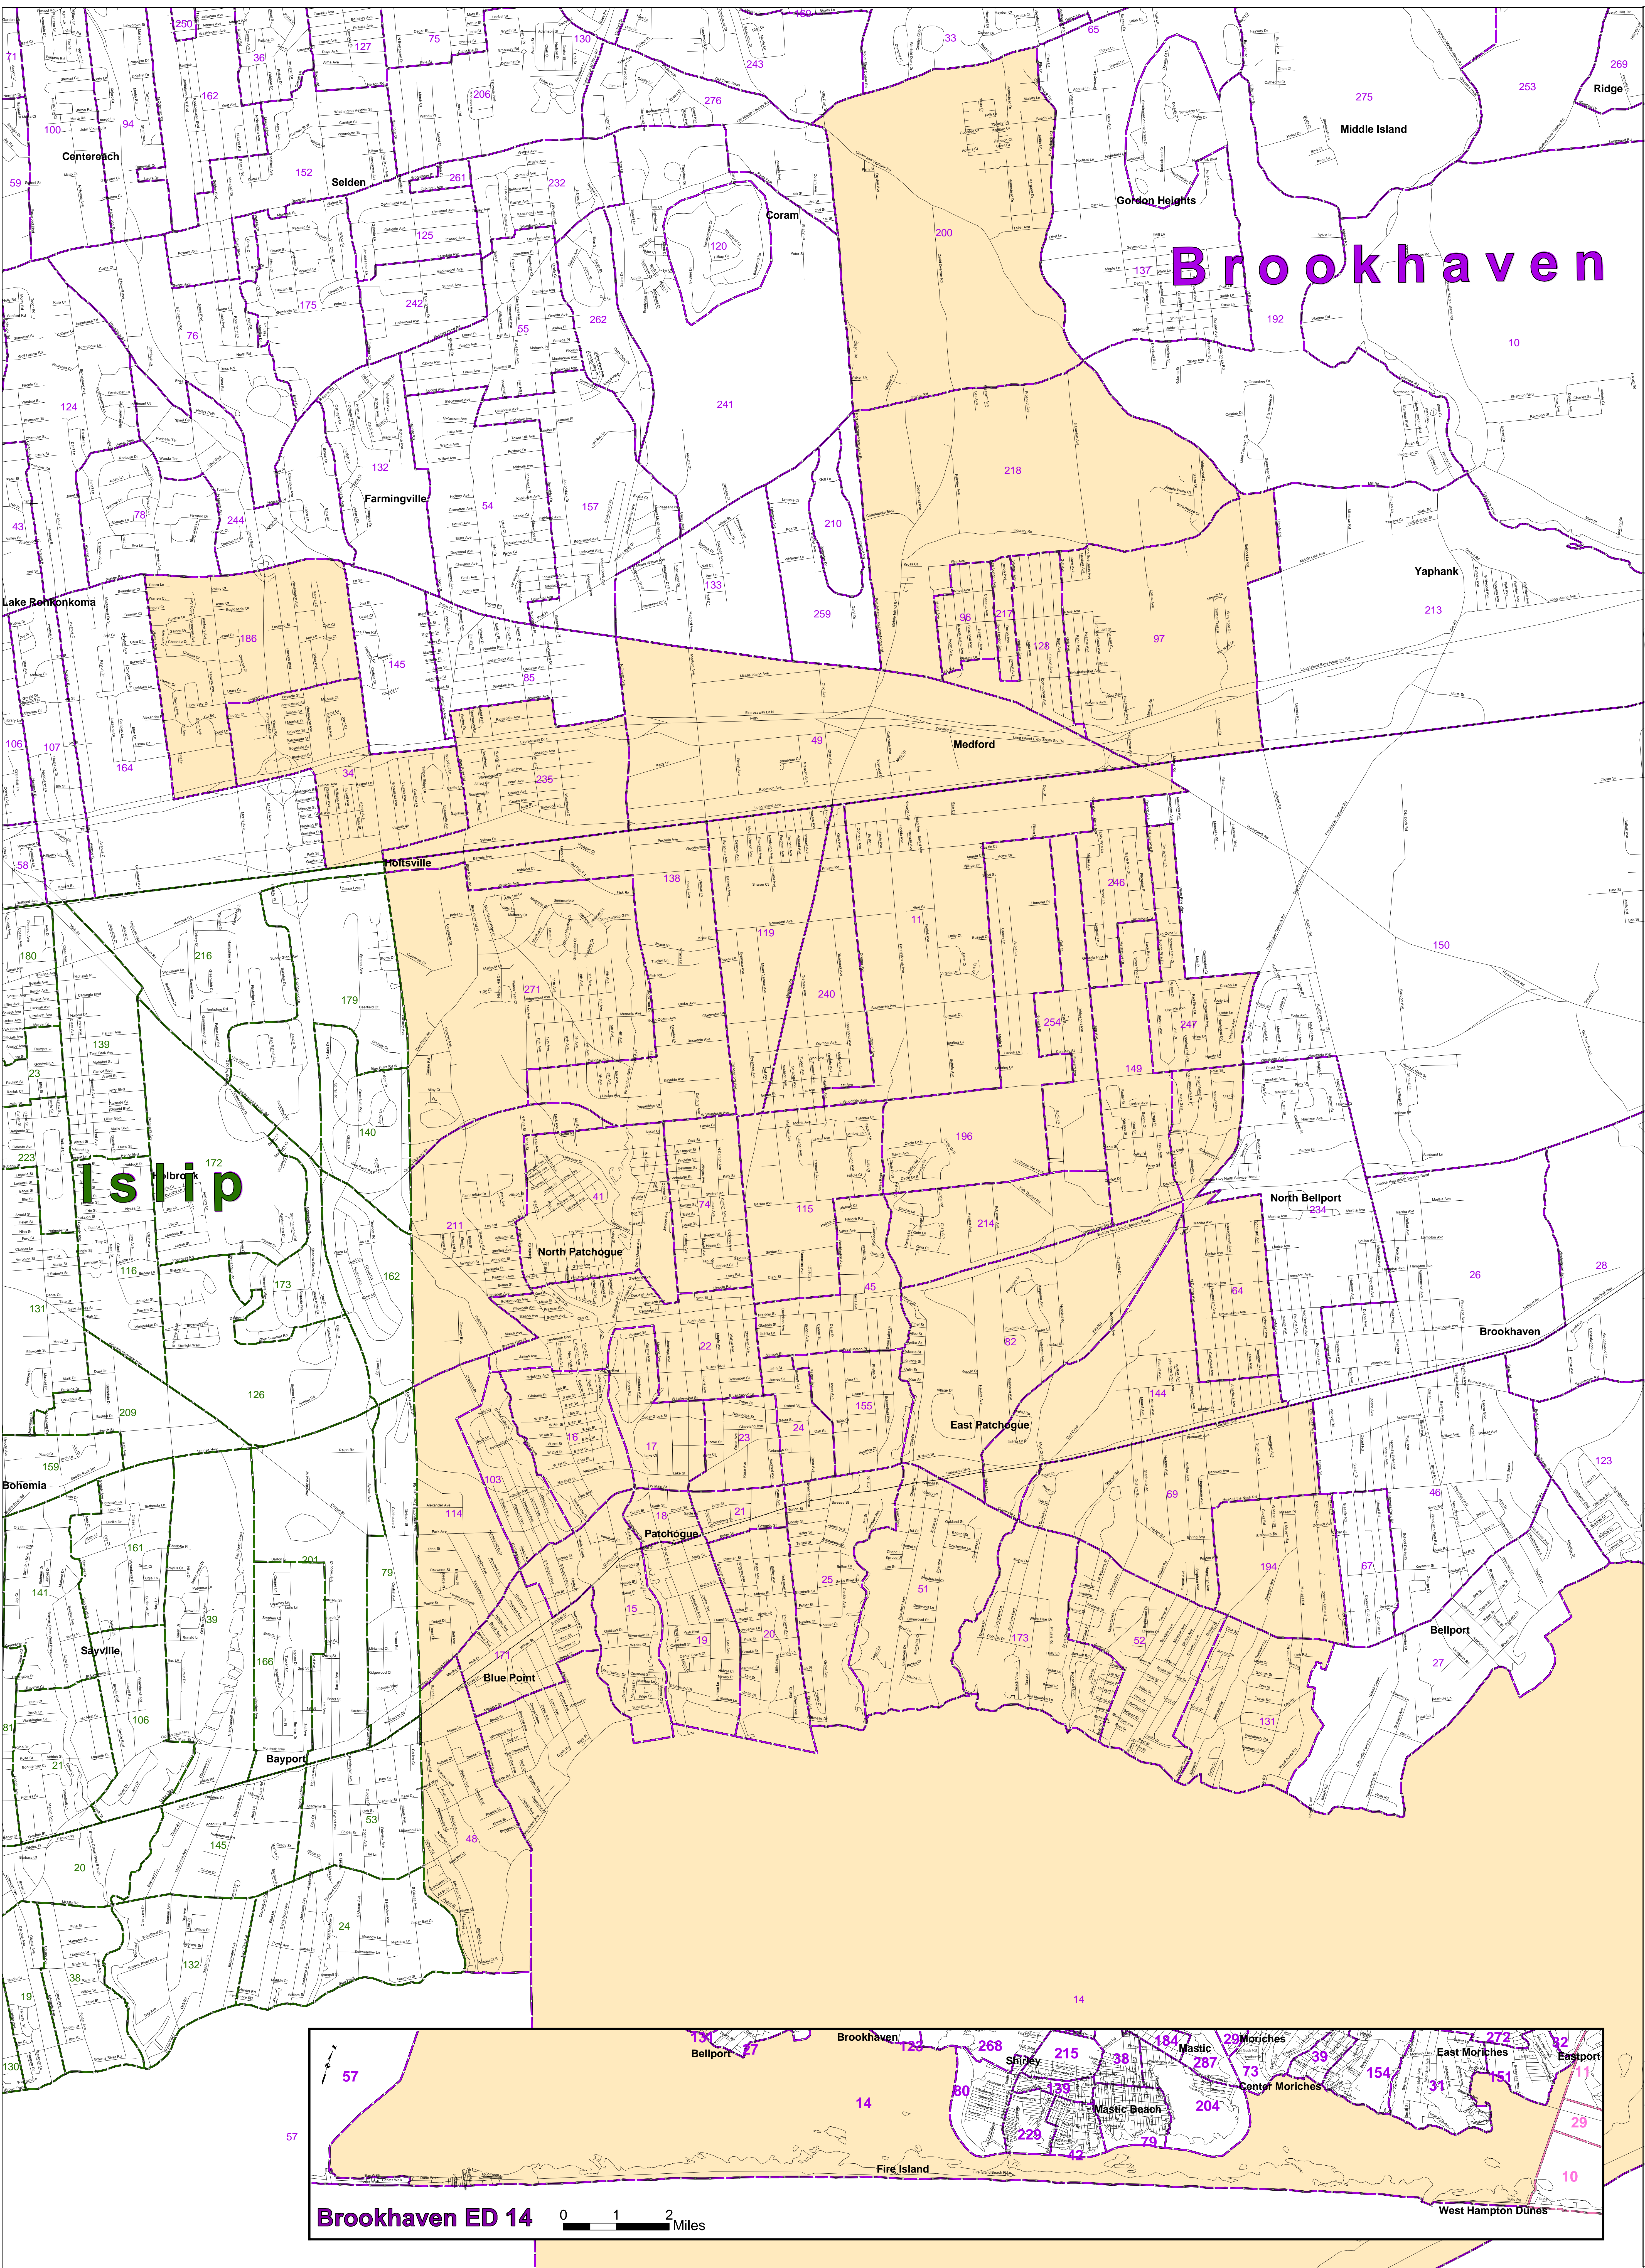

Legend

- LD7
- Brookhaven EDs
- Islip EDs

(52 EDs)

Brookhaven ED 14

0 1 2 Miles