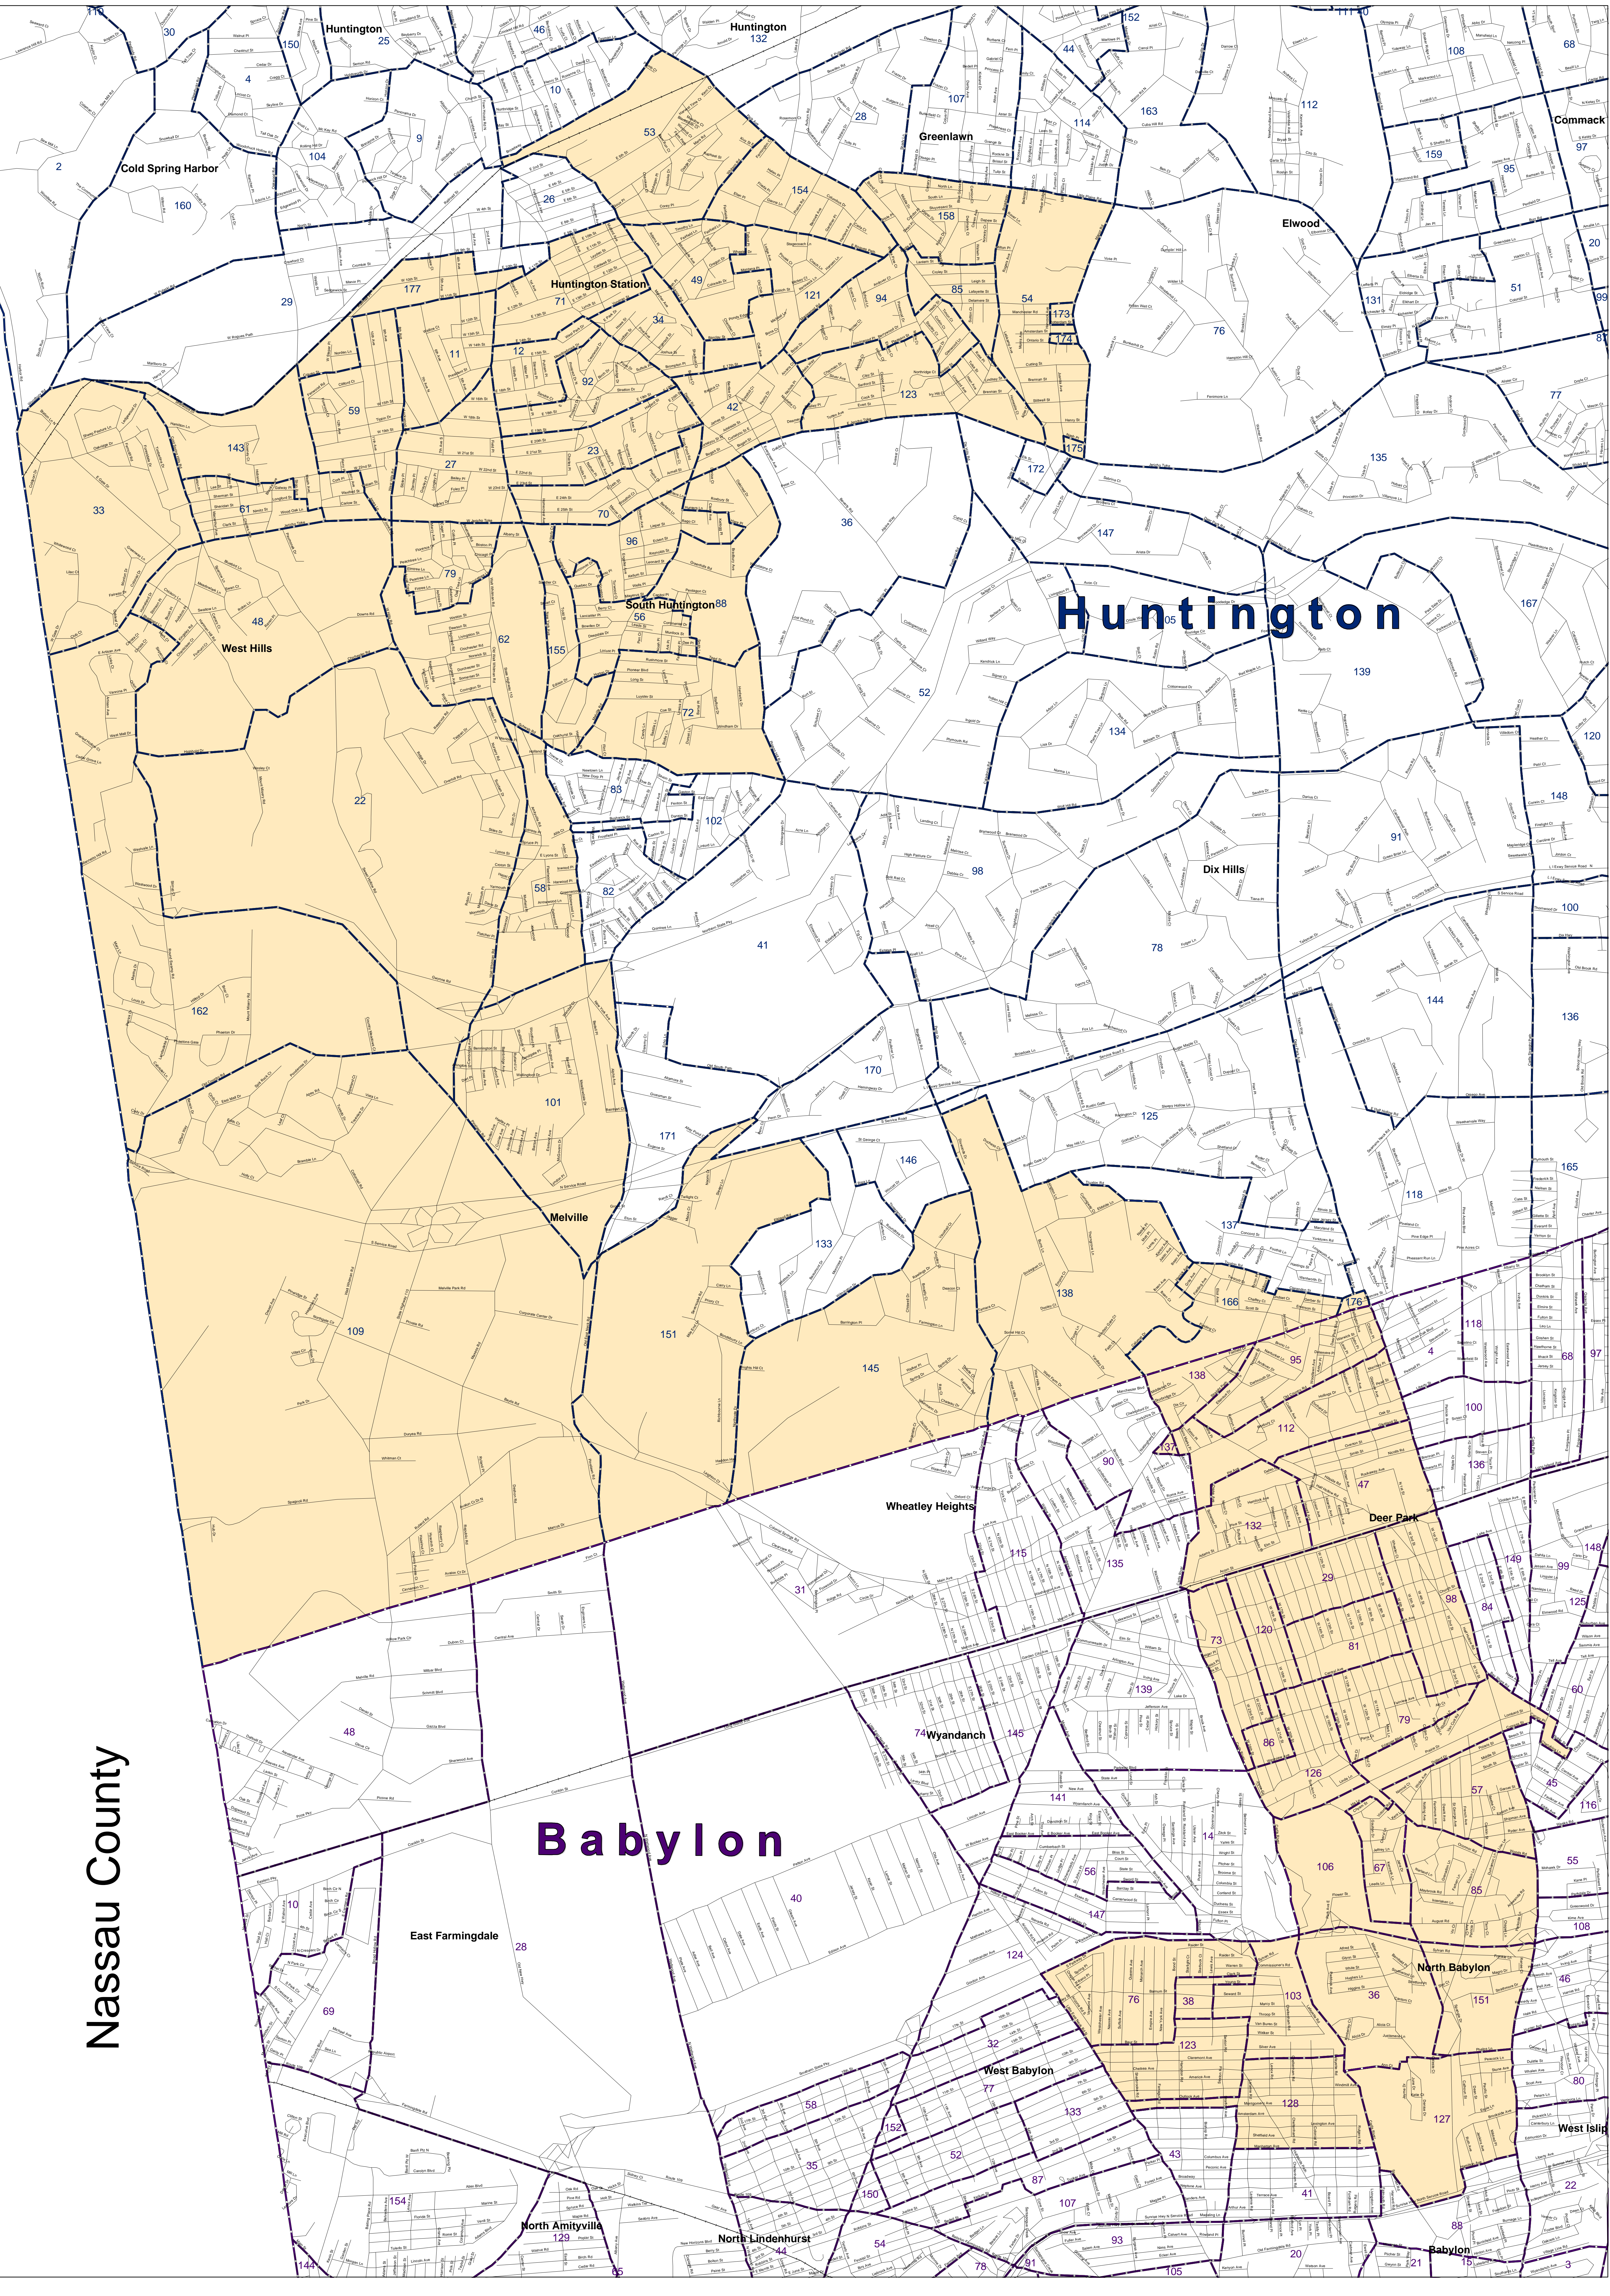

Robert L. Garfinkle Anita S. Katz
Commissioners

LEGISLATIVE
DISTRICT 17
April 1, 2004

Legend

- LD 17
- Babylon EDs
- Huntington EDs

0 0.25 0.5
Miles

Nassau County

Babylon

Huntington