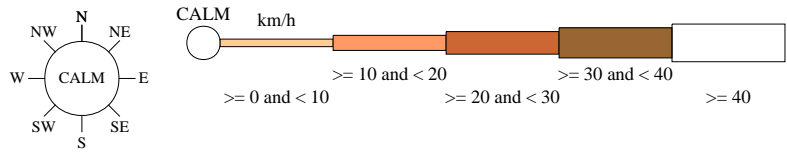

Rose of Wind direction versus Wind speed in km/h (07 Jun 1982 to 30 Sep 2010)

Custom times selected, refer to attached note for details

PORTLAND (CASHMORE AIRPORT)

Site No: 090171 • Opened Jun 1982 • Still Open • Latitude: -38.3148° • Longitude: 141.4705° • Elevation 80.m

An asterisk (*) indicates that calm is less than 0.5%.

Other important info about this analysis is available in the accompanying notes.

3 pm Apr
838 Total Observations

Calm 1%