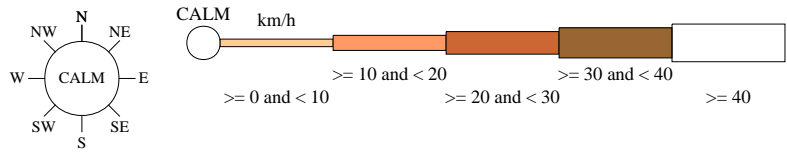

Rose of Wind direction versus Wind speed in km/h (07 Jun 1982 to 30 Sep 2010)

Custom times selected, refer to attached note for details

PORTLAND (CASHMORE AIRPORT)

Site No: 090171 • Opened Jun 1982 • Still Open • Latitude: -38.3148° • Longitude: 141.4705° • Elevation 80.m

An asterisk (*) indicates that calm is less than 0.5%.

Other important info about this analysis is available in the accompanying notes.

3 pm Jul
895 Total Observations

Calm 1%