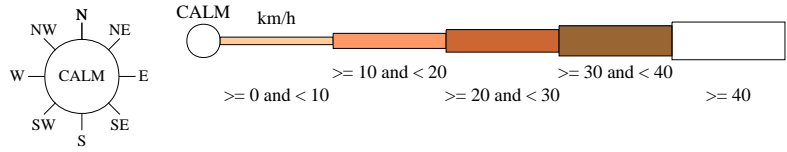

# Rose of Wind direction versus Wind speed in km/h (07 Jun 1982 to 30 Sep 2010)

Custom times selected, refer to attached note for details

## PORTLAND (CASHMORE AIRPORT)

Site No: 090171 • Opened Jun 1982 • Still Open • Latitude: -38.3148° • Longitude: 141.4705° • Elevation 80.m

An asterisk (\*) indicates that calm is less than 0.5%.  
Other important info about this analysis is available in the accompanying notes.