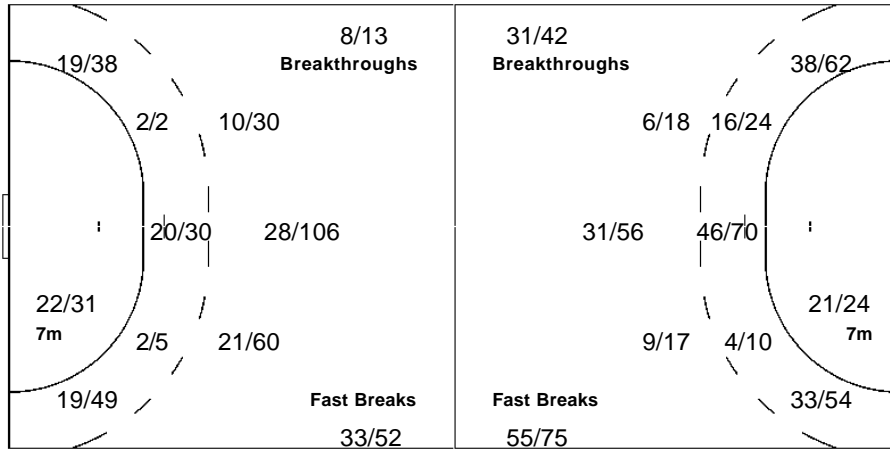

Cumulative Statistics

CHI - Chile
After 8 Matches

Shots Distribution

2 Bazaes Athens			3 Valenzuela Dupré			4 Sala Sersen			5 Jofré Alvarado			6 Vera Flores			7 Campos Pérez			8 Maltez Munoz		
1/1			0/1			1/1			4/5	1/3	0/2				5/5			4/5		1/1
		0/1							0/2	0/2	2/5				0/3	0/2	1/2	3/6	2/4	3/3
2/2	1/1	2/2		1/1		1/1			4/4	3/4	5/5			2/3	8/12		2/3	9/11	3/6	10/10
1-Missed						1-Post			6-Missed 1-Post 3-Blocked			1-Missed 2-Post			13-Missed 6-Post 7-Blocked			6-Missed 3-Post 2-Blocked		
9 Kassis Satorres			10 Ceballos Gutiérrez			11 Maurín García			13 Araya Proboste			14 Mihovilovich Pérez			15 Aravena Gómez			19 Icazategui Munoz		
	2/3	1/2			1/1	5/5	1/4	3/3		0/1	1/1	7/8	0/2	10/16	1/2		1/1			
0/2	0/1	1/2		0/1	1/2	2/6	0/6	3/9	1/1	0/1	3/6	1/3	0/5	6/10		1/1		1/1	0/1	0/1
3/4	0/2	3/4	2/2		4/4	7/9	1/3	4/8	2/7	1/3	3/5	3/6	2/3	10/17				3/3		
2-Missed 2-Post 3-Blocked			4-Missed			11-Missed 6-Post 6-Blocked			1-Missed 3-Blocked			10-Missed 6-Post 8-Blocked						1-Blocked		

Team

Offence

Defence

Goalkeepers

Goals / Shots

28/33	5/14	18/27
8/24	4/25	20/41
44/61	12/23	45/61

55-Missed 20-Post 33-Blocked

Saves / Shots

2/33	8/14	8/44
10/33	35/40	11/49
13/76	6/26	11/80

1 Oliva Cifuentes

0/5	1/1	3/12
3/10	7/7	0/7
1/13	2/8	0/12

12 Barrientos Castillo

2/28	7/13	5/32
7/23	28/33	11/42
12/63	4/18	11/68

LEGEND			
G/S	Goals / Shots	%	Efficiency
S/S	Saves / Shots	Wing	Wing Shots
AS	Assists	TF	Technical Faults
YC	Yellow Cards	RC	Red Cards
PR	Preliminary Round	QF	Quarterfinal
2Min	2 Minute Suspensions		
6m	6-metre Shots	7m	7-metre Shots
FB	Fast Breaks	BT	Breakthroughs
ST	Steals	BS	Blocked Shots
n/a	not applicable	PR	Placement
SF	Semifinal	GM	Gold Medal Match
		9m	9-metre Shots
		EX	Exclusions
		TP	Time Played
		MP	Matches Played